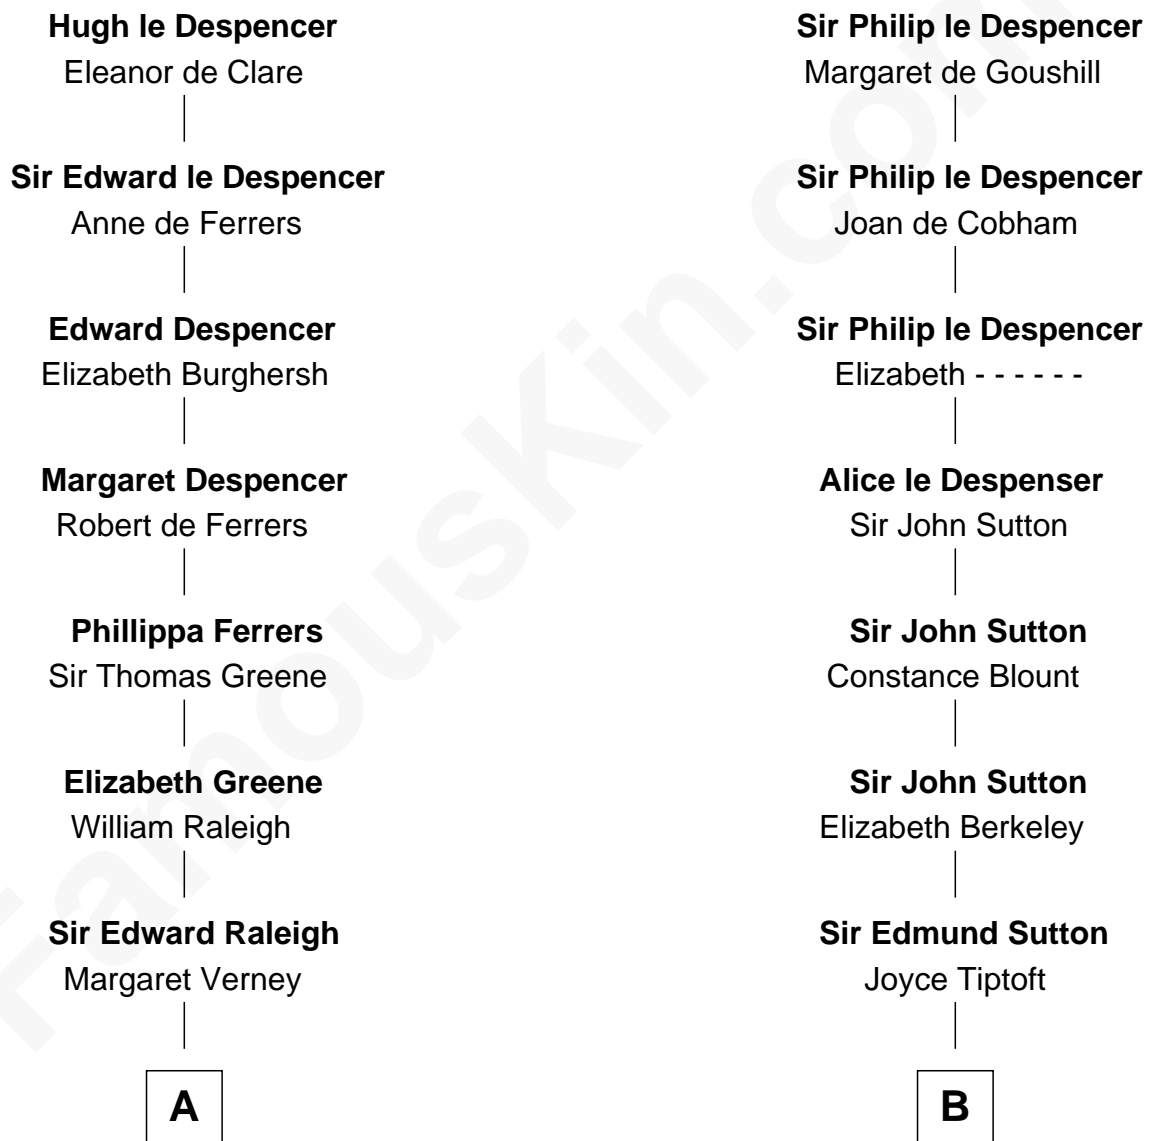

FamousKin.com

Relationship Chart of

Henry Clay Folger

Founder of Folger Shakespeare Library and Chairman of Standard Oil

15th cousin 4 times removed of

George Washington
1st U.S. President

Sir Hugh le Despencer
Isabella de Beauchamp

C

—
Samuel Brown Folger

Nancy F. Hiller

—
Henry Clay Folger

Eliza Jane Clark

—
Henry Clay Folger

Chairman of Standard Oil

FamousKin.com