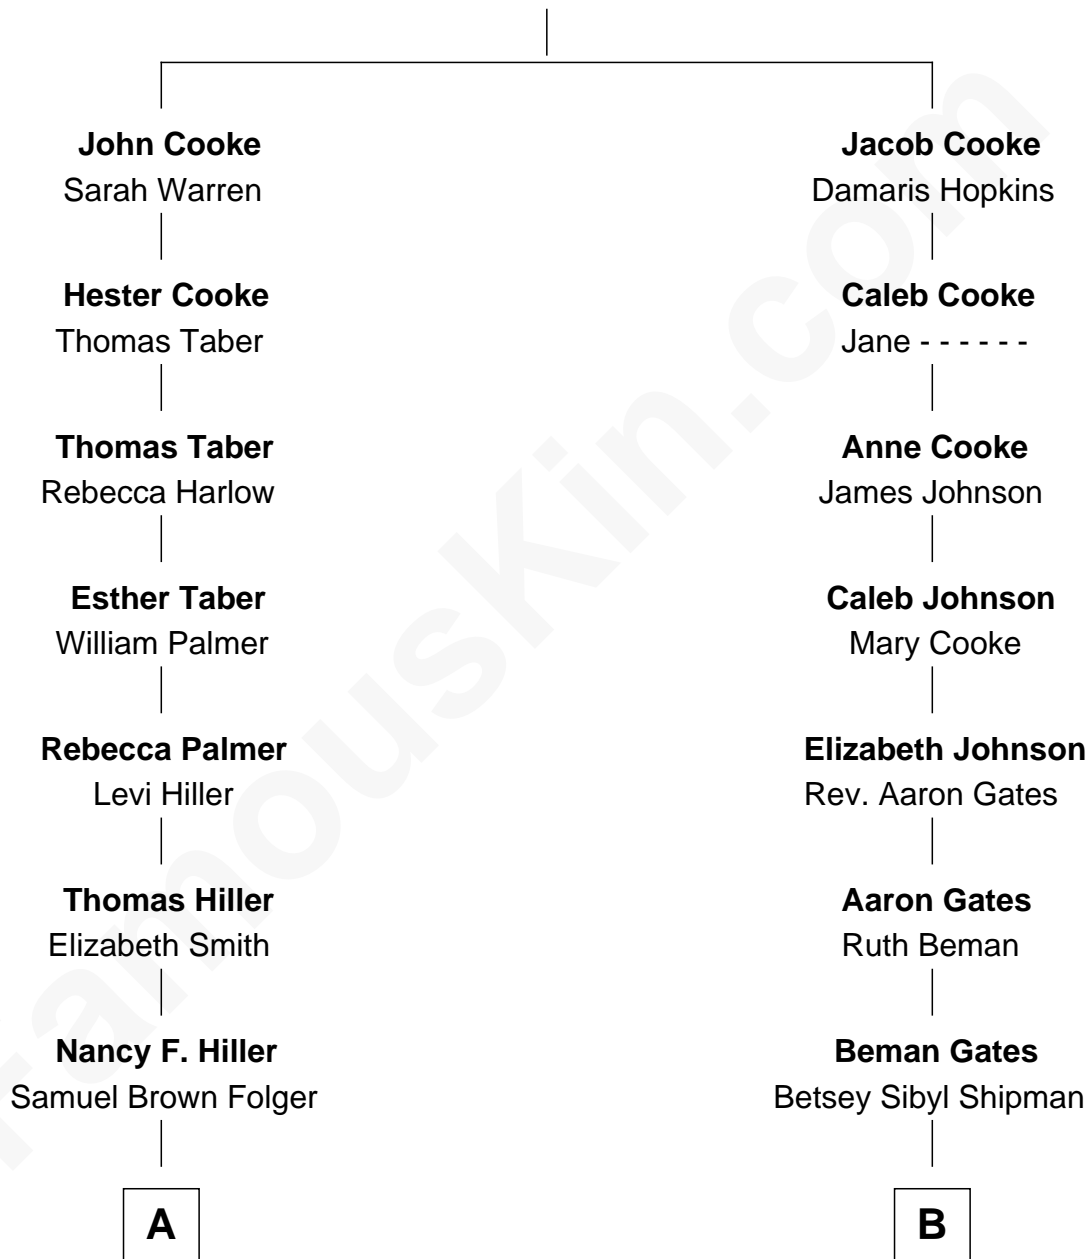

FamousKin.com

Relationship Chart of

Henry Clay Folger

Founder of Folger Shakespeare Library and Chairman of Standard Oil

8th cousin of

Charles Dawes

30th U.S. Vice-President

Francis Cooke
Hester le Mahieu

A

Henry Clay Folger

Eliza Jane Clark

Henry Clay Folger

Chairman of Standard Oil

B

Mary Beman Gates

Brig. Gen. Rufus R. Dawes