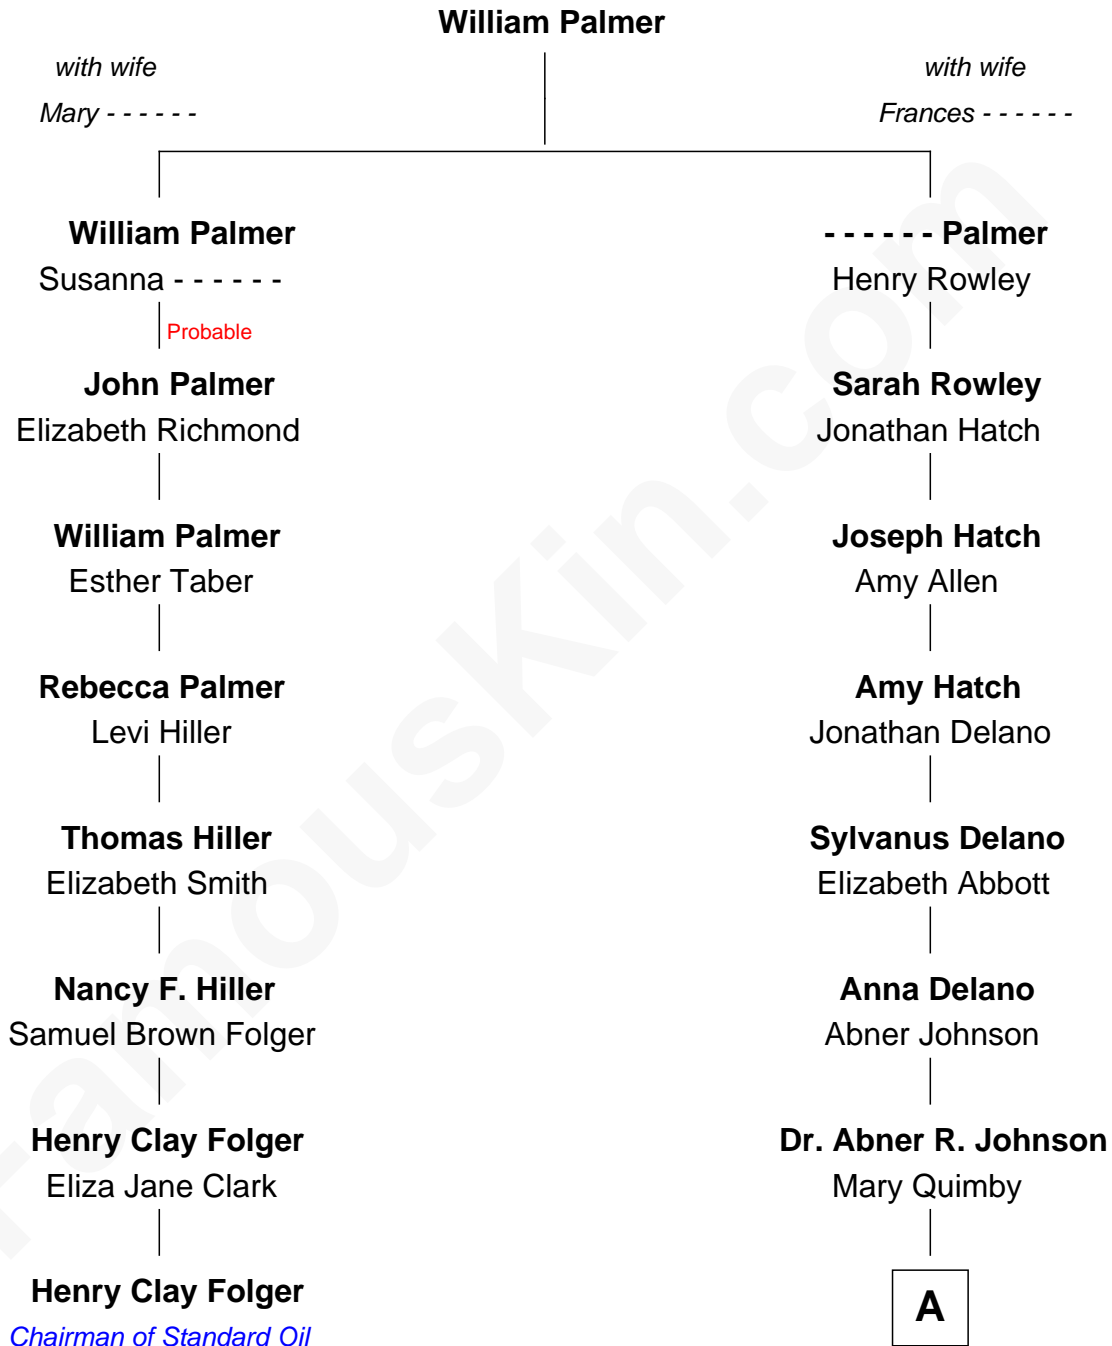

FamousKin.com

Relationship Chart of

Henry Clay Folger

Founder of Folger Shakespeare Library and Chairman of Standard Oil

7th cousin 3 times removed of

Alan Shepard

Mercury and Apollo Astronaut

A

—
Rosina E. Johnson
William Henry Shepard

—
Frederick Johnson Shepard
Annie Elizabeth Bartlett

—
Alan Bartlett Shepard
Pauline Renza Emerson

—
Alan Shepard
Mercury and Apollo Astronaut

FamousKin.com