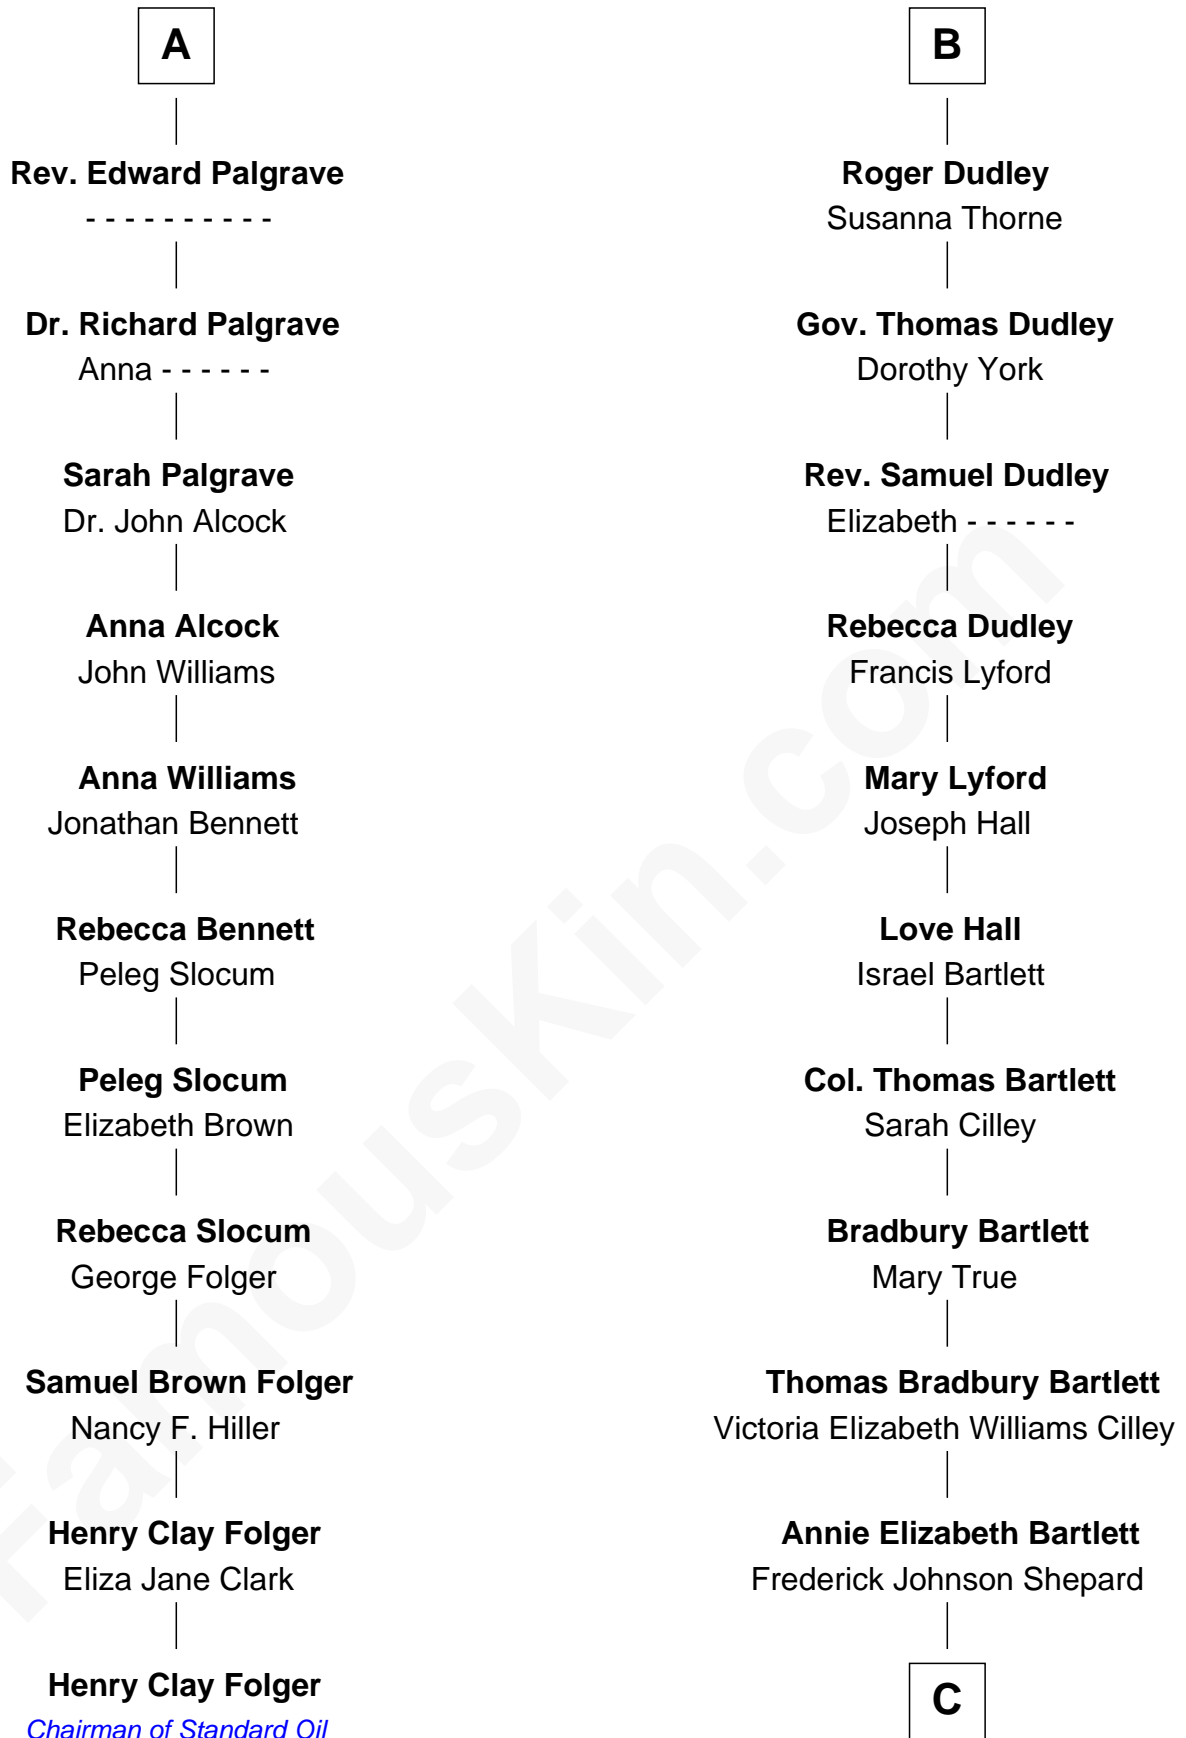

## Relationship Chart of

### Henry Clay Folger

*Founder of Folger Shakespeare Library and Chairman of Standard Oil*

17th cousin 1 time removed of

### Alan Shepard

*Mercury and Apollo Astronaut*

**Richard Fitzalan**  
Eleanor Plantagenet

C

Alan Bartlett Shepard  
Pauline Renza Emerson

Alan Shepard  
*Mercury and Apollo Astronaut*

FamousKin.com