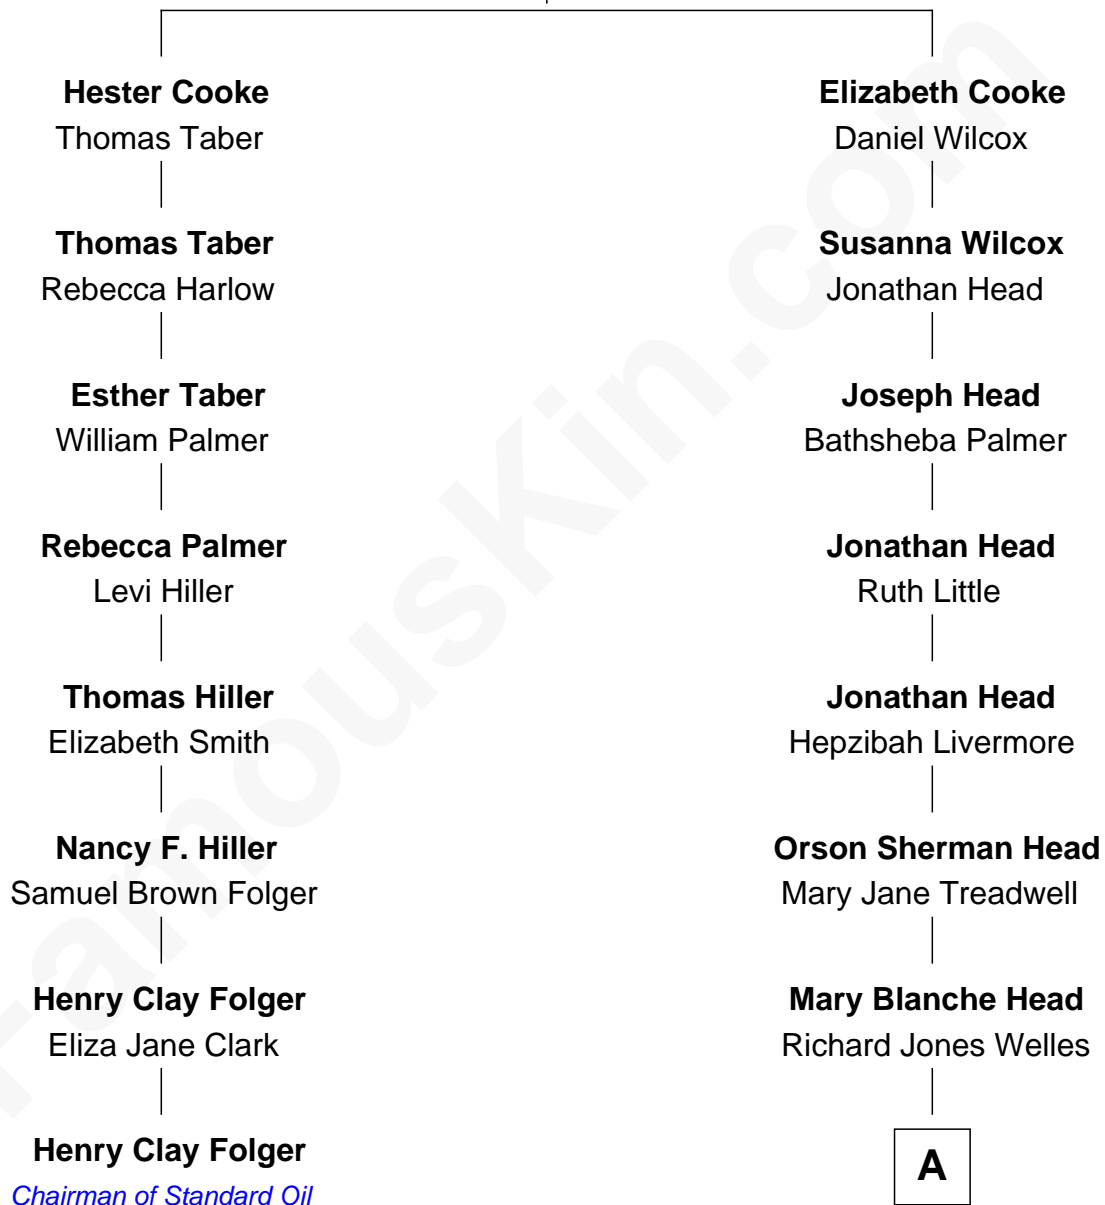

FamousKin.com

Relationship Chart of

Henry Clay Folger

Founder of Folger Shakespeare Library and Chairman of Standard Oil

7th cousin 1 time removed of

Orson Welles

Radio, Stage, and Movie Actor

John Cooke
Sarah Warren