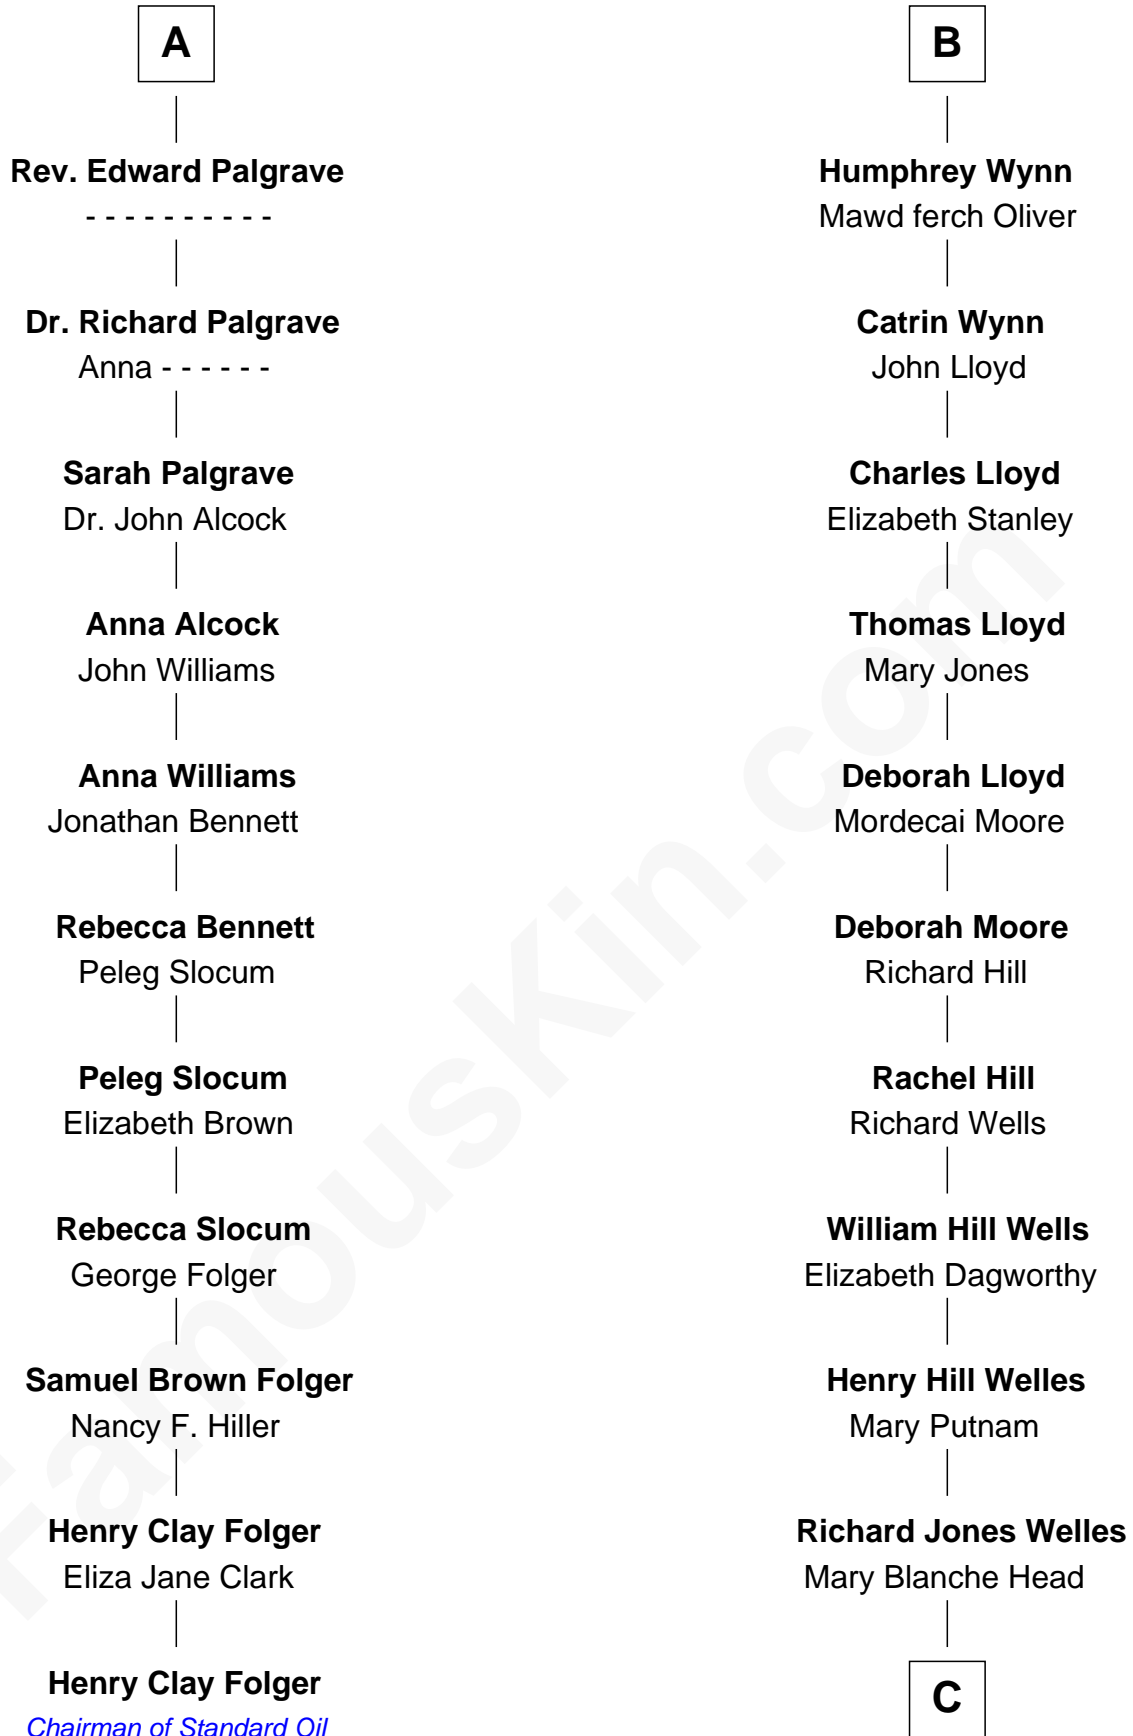

FamousKin.com

Relationship Chart of

Henry Clay Folger

Founder of Folger Shakespeare Library and Chairman of Standard Oil

17th cousin 1 time removed of

Orson Welles

Radio, Stage, and Movie Actor

C