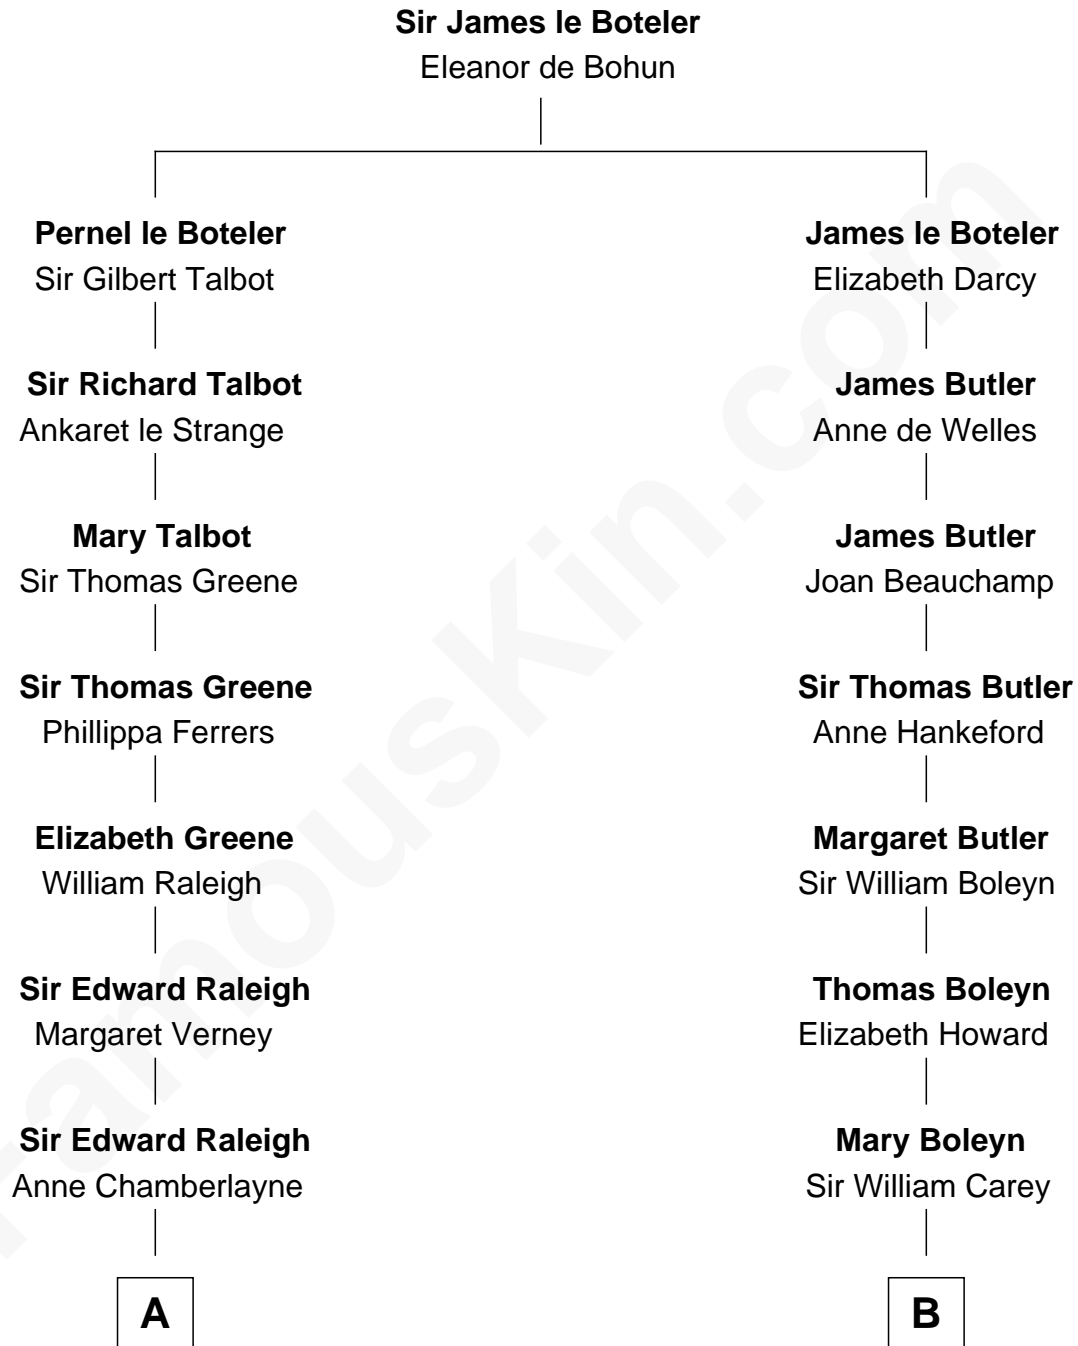

FamousKin.com

Relationship Chart of

Henry Clay Folger

Founder of Folger Shakespeare Library and Chairman of Standard Oil

16th cousin 2 times removed of

Charles Darwin
Theory of Evolution

C

Henry Clay Folger

Eliza Jane Clark

Henry Clay Folger

Chairman of Standard Oil

FamousKin.com