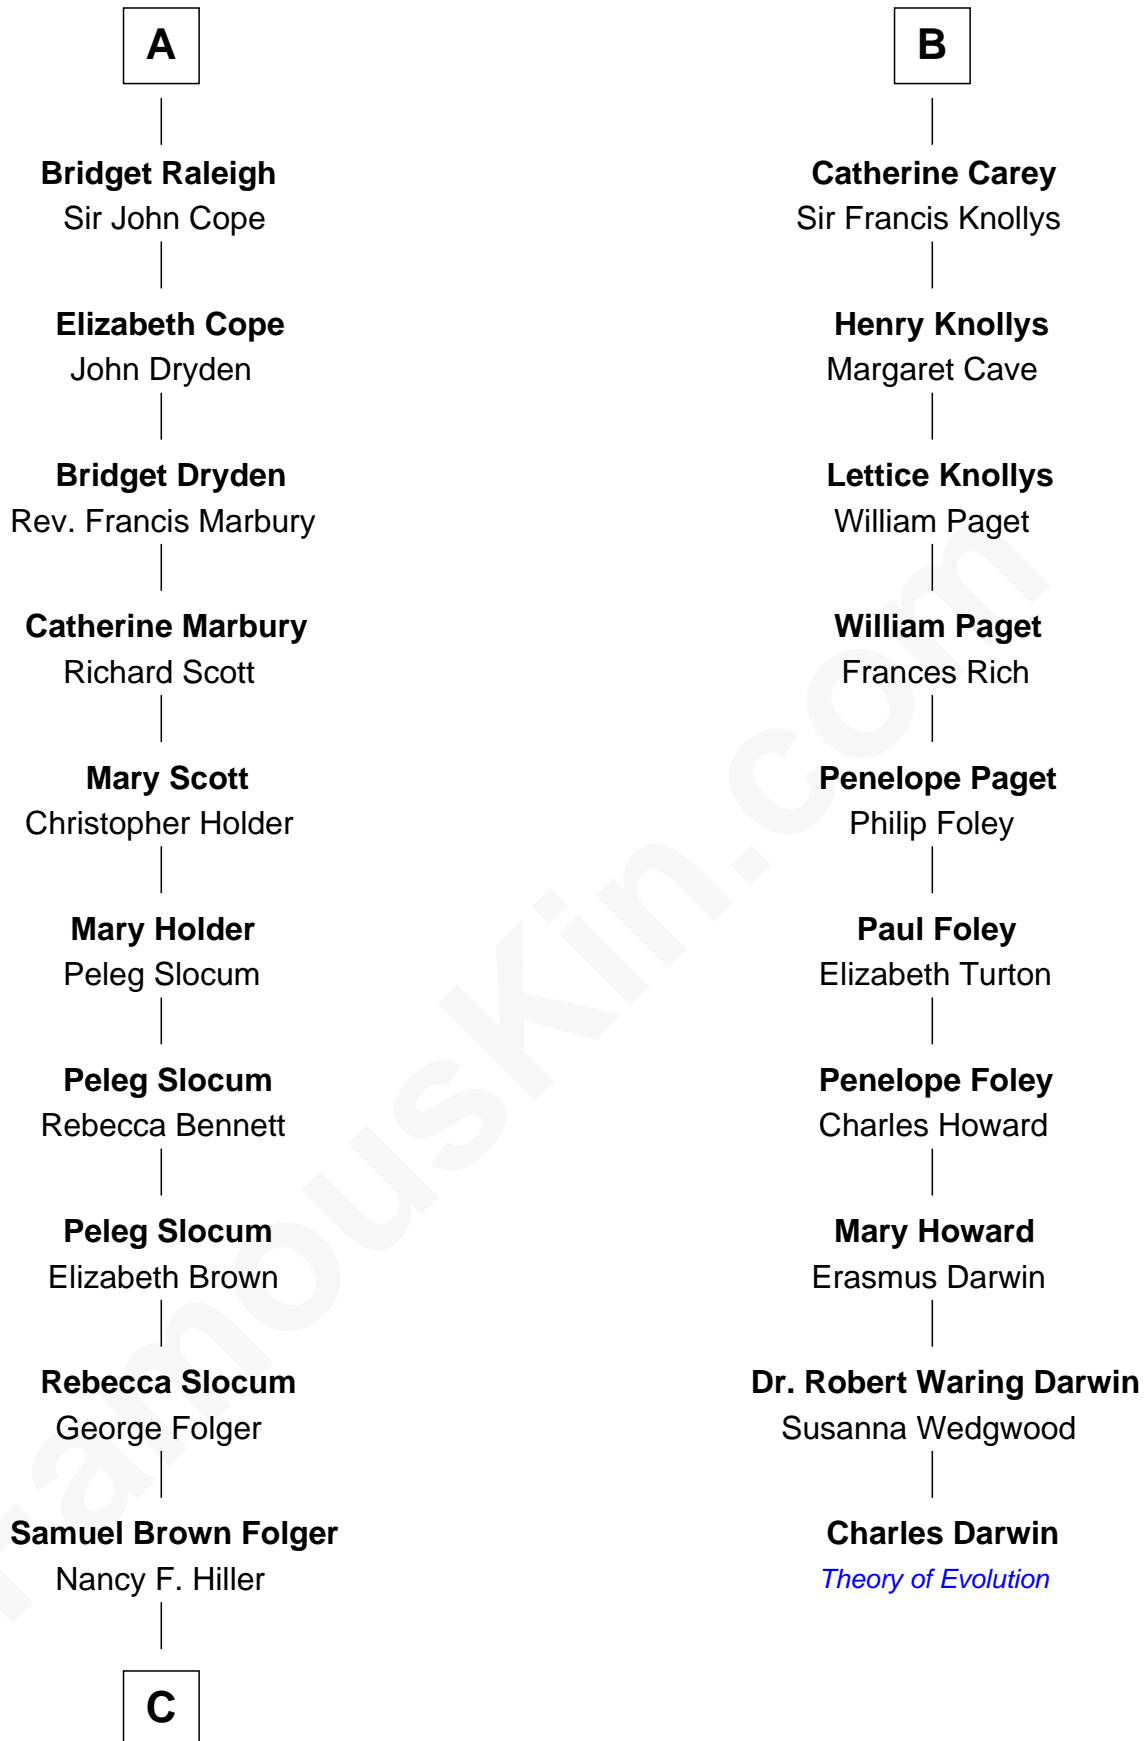

FamousKin.com

Relationship Chart of

Henry Clay Folger

Founder of Folger Shakespeare Library and Chairman of Standard Oil

16th cousin 2 times removed of

Charles Darwin
Theory of Evolution

C

Henry Clay Folger

Eliza Jane Clark

Henry Clay Folger

Chairman of Standard Oil

FamousKin.com