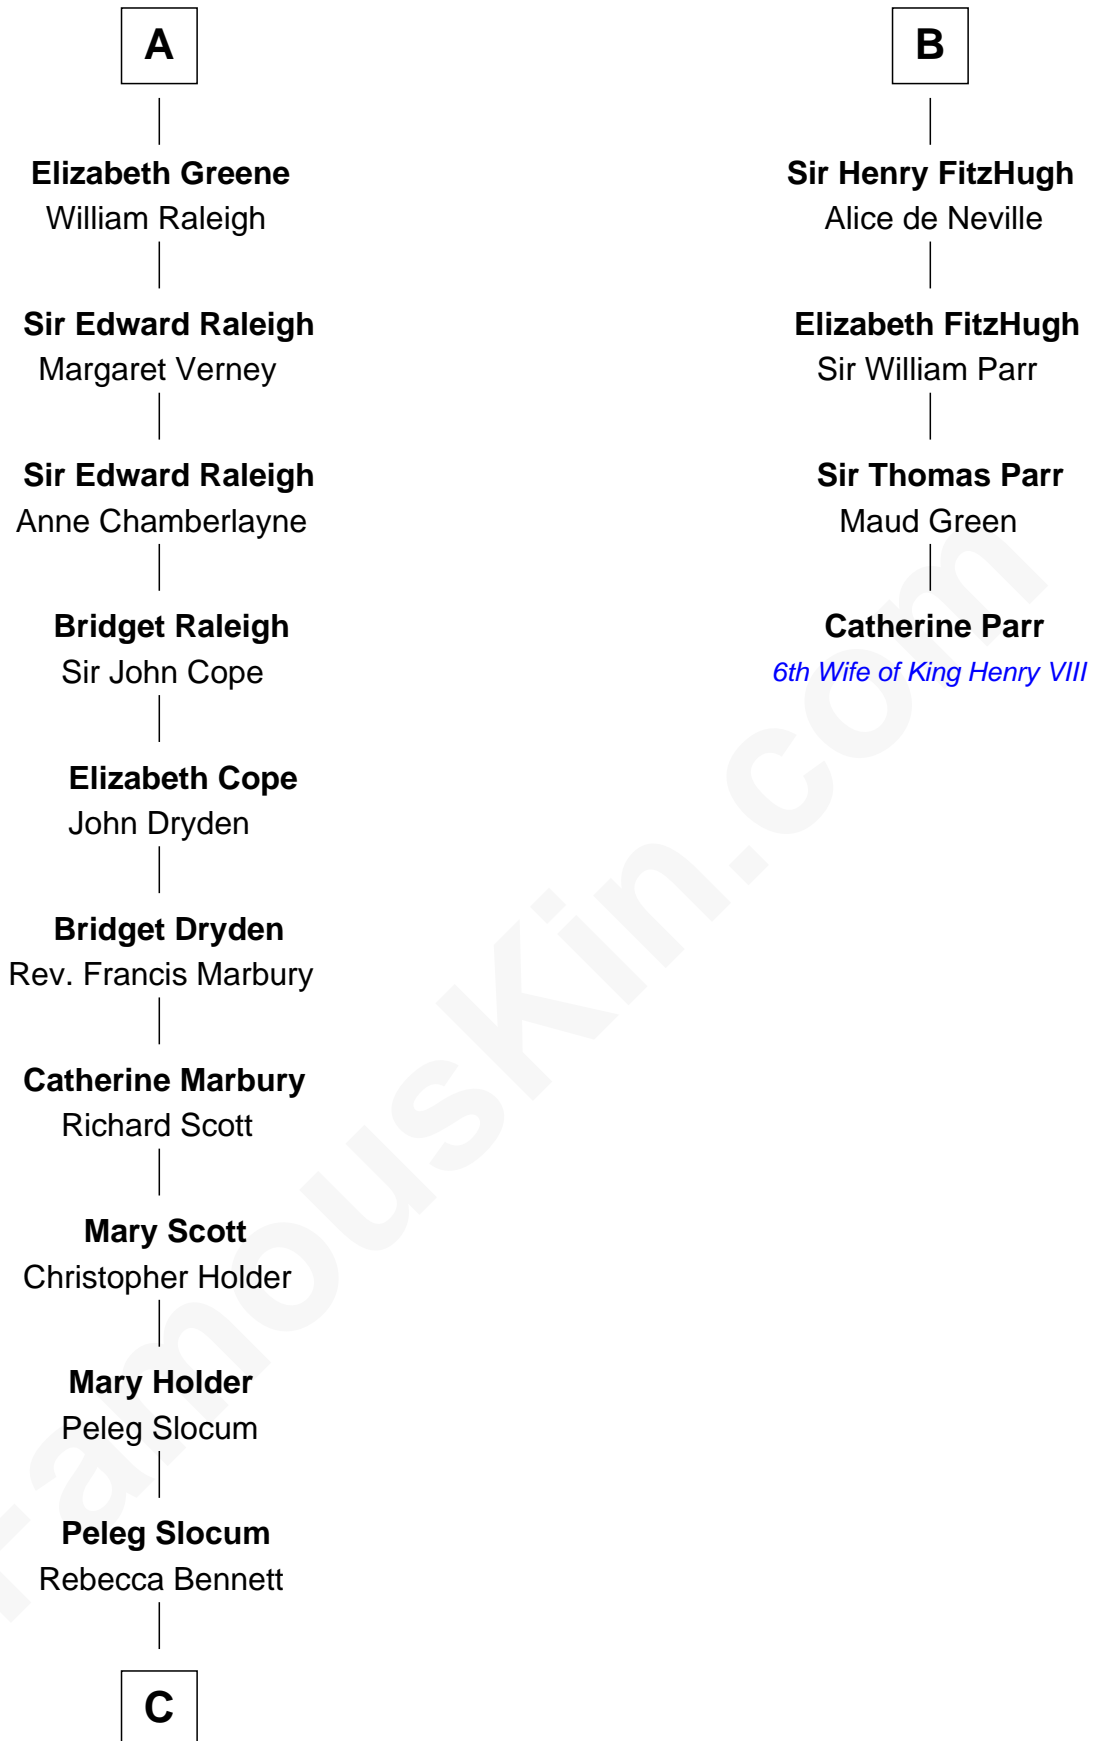

FamousKin.com

Relationship Chart of

Henry Clay Folger

Founder of Folger Shakespeare Library and Chairman of Standard Oil

10th cousin 11 times removed of

Catherine Parr

6th Wife of King Henry VIII

Sir Roger de Somery

Nichole d'Aubenev

C

Peleg Slocum
Elizabeth Brown

Rebecca Slocum
George Folger

Samuel Brown Folger
Nancy F. Hiller

Henry Clay Folger
Eliza Jane Clark

Henry Clay Folger
Chairman of Standard Oil

FamousKin.com