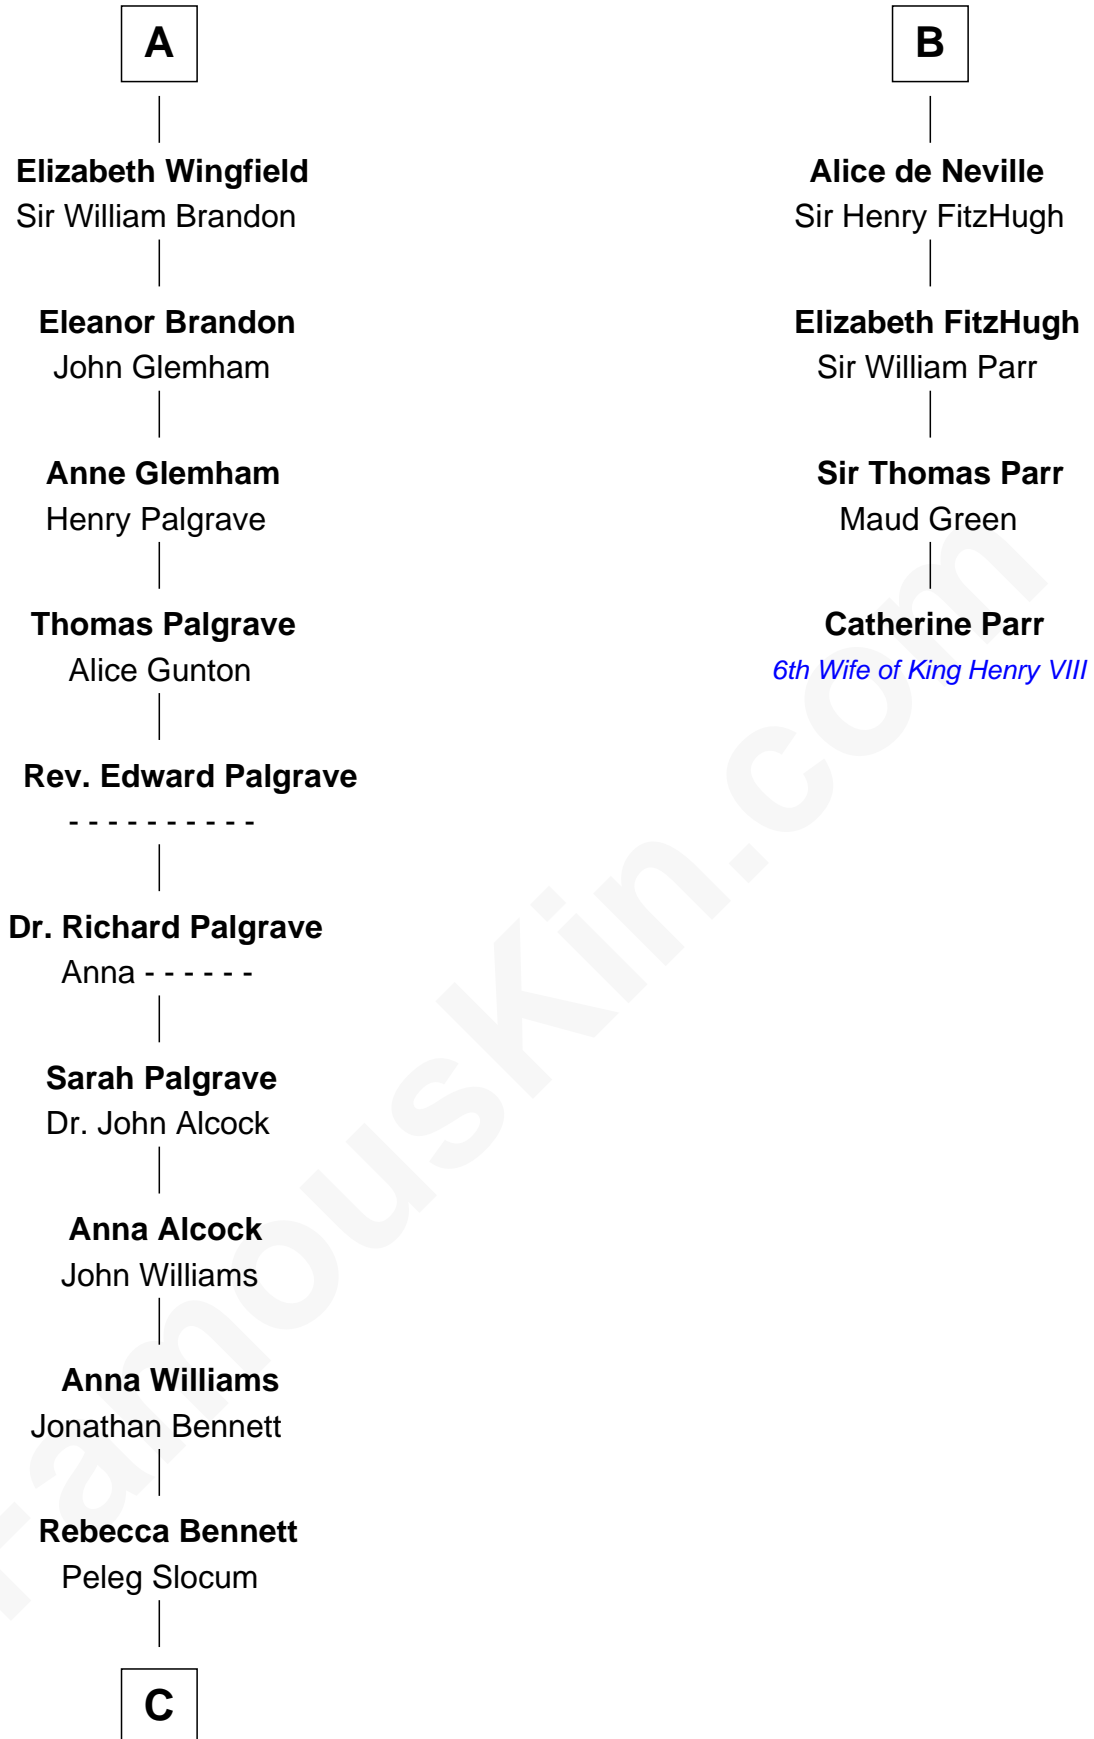

## Relationship Chart of

### Henry Clay Folger

*Founder of Folger Shakespeare Library and Chairman of Standard Oil*

10th cousin 11 times removed of

**Catherine Parr**

*6th Wife of King Henry VIII*

**C**

**Peleg Slocum**  
Elizabeth Brown

**Rebecca Slocum**  
George Folger

**Samuel Brown Folger**  
Nancy F. Hiller

**Henry Clay Folger**  
Eliza Jane Clark

**Henry Clay Folger**  
*Chairman of Standard Oil*

FamousKin.com