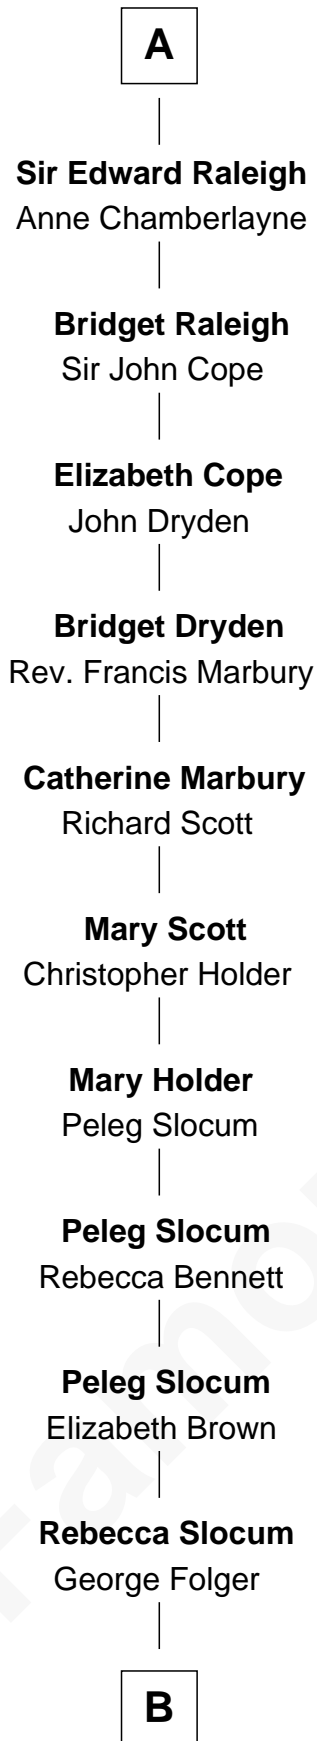

# FamousKin.com

## Relationship Chart of

### Henry Clay Folger

*Founder of Folger Shakespeare Library and Chairman of Standard Oil*

7th cousin 12 times removed of

**Catherine Parr**

*6th Wife of King Henry VIII*

**Sir Hugh I de Audley**

Iseult de Mortimer

**B**

—  
**Samuel Brown Folger**

Nancy F. Hiller

—  
**Henry Clay Folger**

Eliza Jane Clark

—  
**Henry Clay Folger**

*Chairman of Standard Oil*

FamousKin.com