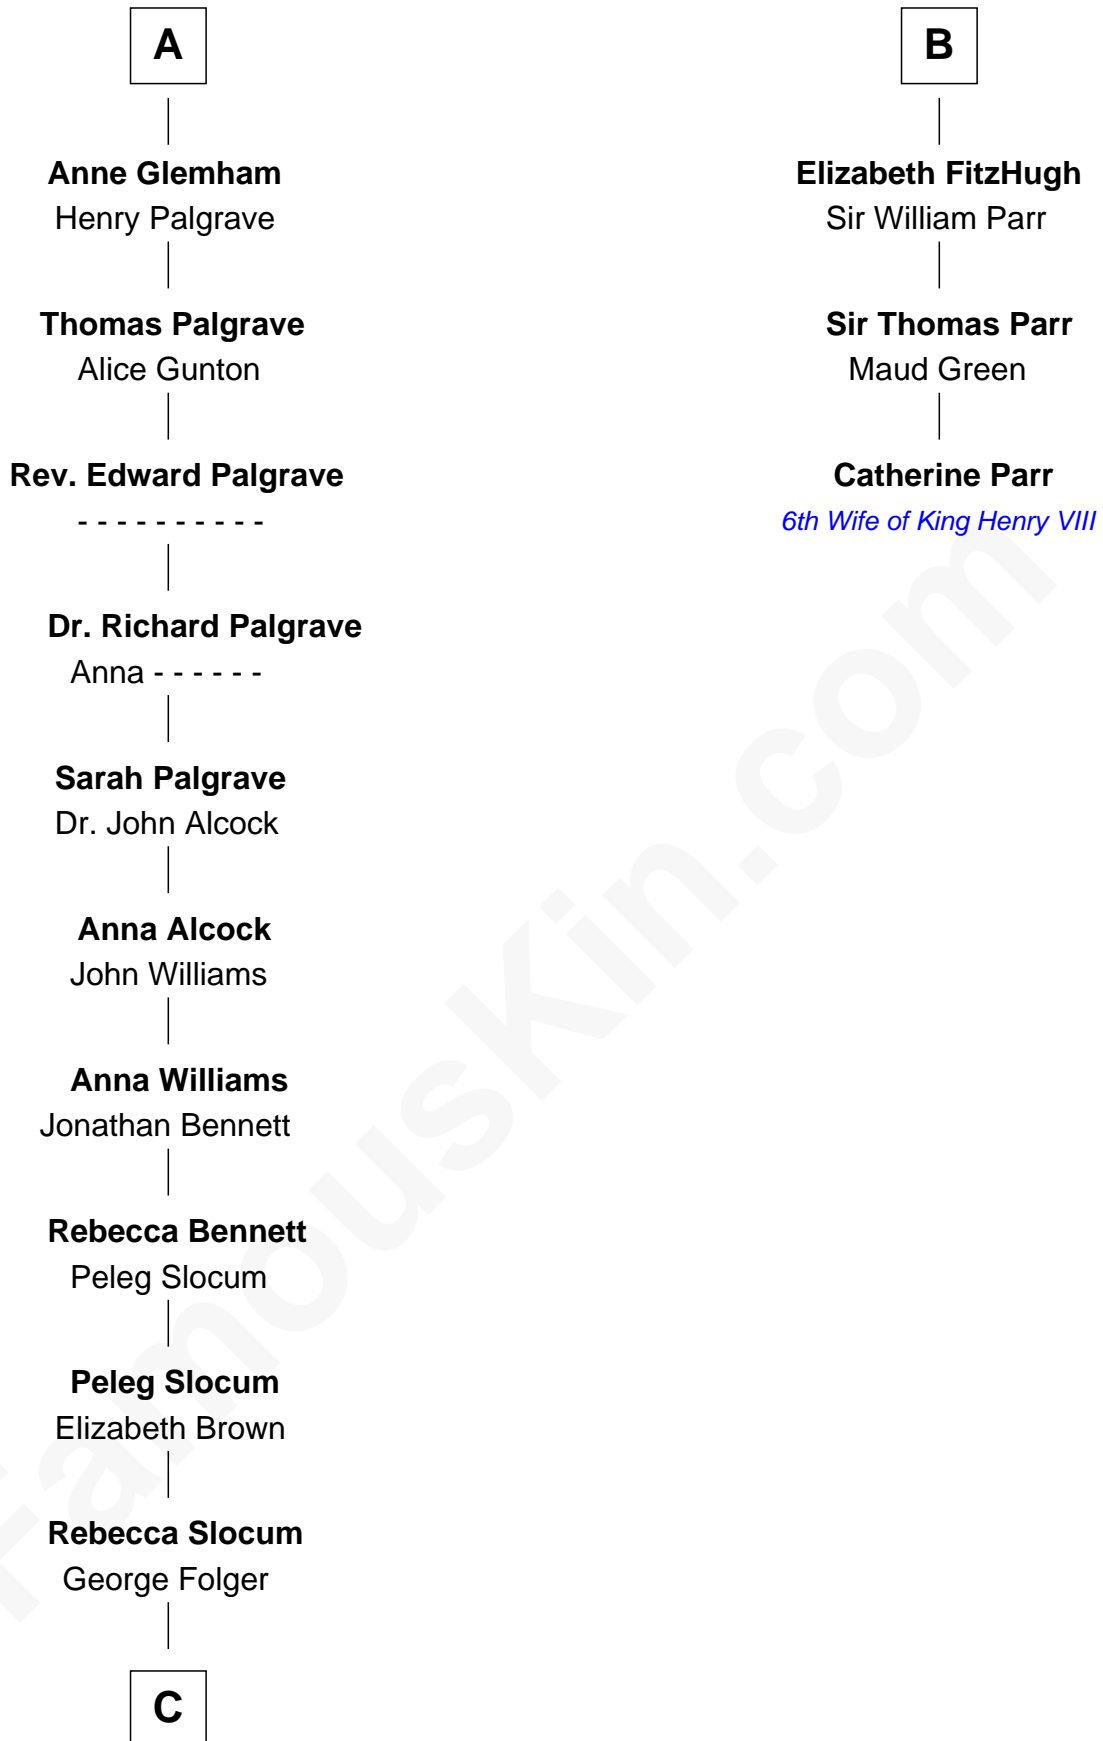

FamousKin.com

Relationship Chart of

Henry Clay Folger

Founder of Folger Shakespeare Library and Chairman of Standard Oil

9th cousin 10 times removed of

Catherine Parr

6th Wife of King Henry VIII

C

—
Samuel Brown Folger

Nancy F. Hiller

—
Henry Clay Folger

Eliza Jane Clark

—
Henry Clay Folger

Chairman of Standard Oil

FamousKin.com