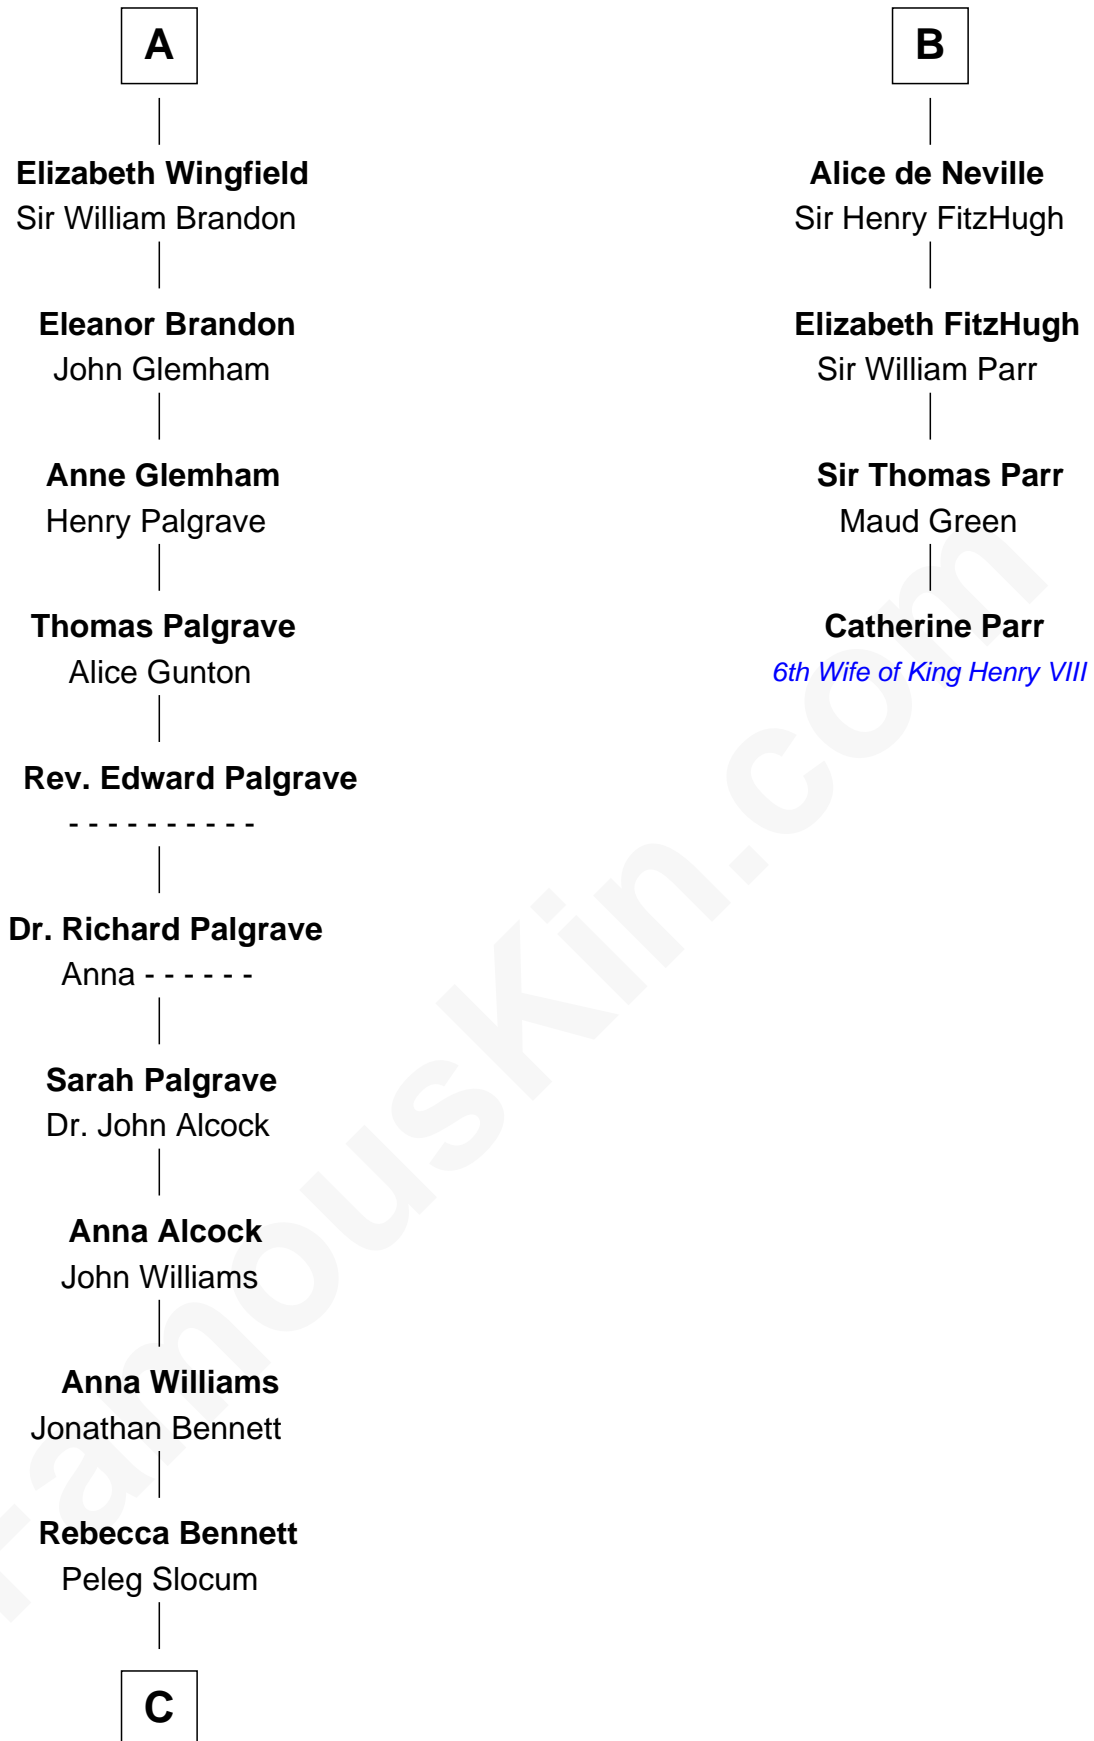

FamousKin.com

Relationship Chart of

Henry Clay Folger

Founder of Folger Shakespeare Library and Chairman of Standard Oil

10th cousin 11 times removed of

Catherine Parr

6th Wife of King Henry VIII

Ramon Berenguer IV of Provence

Beatrice of Savoy

Eleanor of Provence
Henry III, King of England

Edmund Plantagenet
Blanche of Artois

Henry Plantagenet
Maud de Chaworth

Eleanor Plantagenet
Richard Fitzalan

Sir Richard Fitzalan
Elizabeth de Bohun

Elizabeth Fitzalan
Sir Robert Goushill

Elizabeth Goushill
Sir Robert Wingfield

A

Eleanor of Provence
Henry III, King of England

Edward I, King of England
Eleanor of Castile

Edward II, King of England
Isabella of France

Edward III, King of England
Philippa of Hainault

John of Gaunt
Katherine Roet

Joan Beaufort
Sir Ralph Neville

Sir Richard Neville
Alice Montagu

B

C

Peleg Slocum
Elizabeth Brown

Rebecca Slocum
George Folger