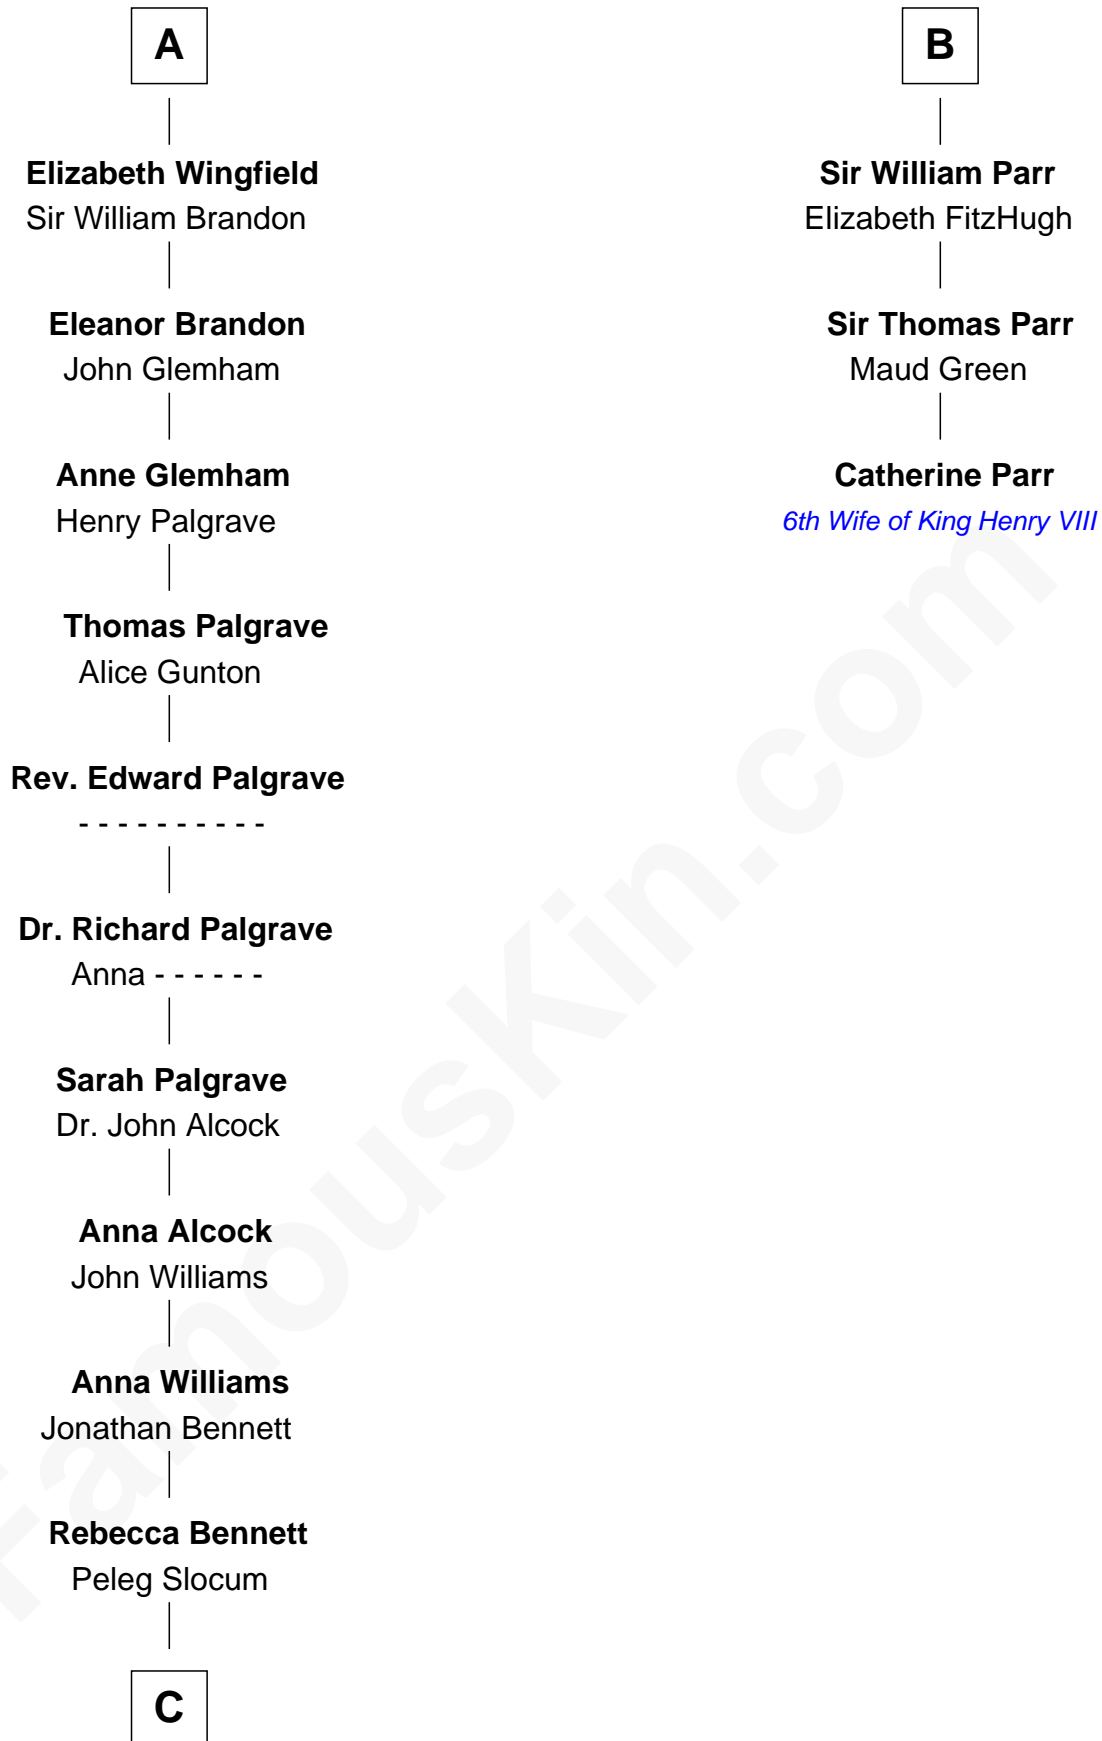

FamousKin.com

Relationship Chart of

Henry Clay Folger

Founder of Folger Shakespeare Library and Chairman of Standard Oil

9th cousin 12 times removed of

Catherine Parr

6th Wife of King Henry VIII

William de Braiose

Eva Marshal

Eleanor de Braiose
Sir Humphrey de Bohun

Humphrey de Bohun
Maud de Fiennes

Humphrey de Bohun
Elizabeth Plantagenet

Sir William de Bohun
Elizabeth de Badlesmere

Elizabeth de Bohun
Sir Richard Fitzalan

Elizabeth Fitzalan
Sir Robert Goushill

Elizabeth Goushill
Sir Robert Wingfield

A

Eleanor de Braiose
Sir Humphrey de Bohun

Margery de Bohun
Sir Thebaud de Verdun

Sir Thebaud de Verdun
Maud Mortimer

Margery de Verdun
Sir John Crophull

Thomas Crophull
Sybil Delabere

Agnes Crophull
John Parr

Sir Thomas Parr
Alice Tunstall

B

C

Peleg Slocum
Elizabeth Brown

Rebecca Slocum
George Folger

Samuel Brown Folger
Nancy F. Hiller