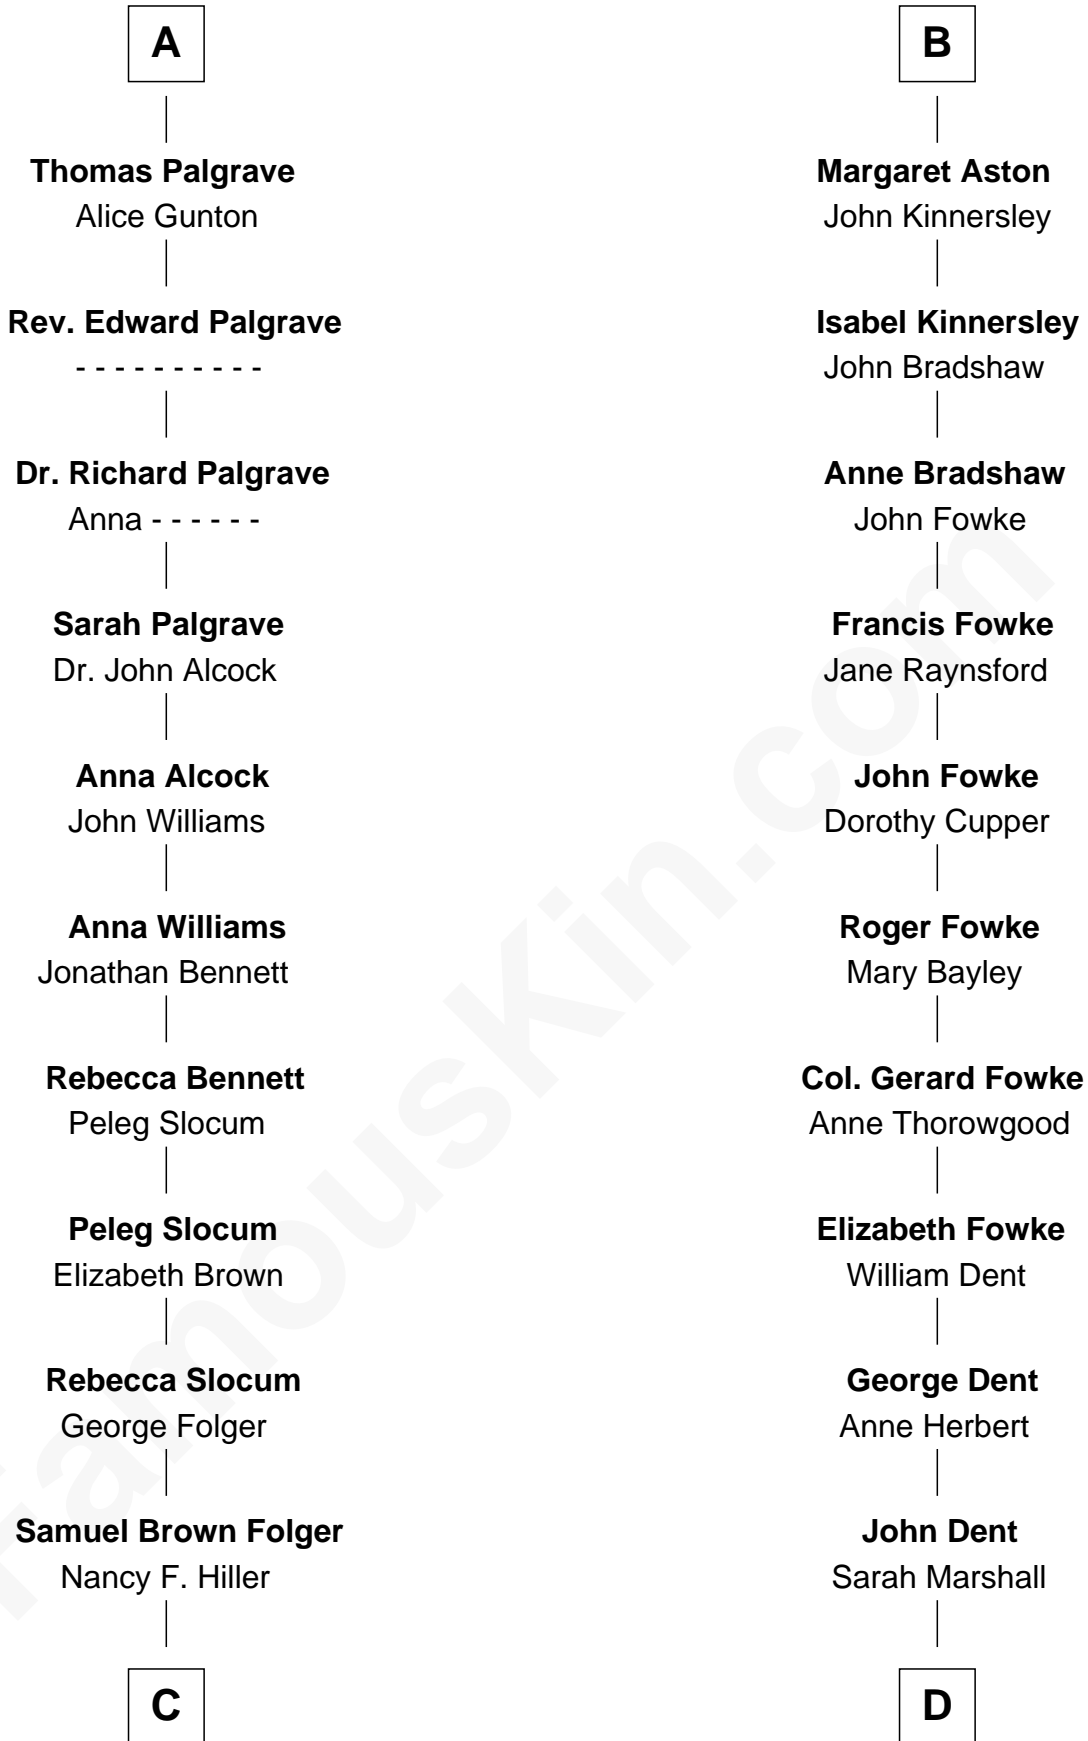

FamousKin.com

Relationship Chart of

Henry Clay Folger

Founder of Folger Shakespeare Library and Chairman of Standard Oil

18th cousin 1 time removed of

General James Longstreet

Confederate Army - U.S. Civil War

A

Margery de Badlesmere

Sir William de Ros

Maud de Roos

John de Welles

Margery de Welles

Stephen le Scrope

Maude le Scrope

Sir Baldwin Freville

Joyce Freville

Sir Roger Aston

Sir Robert Aston

Isabel Brereton

John Aston

Elizabeth Delves

B

C

Henry Clay Folger

Eliza Jane Clark

Henry Clay Folger

Chairman of Standard Oil

D

Thomas Marshall Dent

Anne Magruder