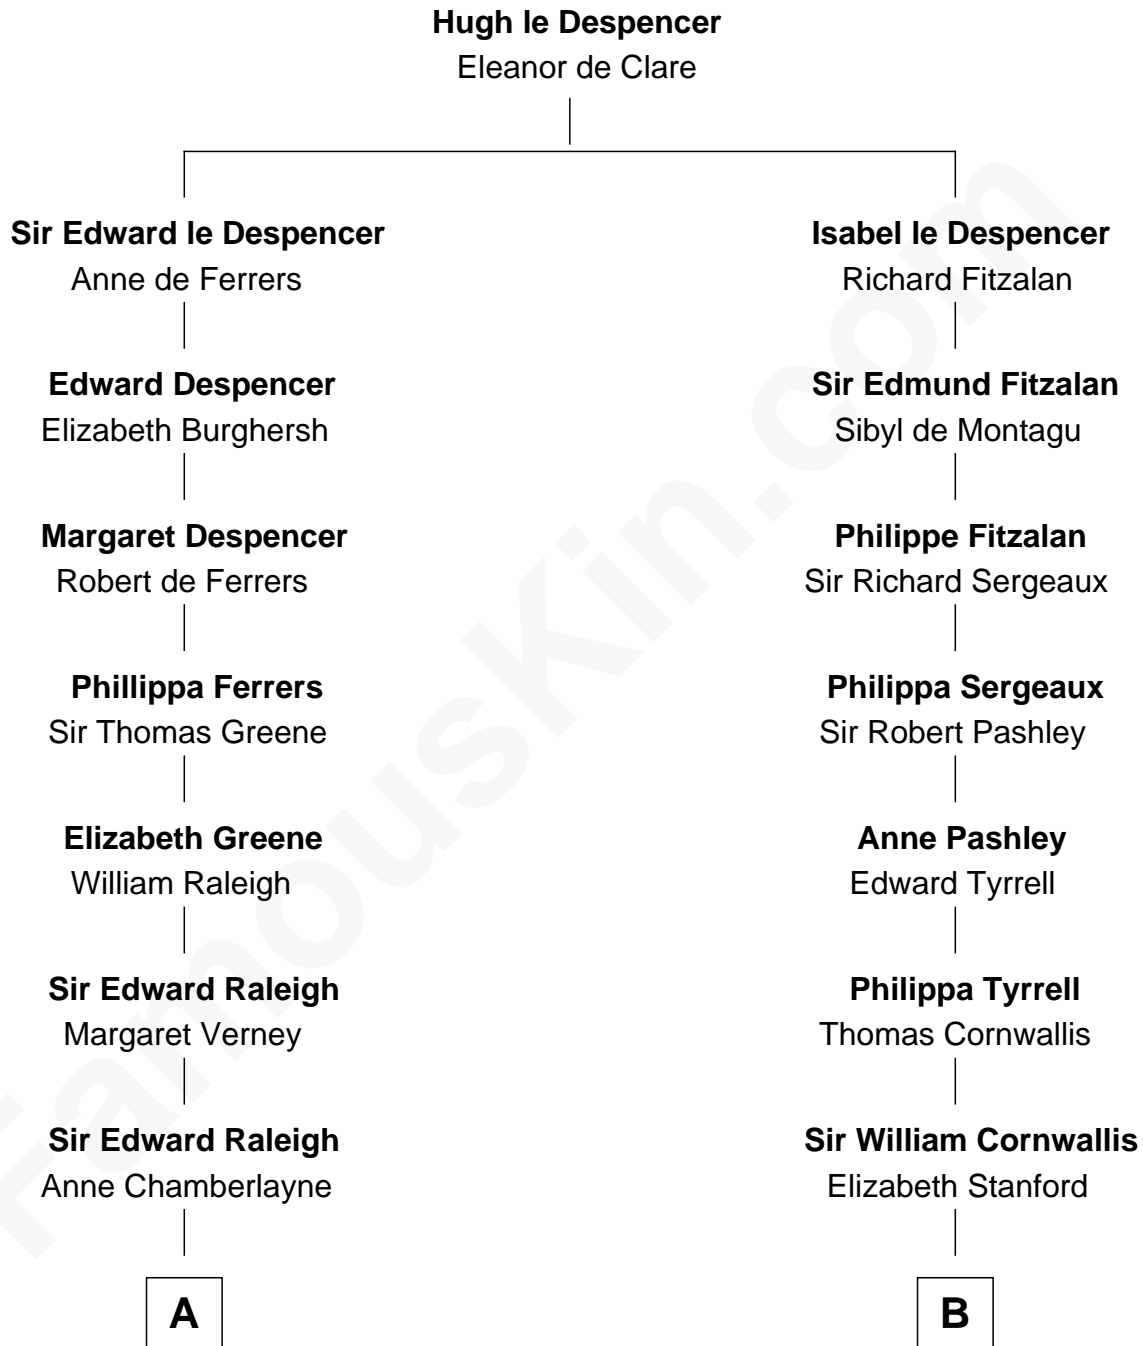

FamousKin.com

Relationship Chart of

Henry Clay Folger

Founder of Folger Shakespeare Library and Chairman of Standard Oil

18th cousin of

General James Longstreet
Confederate Army - U.S. Civil War

C

Henry Clay Folger

Eliza Jane Clark

Henry Clay Folger

Chairman of Standard Oil

D

James Longstreet

Mary Anna Dent

General James Longstreet

Confederate Army - U.S. Civil War