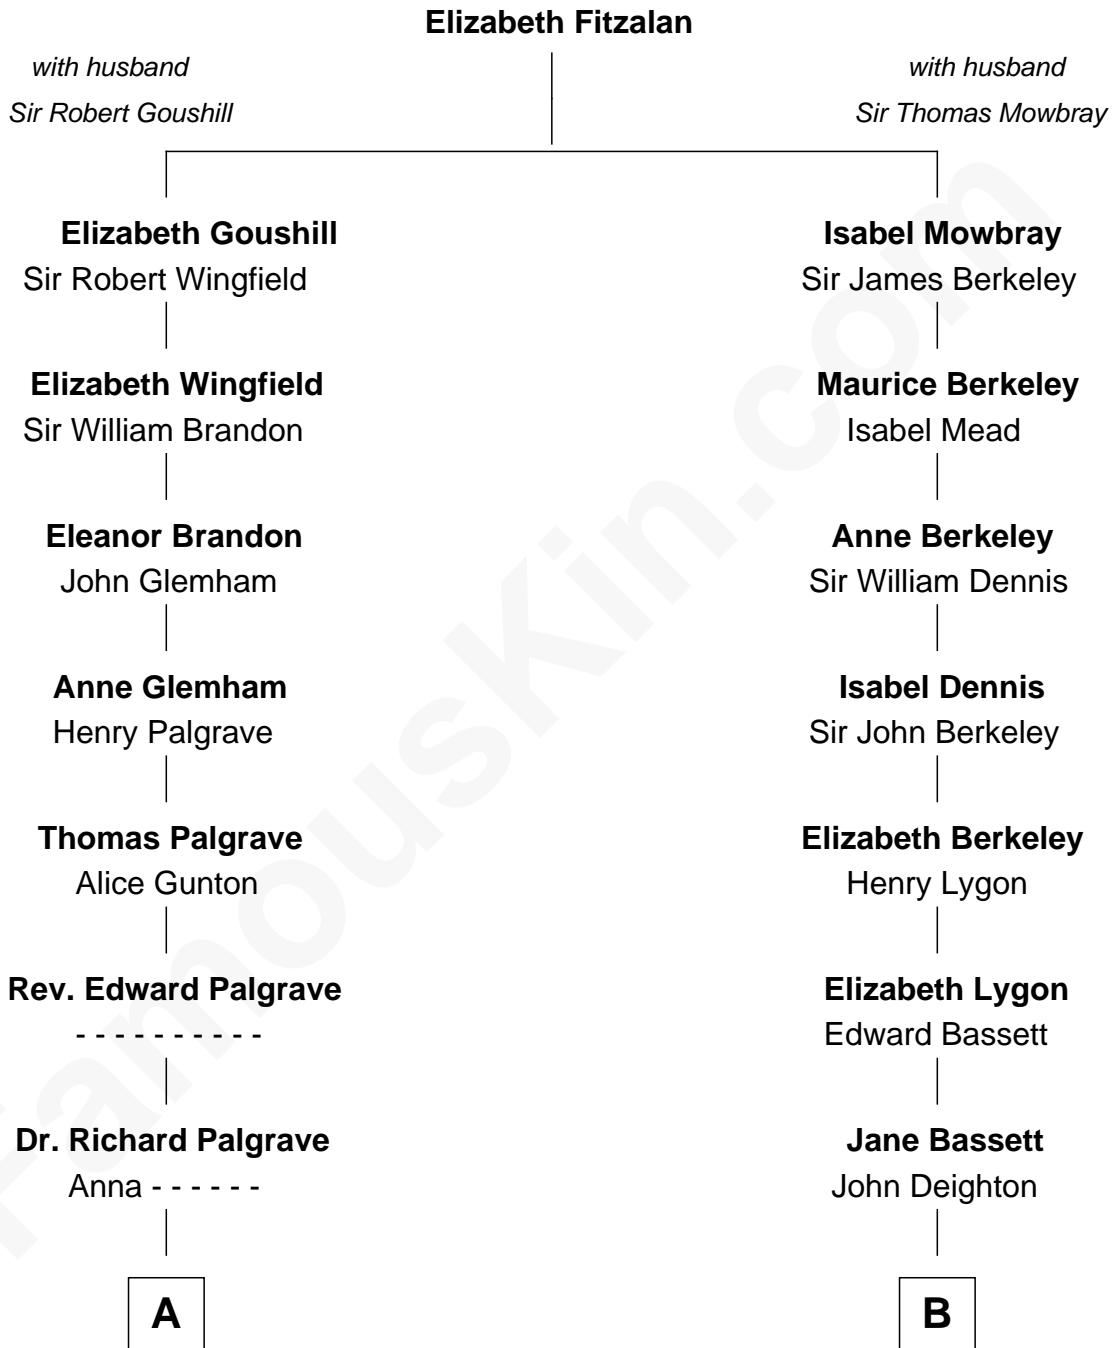

FamousKin.com

Relationship Chart of

Henry Clay Folger

Founder of Folger Shakespeare Library and Chairman of Standard Oil

15th cousin of

Jack London

Author of "The Call of the Wild"