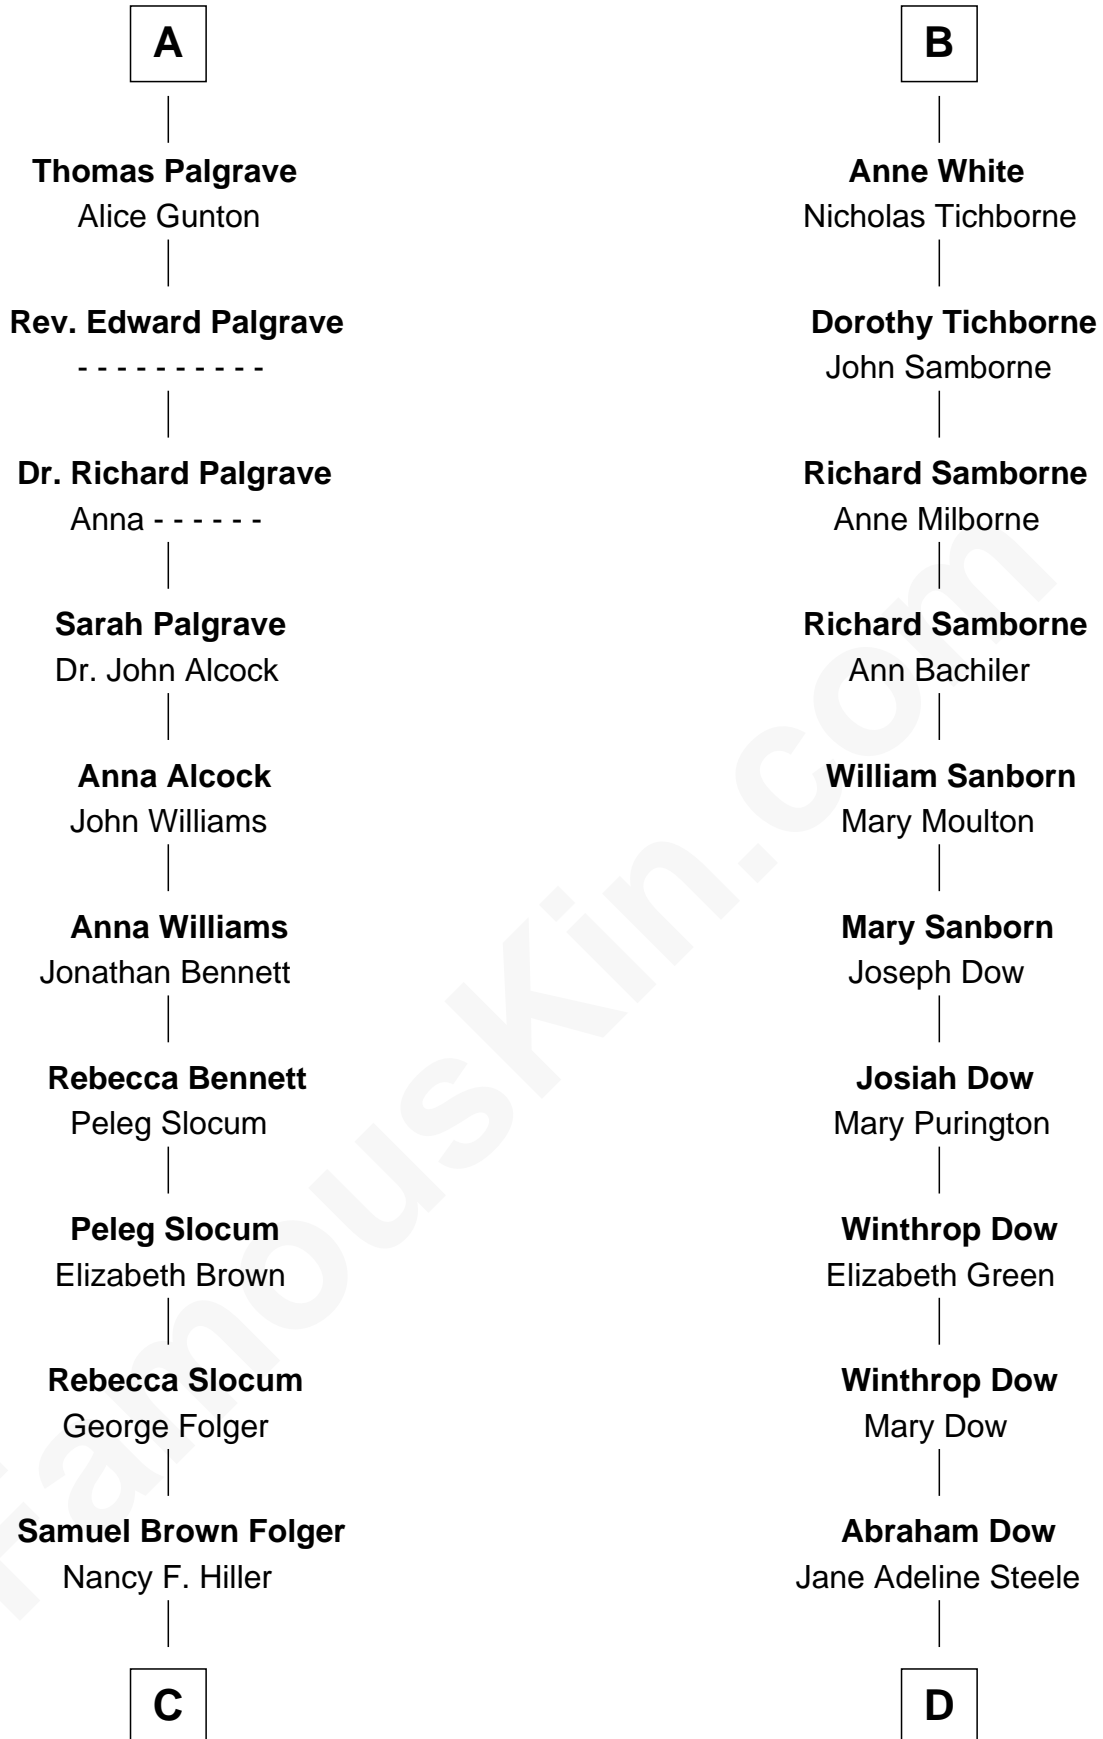

FamousKin.com

Relationship Chart of

Henry Clay Folger

Founder of Folger Shakespeare Library and Chairman of Standard Oil

18th cousin 2 times removed of

Grace Slick

Singer, Songwriter - Jefferson Airplane

Bartholomew de Badlesmere

Margaret de Clare

Elizabeth de Badlesmere

Sir William de Bohun

Elizabeth de Bohun

Sir Richard Fitzalan

Elizabeth Fitzalan

Sir Robert Goushill

Elizabeth Goushill

Margaret Botreaux

Sir Robert Hungerford

Eleanor Hungerford

Sir John White

Robert White

Margaret Gainsford

B

C

Henry Clay Folger

Eliza Jane Clark

Henry Clay Folger

Chairman of Standard Oil

D

James Osgood Dow

Mary Charlotte Hawkins

Grace Josephine Dow