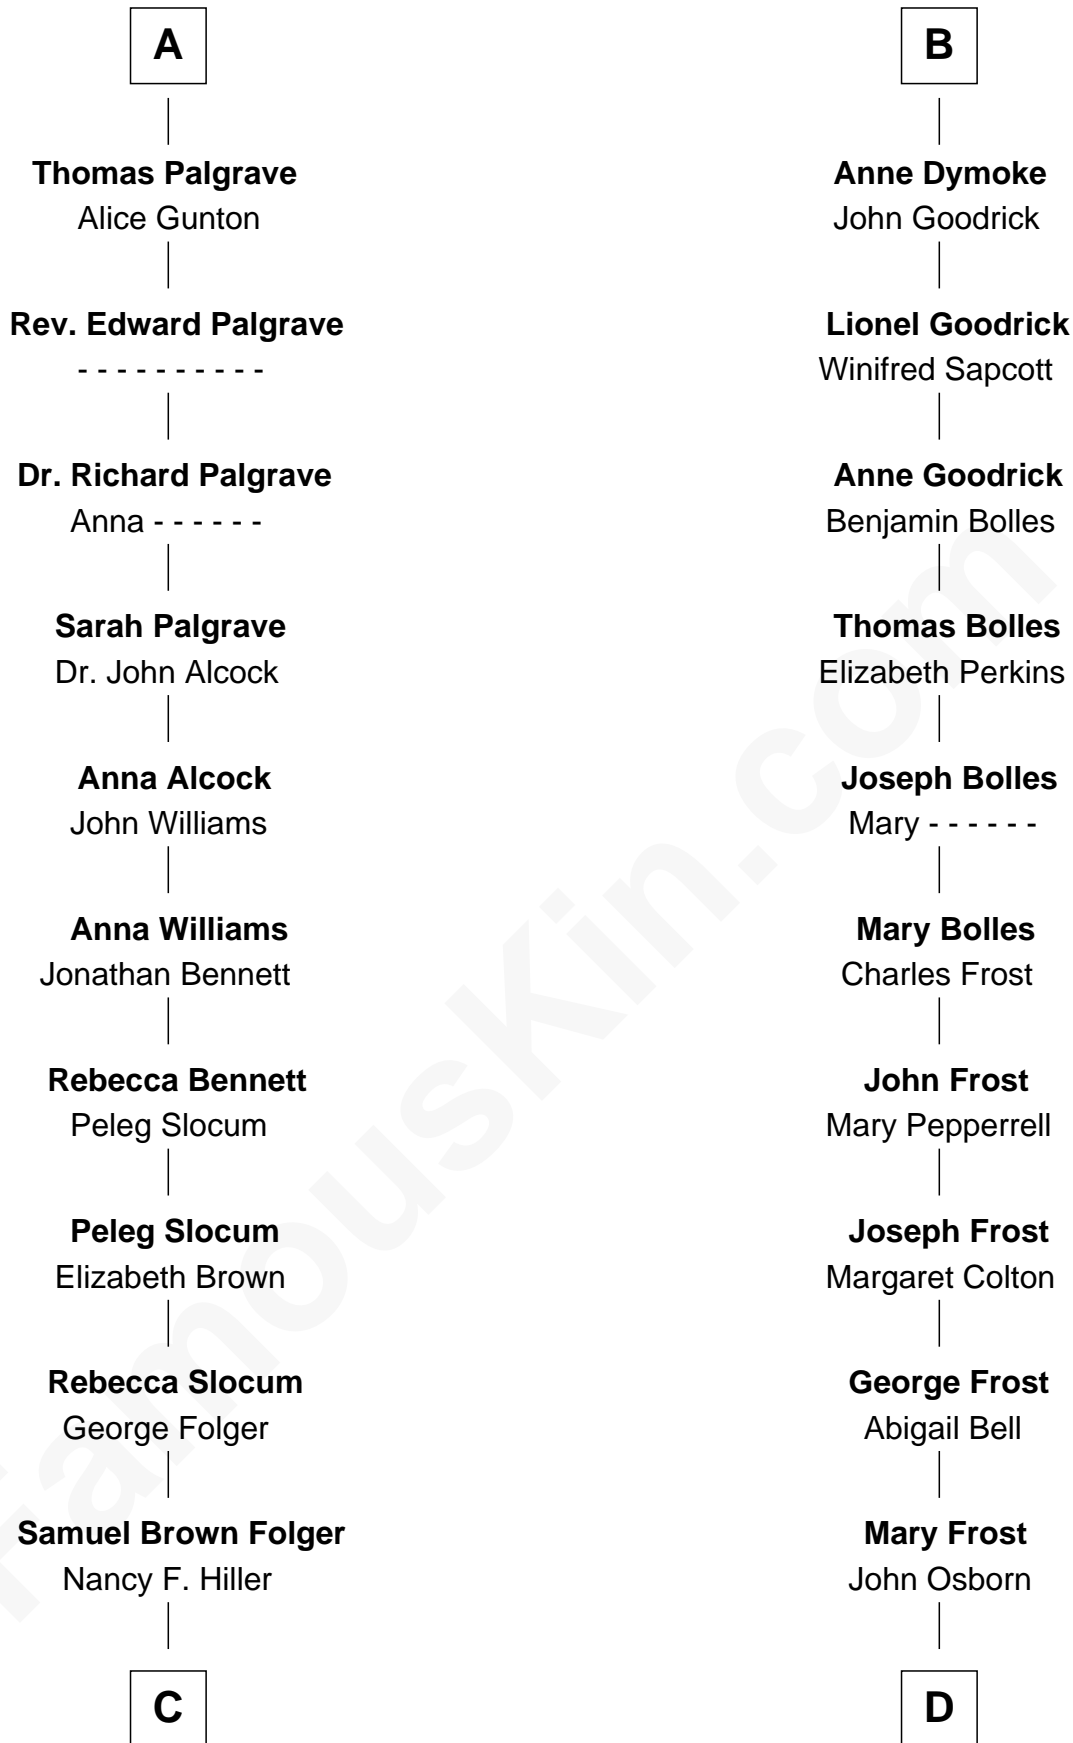

FamousKin.com

Relationship Chart of

Henry Clay Folger

Founder of Folger Shakespeare Library and Chairman of Standard Oil

18th cousin 3 times removed of

Lucille Ball

TV Actress - "I Love Lucy"

Henry Plantagenet
Maud de Chaworth

Eleanor Plantagenet
Richard Fitzalan

Sir Richard Fitzalan
Elizabeth de Bohun

Elizabeth Fitzalan
Sir Robert Goushill

Elizabeth Goushill
Sir Robert Wingfield

Elizabeth Wingfield
Sir William Brandon

Eleanor Brandon
John Glemham

Anne Glemham
Henry Palgrave

A

Joan of Lancaster
John de Mowbray

John de Mowbray
Elizabeth de Segrave

Eleanor de Mowbray
John de Welles

Eudo de Welles
Maud de Greystoke

Sir Lionel de Welles
Joan de Waterton

Margaret de Welles
Sir Thomas Dymoke

Sir Lionel Dymoke
Joanna Griffith

B

C

Henry Clay Folger
Eliza Jane Clark

Henry Clay Folger
Chairman of Standard Oil

D

Sally Bennet Osborn
Newman Durrell

George Osborn Durrell
Anne Jane Jewell