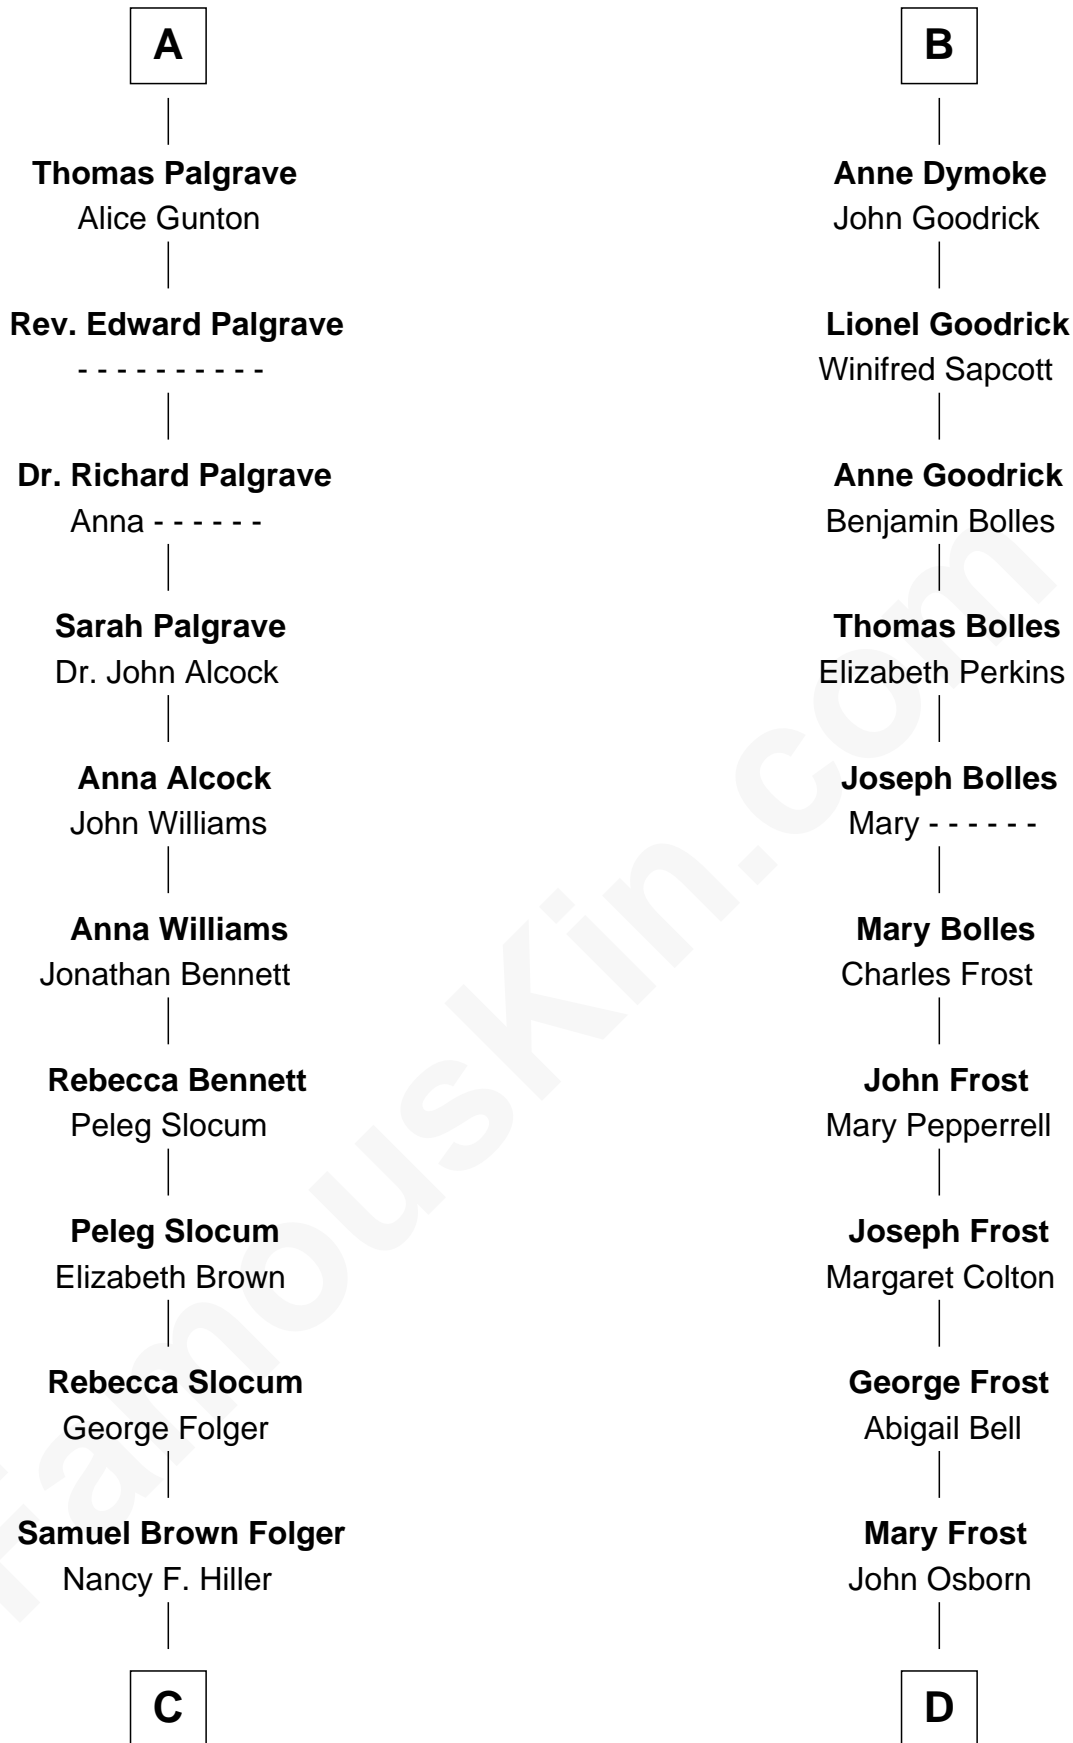

FamousKin.com

Relationship Chart of

Henry Clay Folger

Founder of Folger Shakespeare Library and Chairman of Standard Oil

18th cousin 3 times removed of

Lucille Ball

TV Actress - "I Love Lucy"

Bartholomew de Badlesmere

Margery de Badlesmere

Sir William de Ros

Maud de Roos

John de Welles

John de Welles

Eleanor de Mowbray

Eudo de Welles

Maud de Greystoke

Sir Lionel de Welles

Joan de Waterton

Margaret de Welles

Sir Thomas Dymoke

Sir Lionel Dymoke

Joanna Griffith

B

C

Henry Clay Folger

Eliza Jane Clark

Henry Clay Folger

Chairman of Standard Oil

D

Sally Bennet Osborn

Newman Durrell

George Osborn Durrell