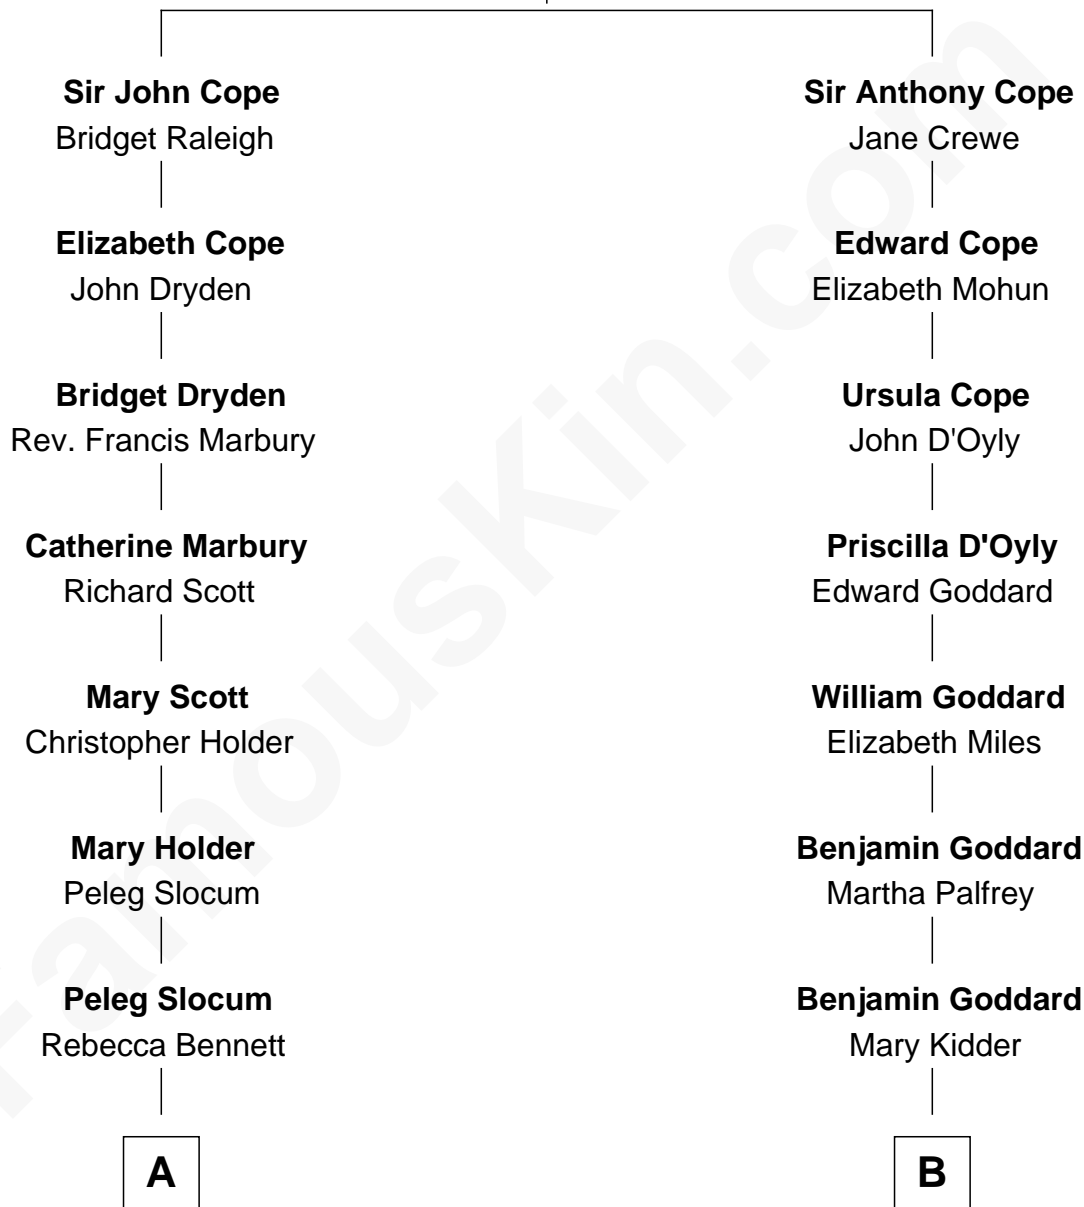

FamousKin.com

Relationship Chart of

Henry Clay Folger

Founder of Folger Shakespeare Library and Chairman of Standard Oil

11th cousin of

Robert H. Goddard

Inventor of First Liquid-propelled Rocket

Sir William Cope

Jane Spencer

A

Peleg Slocum
Elizabeth Brown

Rebecca Slocum
George Folger

Samuel Brown Folger
Nancy F. Hiller

Henry Clay Folger
Eliza Jane Clark

Henry Clay Folger
Chairman of Standard Oil

B