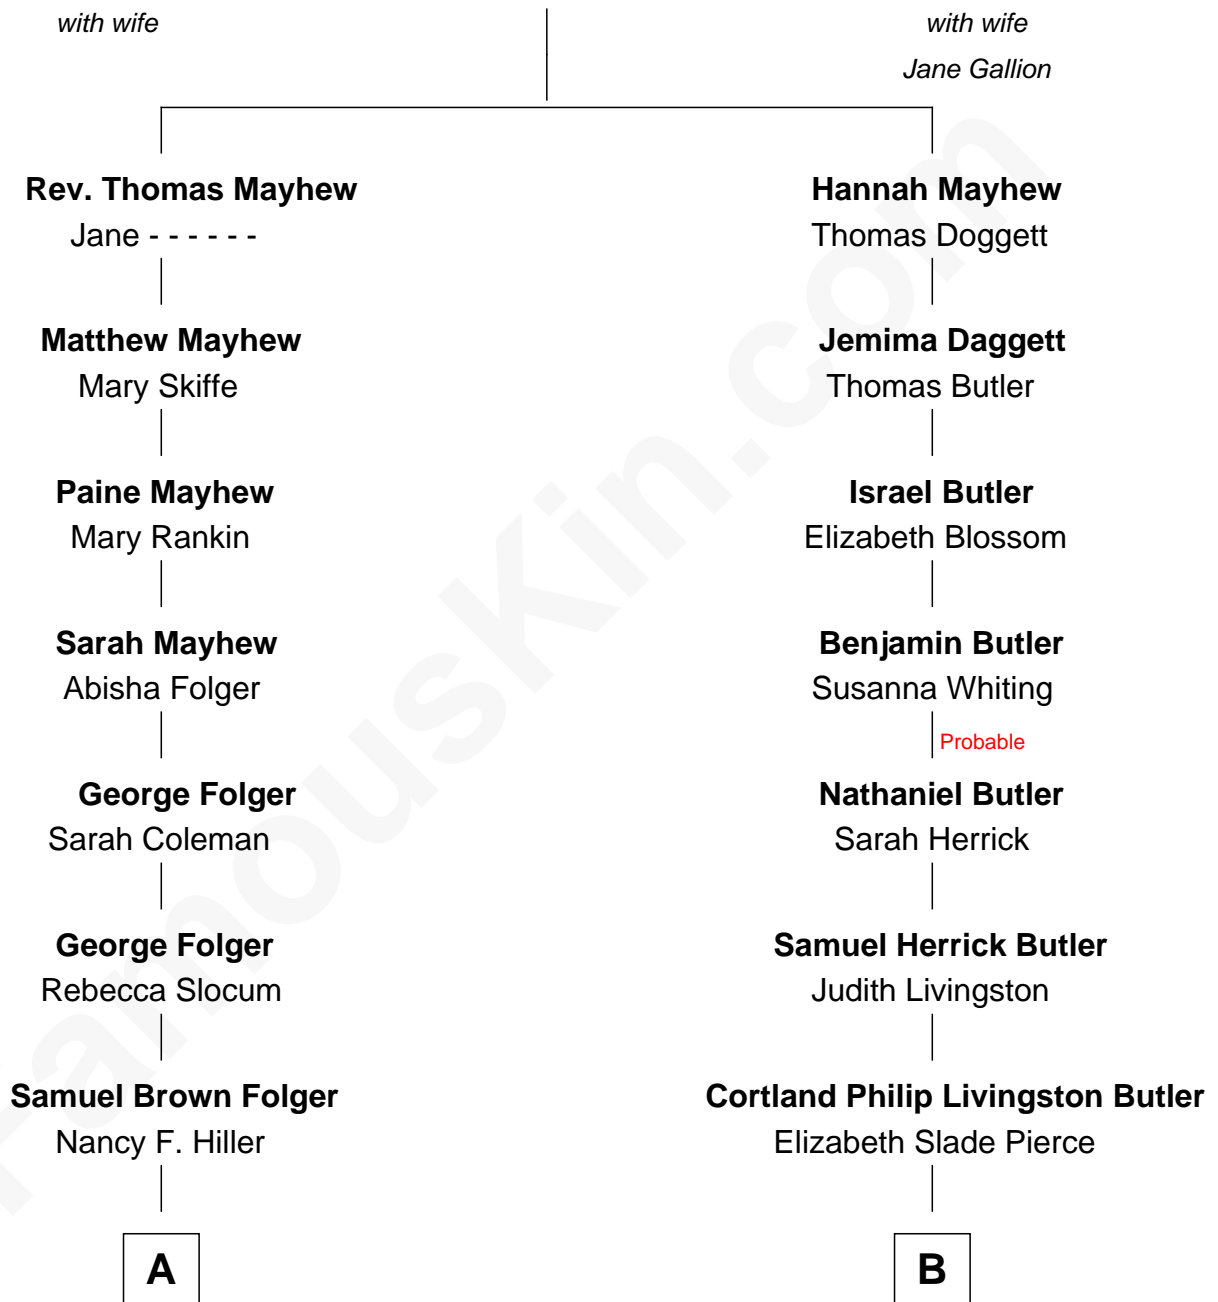

## Relationship Chart of

### Henry Clay Folger

*Founder of Folger Shakespeare Library and Chairman of Standard Oil*

8th cousin 3 times removed of

**Jeb Bush**

*43rd Governor of Florida*

**Gov. Thomas Mayhew**

**A**

**Henry Clay Folger**

Eliza Jane Clark

**Henry Clay Folger**

*Chairman of Standard Oil*

**B**

**Mary Elizabeth Butler**

Robert Emmet Sheldon

**Flora Sheldon**

Samuel Prescott Bush

**Prescott Sheldon Bush**

Dorothy Wear Walker

**George Herbert Walker Bush**

Barbara Pierce

**Jeb Bush**

*43rd Governor of Florida*

FamousKin.com