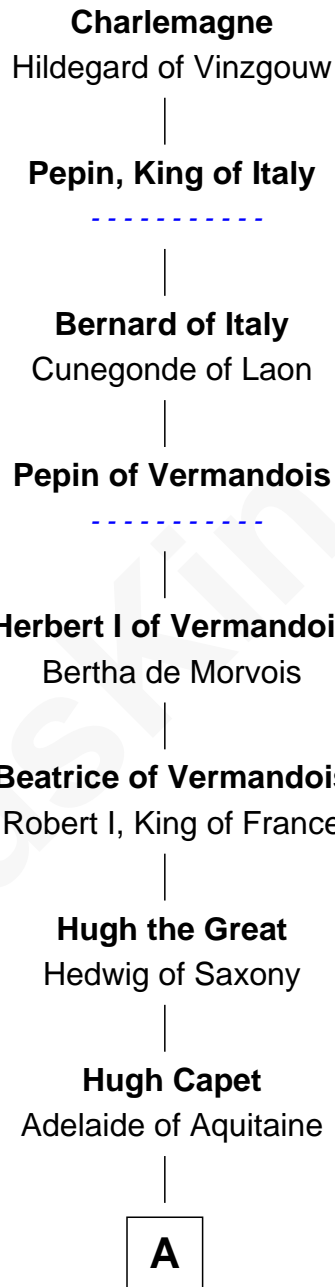

FamousKin.com

Relationship Chart of

Henry Clay Folger

Founder of Folger Shakespeare Library and Chairman of Standard Oil

34th Great-grandson of

Charlemagne

King of the Franks

A