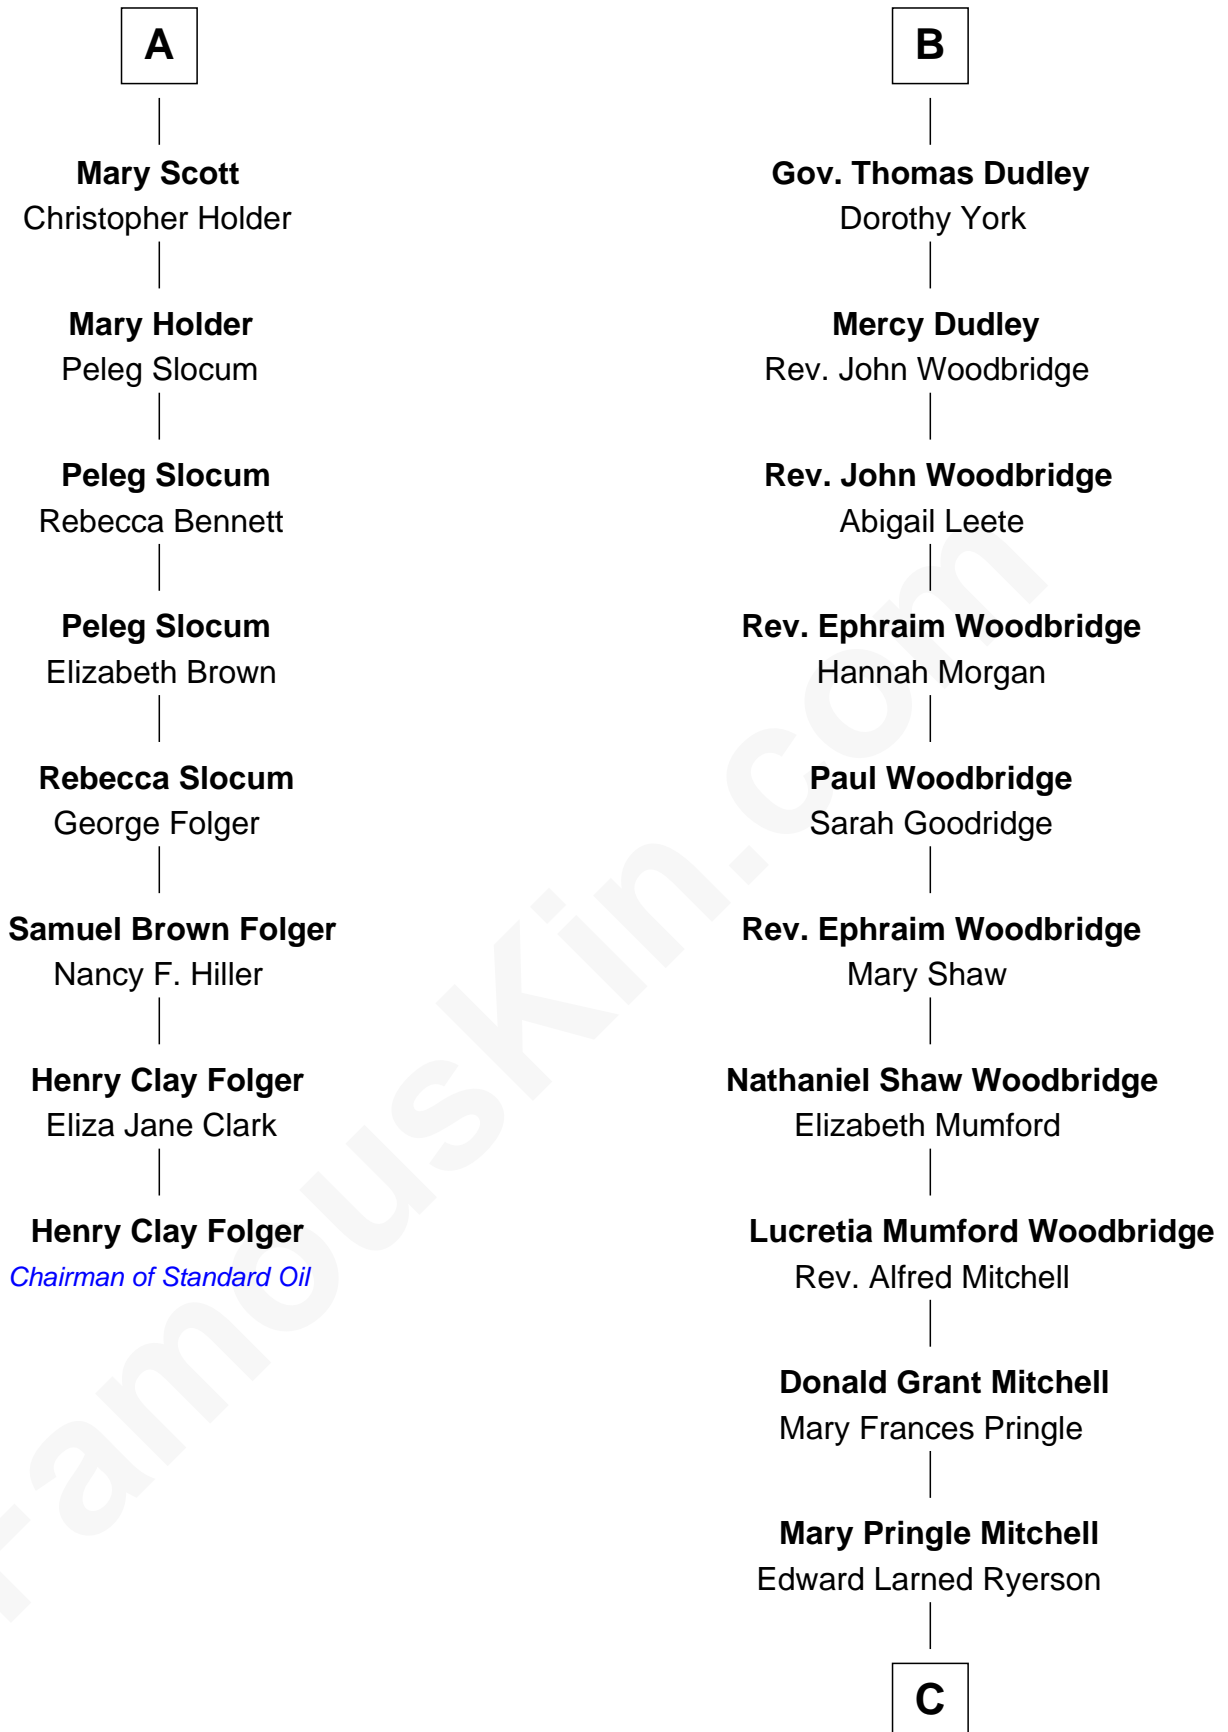

FamousKin.com

Relationship Chart of

Henry Clay Folger

Founder of Folger Shakespeare Library and Chairman of Standard Oil

14th cousin 6 times removed of

Paget Brewster
TV Actress

Sir Walter Blount
Sancha de Ayala

A

Constance Blount
Sir John Sutton

Sir John Sutton
Elizabeth Berkeley

Sir Edmund Sutton
Joyce Tiptoft

Sir Edward Sutton
Cecily Willoughby

Sir John Sutton
Cecily Grey

Sir Henry Dudley
----- Ashton

Probable

Roger Dudley
Susanna Thorne

B

C

Donald Mitchell Ryerson

Isabelle McGenniss

Joan Ryerson

George Washington Wales Brewster

Galen Brewster

Hathaway Tew

Paget Brewster

TV Actress