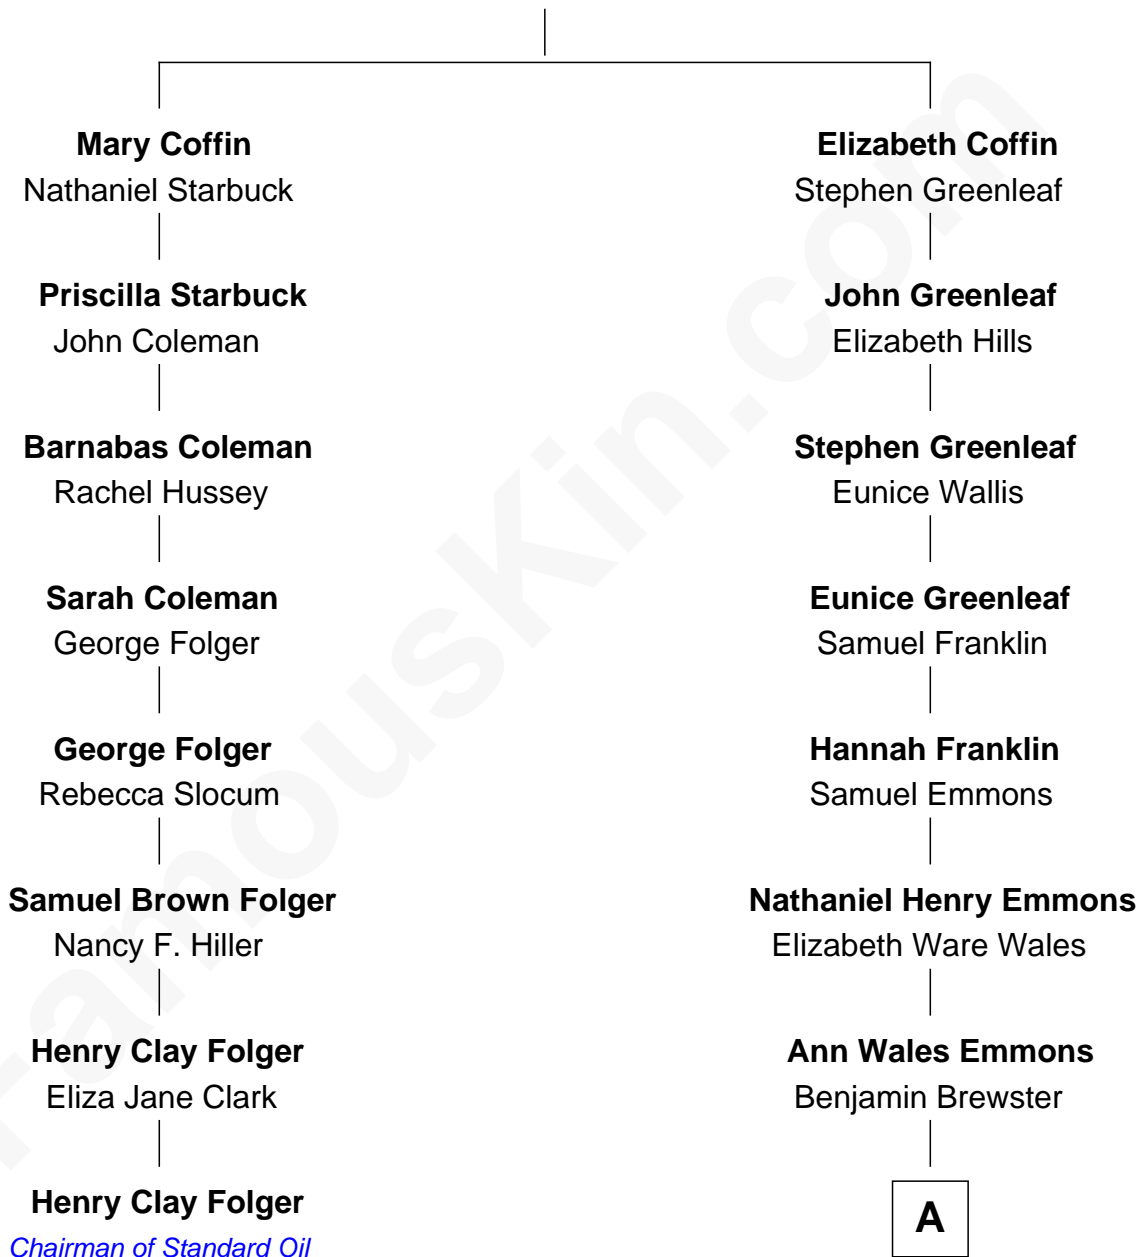

FamousKin.com

Relationship Chart of

Henry Clay Folger

Founder of Folger Shakespeare Library and Chairman of Standard Oil

7th cousin 3 times removed of

Paget Brewster
TV Actress

Tristram Coffin
Dionis Stevens

A

Dr. George Washington Wales Brewster

Ellen Mackenzie Hodge

George Washington Wales Brewster

Joan Ryerson

Galen Brewster

Hathaway Tew

Paget Brewster

TV Actress