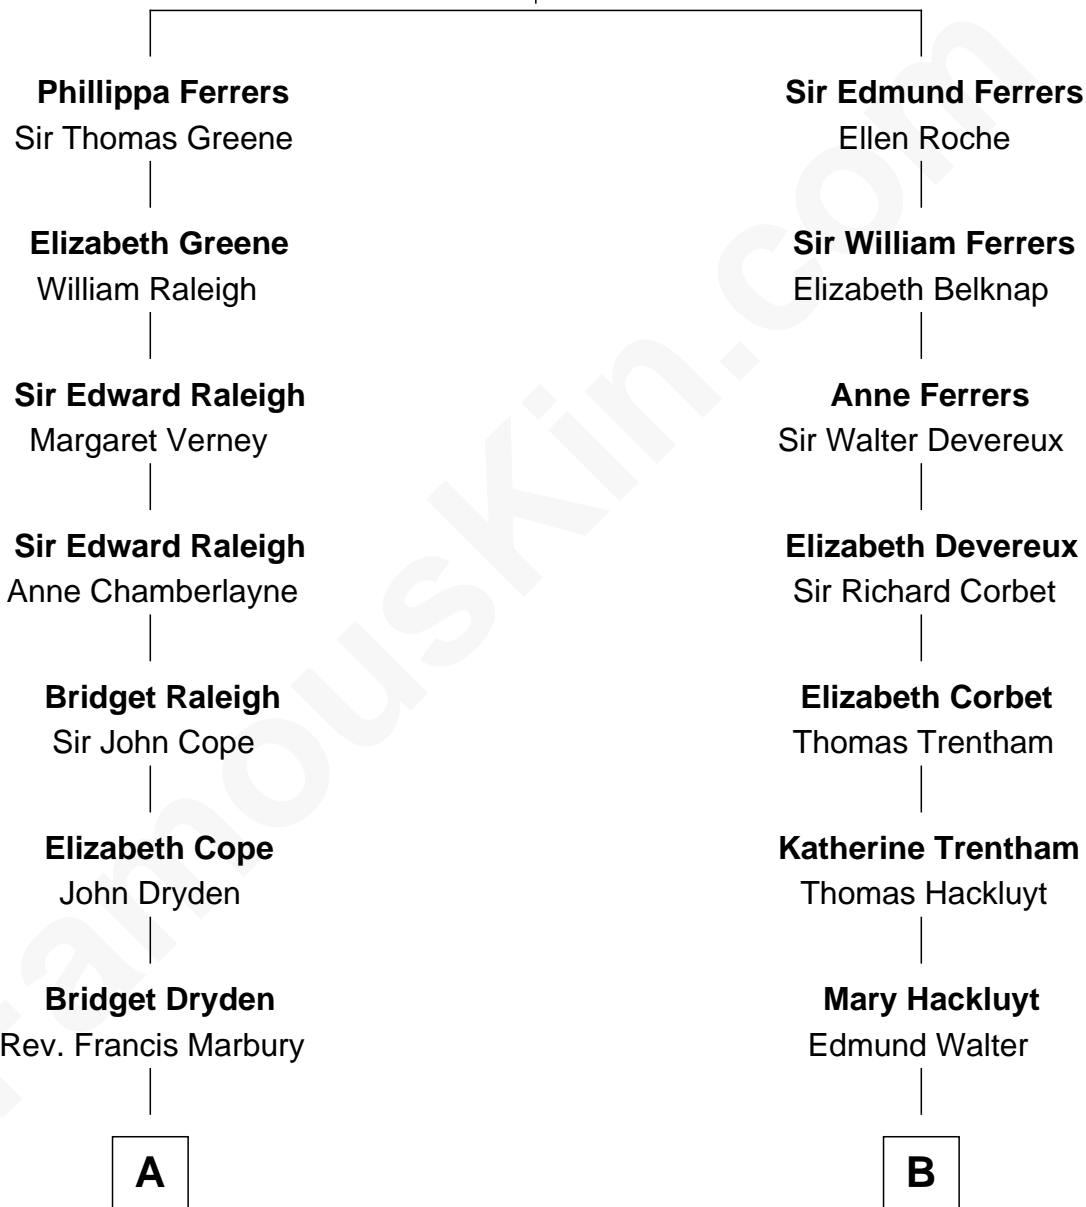

FamousKin.com

Relationship Chart of

Henry Clay Folger

Founder of Folger Shakespeare Library and Chairman of Standard Oil

15th cousin 4 times removed of

Paget Brewster
TV Actress

Robert de Ferrers
Margaret Despencer

C

George Washington Wales Brewster

Joan Ryerson

Galen Brewster

Hathaway Tew

Paget Brewster

TV Actress

FamousKin.com