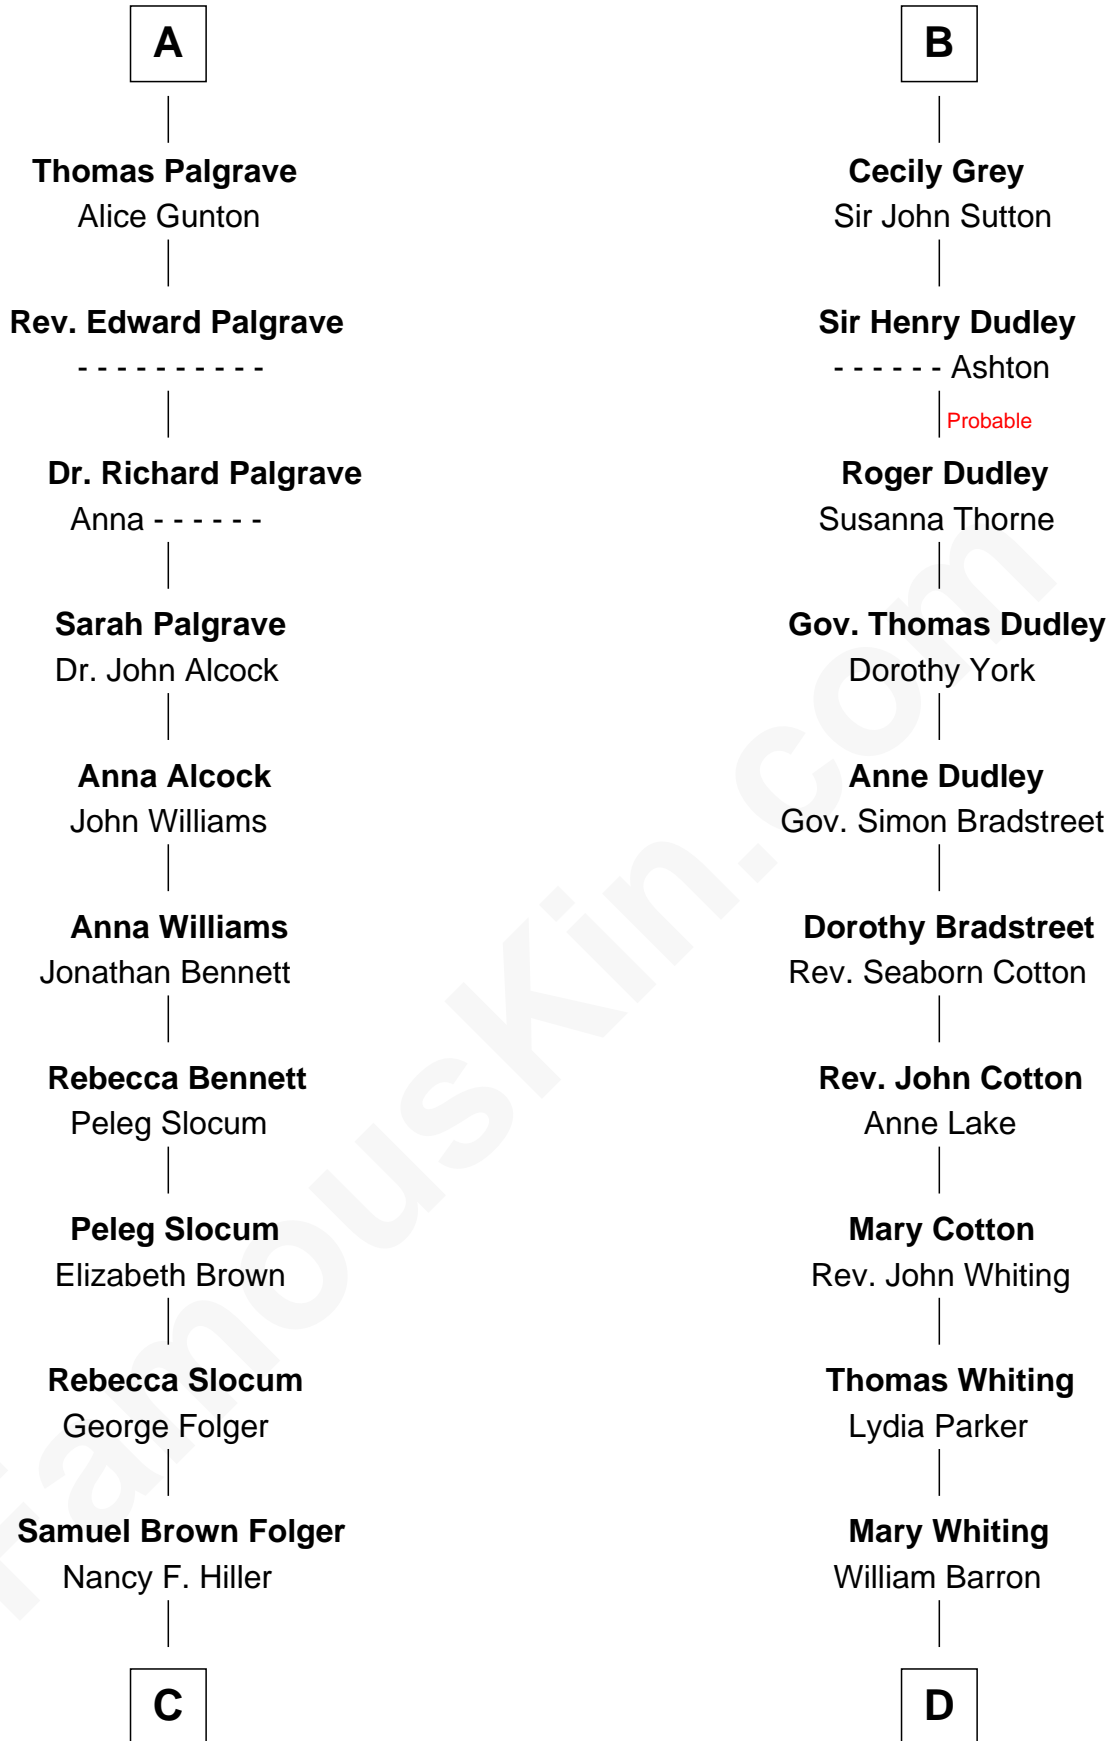

FamousKin.com

Relationship Chart of

Henry Clay Folger

Founder of Folger Shakespeare Library and Chairman of Standard Oil

18th cousin 2 times removed of

James Sherman

27th U.S. Vice-President

Bartholomew de Badlesmere

Margery de Badlesmere

Sir William de Ros

Thomas de Ros

Beatrice de Stafford

Margaret de Ros

Sir Reynold Grey

Margaret Grey

Sir William Bonville

William Bonville

Elizabeth Harington

William Bonville

Katherine Neville

Cecily Bonville

Thomas Grey

B

C

Henry Clay Folger
Eliza Jane Clark

Henry Clay Folger
Chairman of Standard Oil

D

Mary Augusta Barron
Stalham Williams

Frances Lucretia Williams
Richard Winslow Sherman

Mary Frances Sherman
Richard Updike Sherman