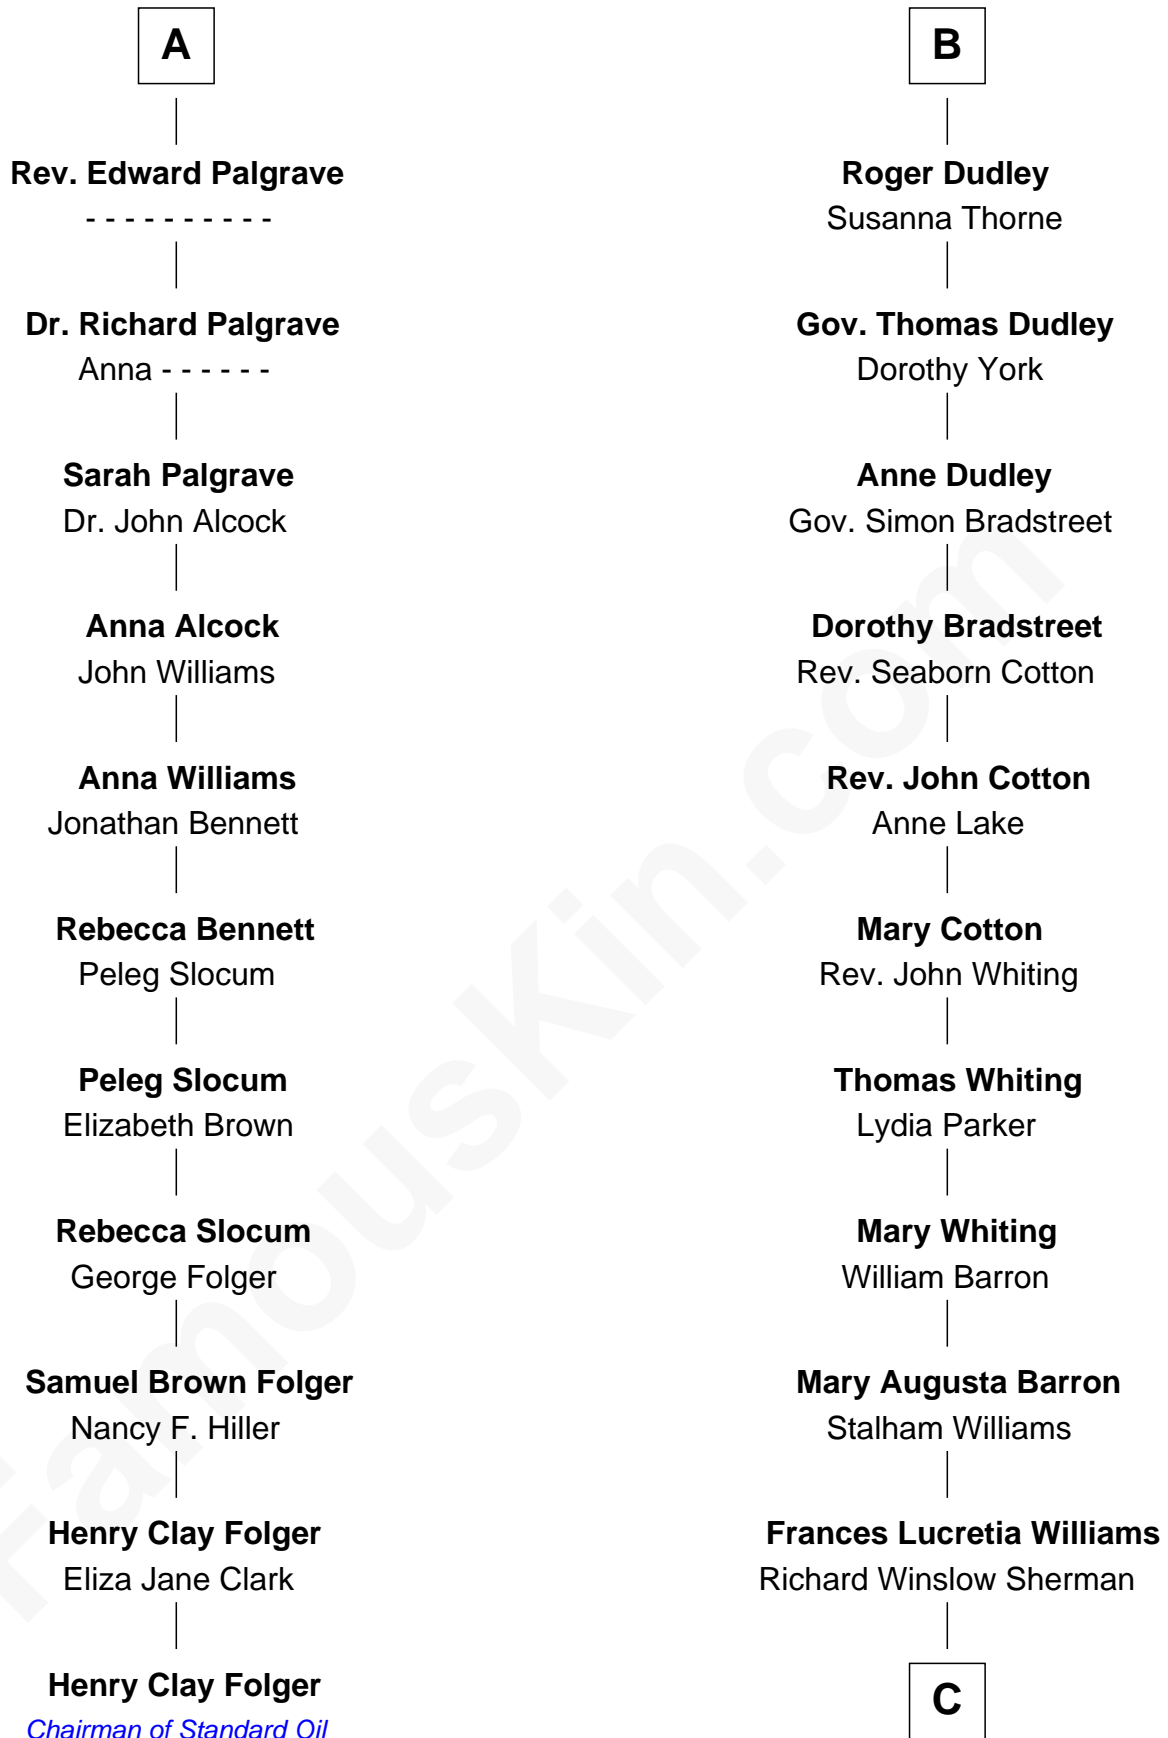

FamousKin.com

Relationship Chart of

Henry Clay Folger

Founder of Folger Shakespeare Library and Chairman of Standard Oil

17th cousin 1 time removed of

James Sherman

27th U.S. Vice-President

Richard Fitzalan
Eleanor Plantagenet

C

Mary Frances Sherman
Richard Updike Sherman

James Sherman
27th U.S. Vice-President

FamousKin.com