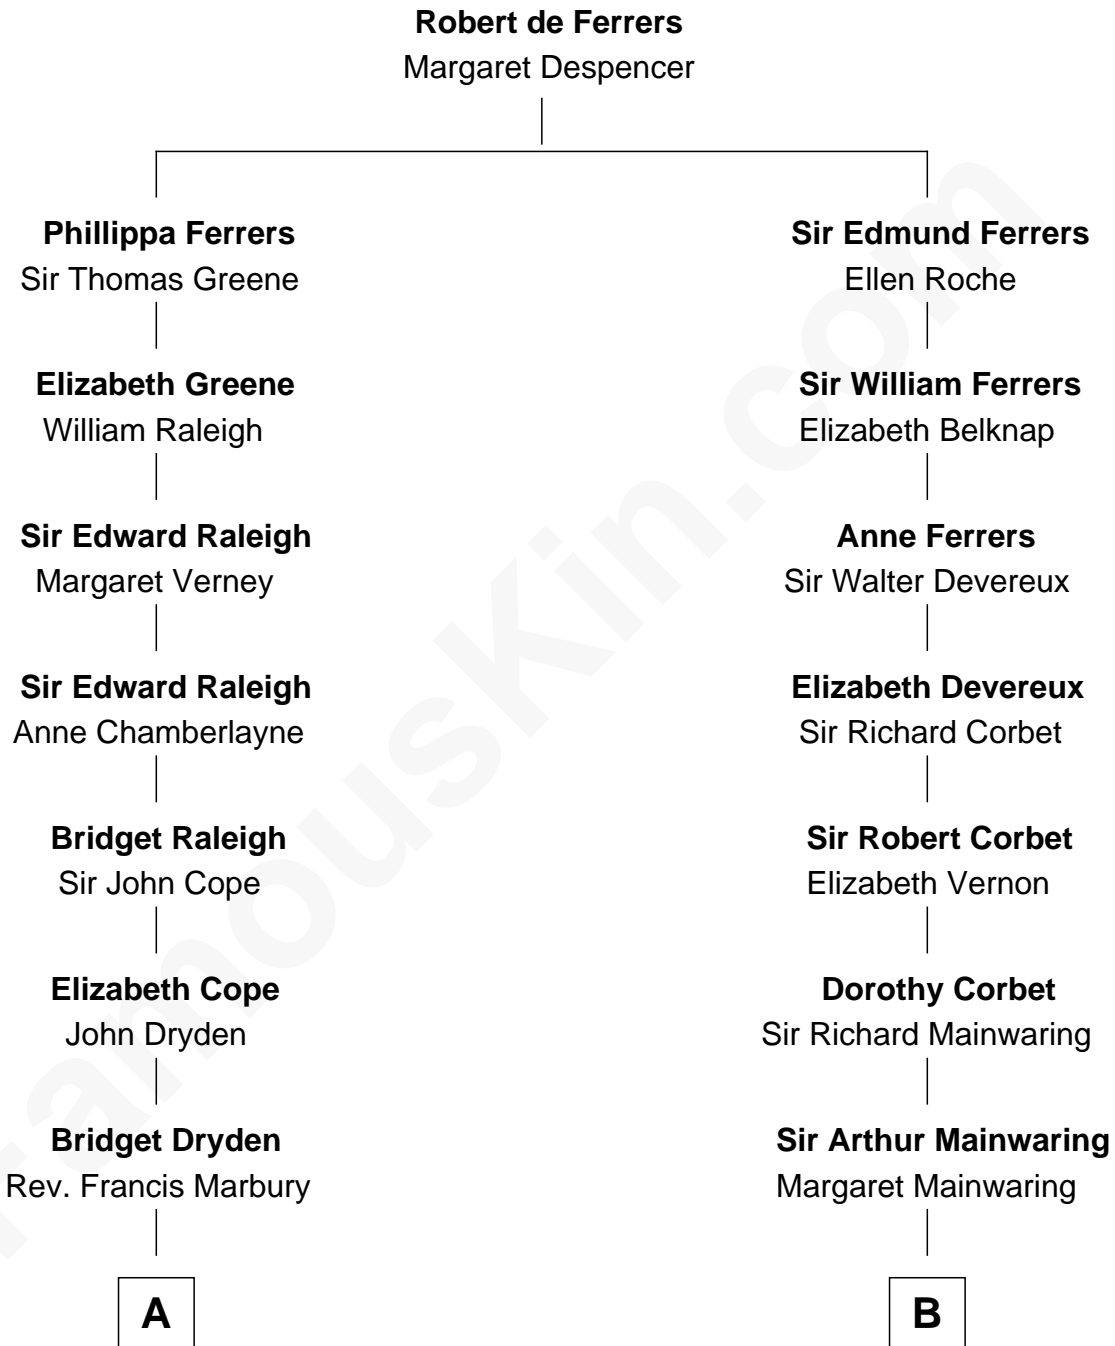

FamousKin.com

Relationship Chart of

Henry Clay Folger

Founder of Folger Shakespeare Library and Chairman of Standard Oil

15th cousin 3 times removed of

John Foster Dulles

52nd U.S. Secretary of State

C

Allen Macy Dulles

Edith Foster

John Foster Dulles

52nd U.S. Secretary of State

FamousKin.com