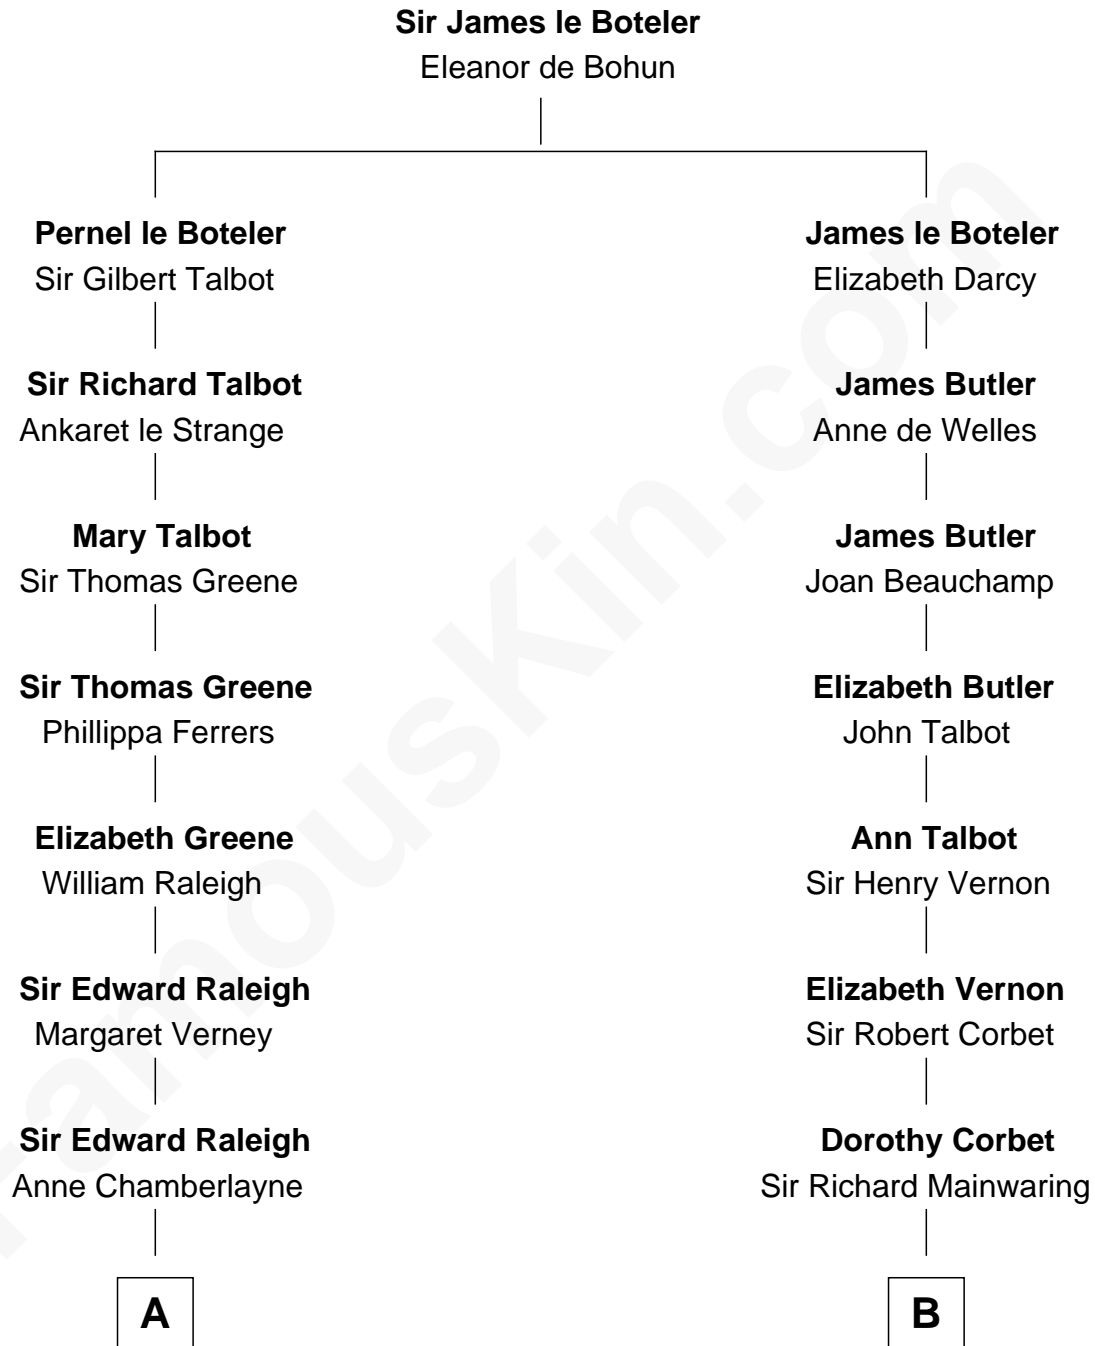

FamousKin.com

Relationship Chart of

Henry Clay Folger

Founder of Folger Shakespeare Library and Chairman of Standard Oil

18th cousin 1 time removed of

John Foster Dulles

52nd U.S. Secretary of State

C

Henry Clay Folger
Eliza Jane Clark

Henry Clay Folger
Chairman of Standard Oil

D

Harriet Lathrop Winslow
Rev. John Welsh Dulles

Allen Macy Dulles
Edith Foster

John Foster Dulles
52nd U.S. Secretary of State