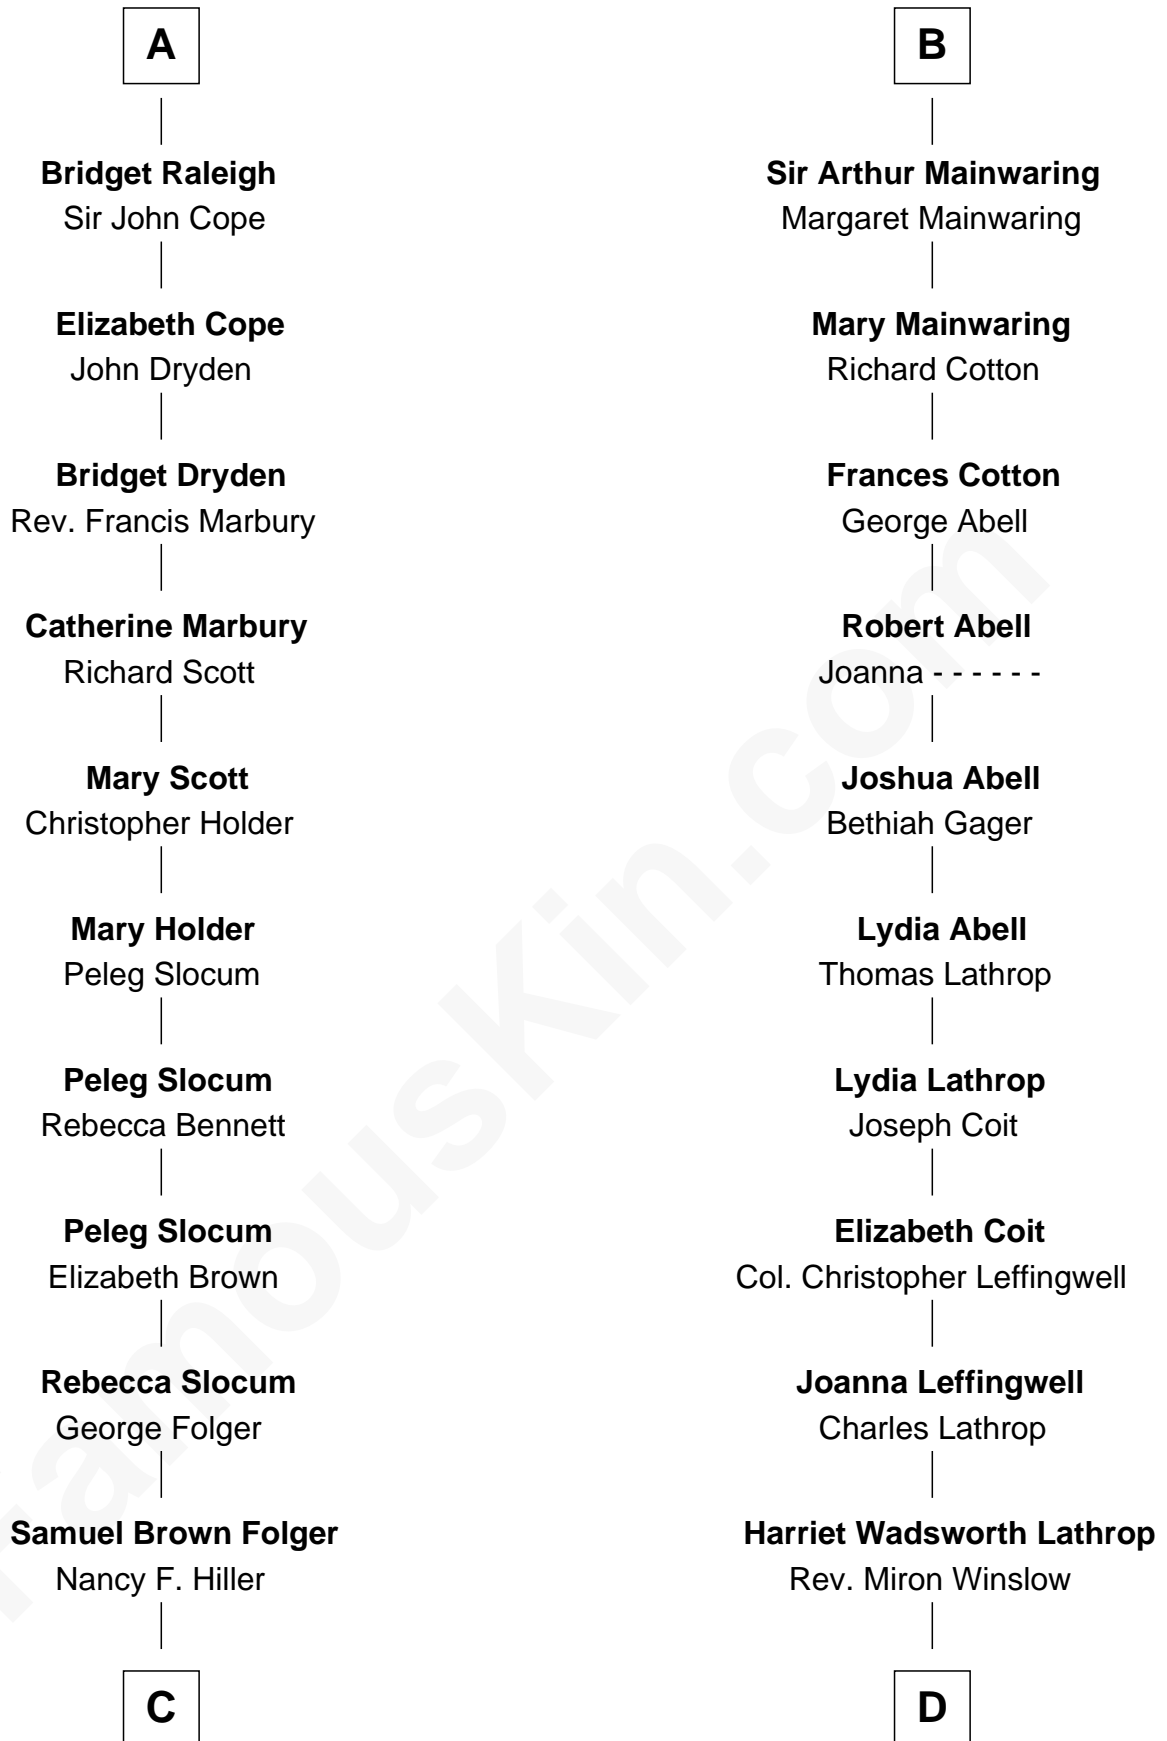

FamousKin.com

Relationship Chart of

Henry Clay Folger

Founder of Folger Shakespeare Library and Chairman of Standard Oil

18th cousin 1 time removed of

John Foster Dulles

52nd U.S. Secretary of State

C

Henry Clay Folger
Eliza Jane Clark

Henry Clay Folger
Chairman of Standard Oil

D

Harriet Lathrop Winslow
Rev. John Welsh Dulles

Allen Macy Dulles
Edith Foster

John Foster Dulles
52nd U.S. Secretary of State