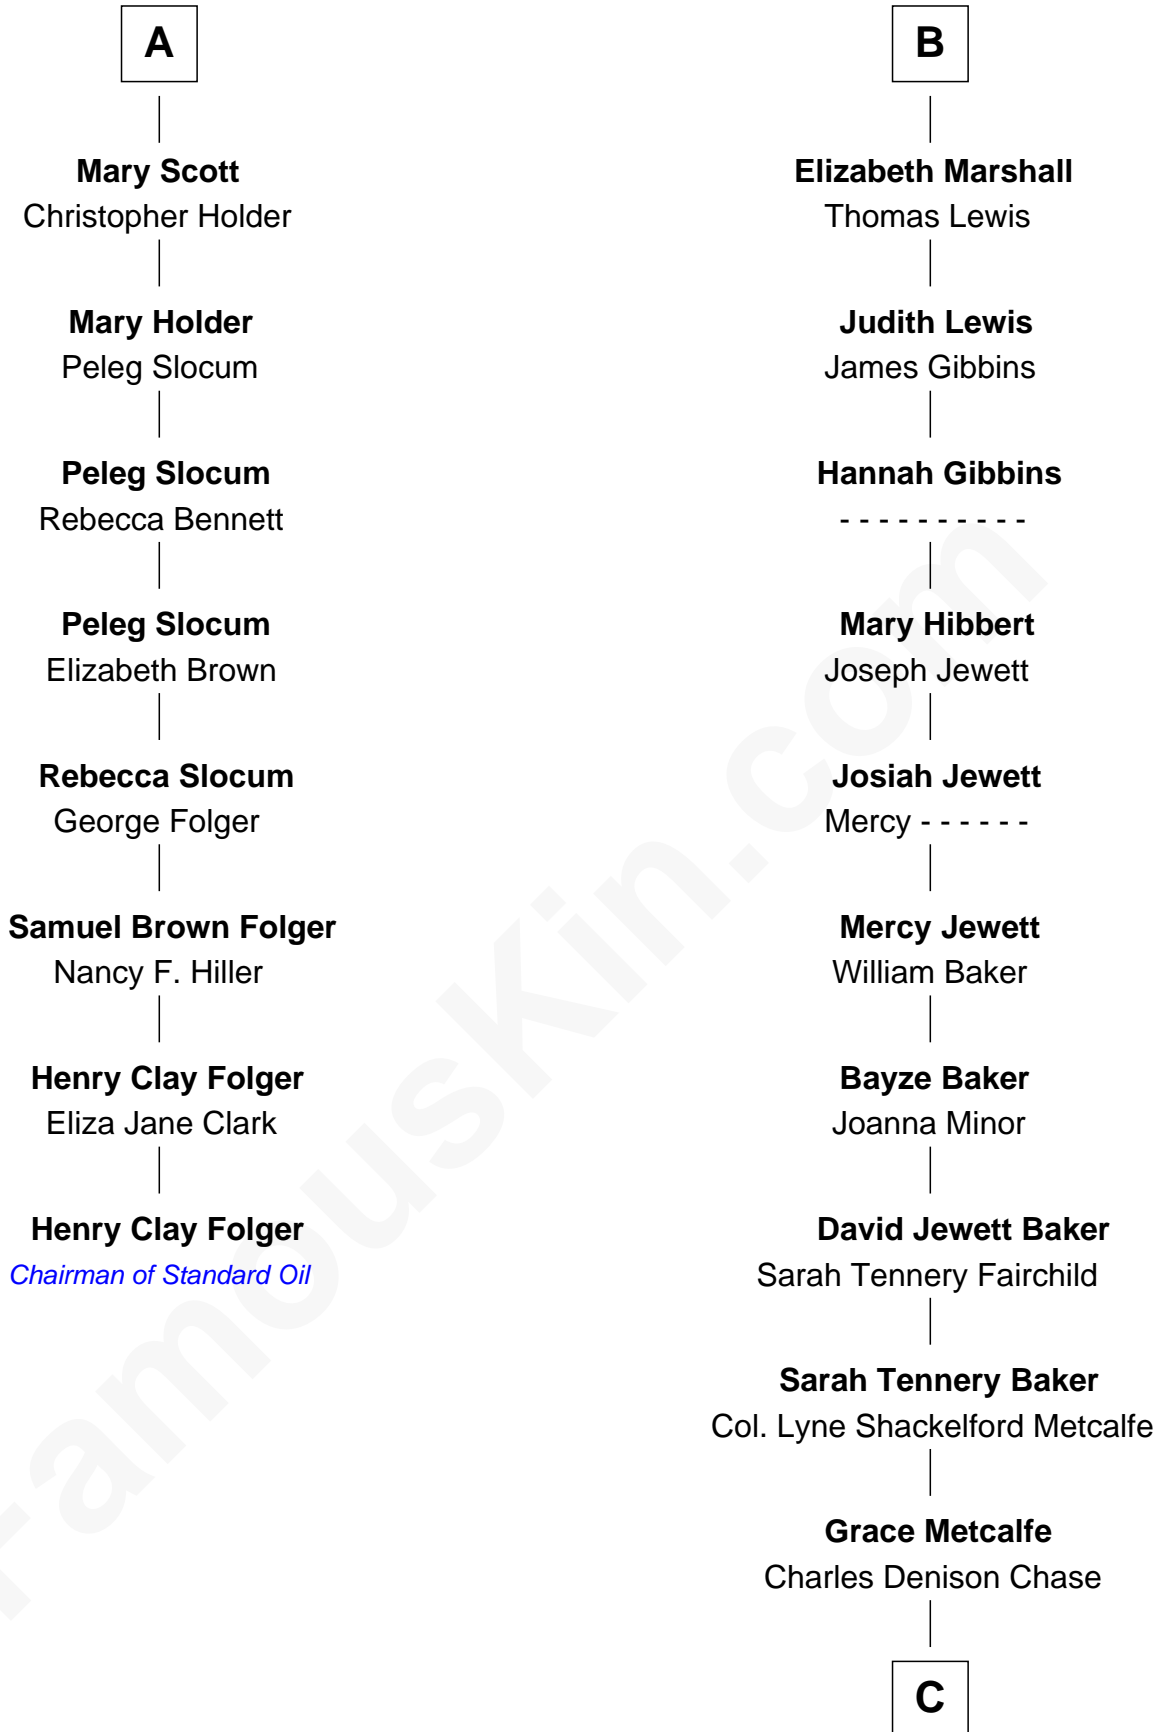

FamousKin.com

Relationship Chart of

Henry Clay Folger

Founder of Folger Shakespeare Library and Chairman of Standard Oil

14th cousin 5 times removed of

Chevy Chase

Comedian, Actor and Writer

Sir Walter Blount

Sancha de Ayala

Sir Thomas Blount

Margaret de Gresley

Sir Thomas Blount

Agnes Hawley

Anne Blount

William Marbury

Robert Marbury

Constance Blount

Sir John Sutton

Sir John Sutton

Elizabeth Berkeley

Eleanor Sutton

Sir Henry Beaumont

Constance Beaumont

John Mytton

Joyce Mytton

John Harpersfield

Edward Harpersfield alias Mytton

Anne Skrimshire

Katherine Mytton

Roger Marshall

B

C