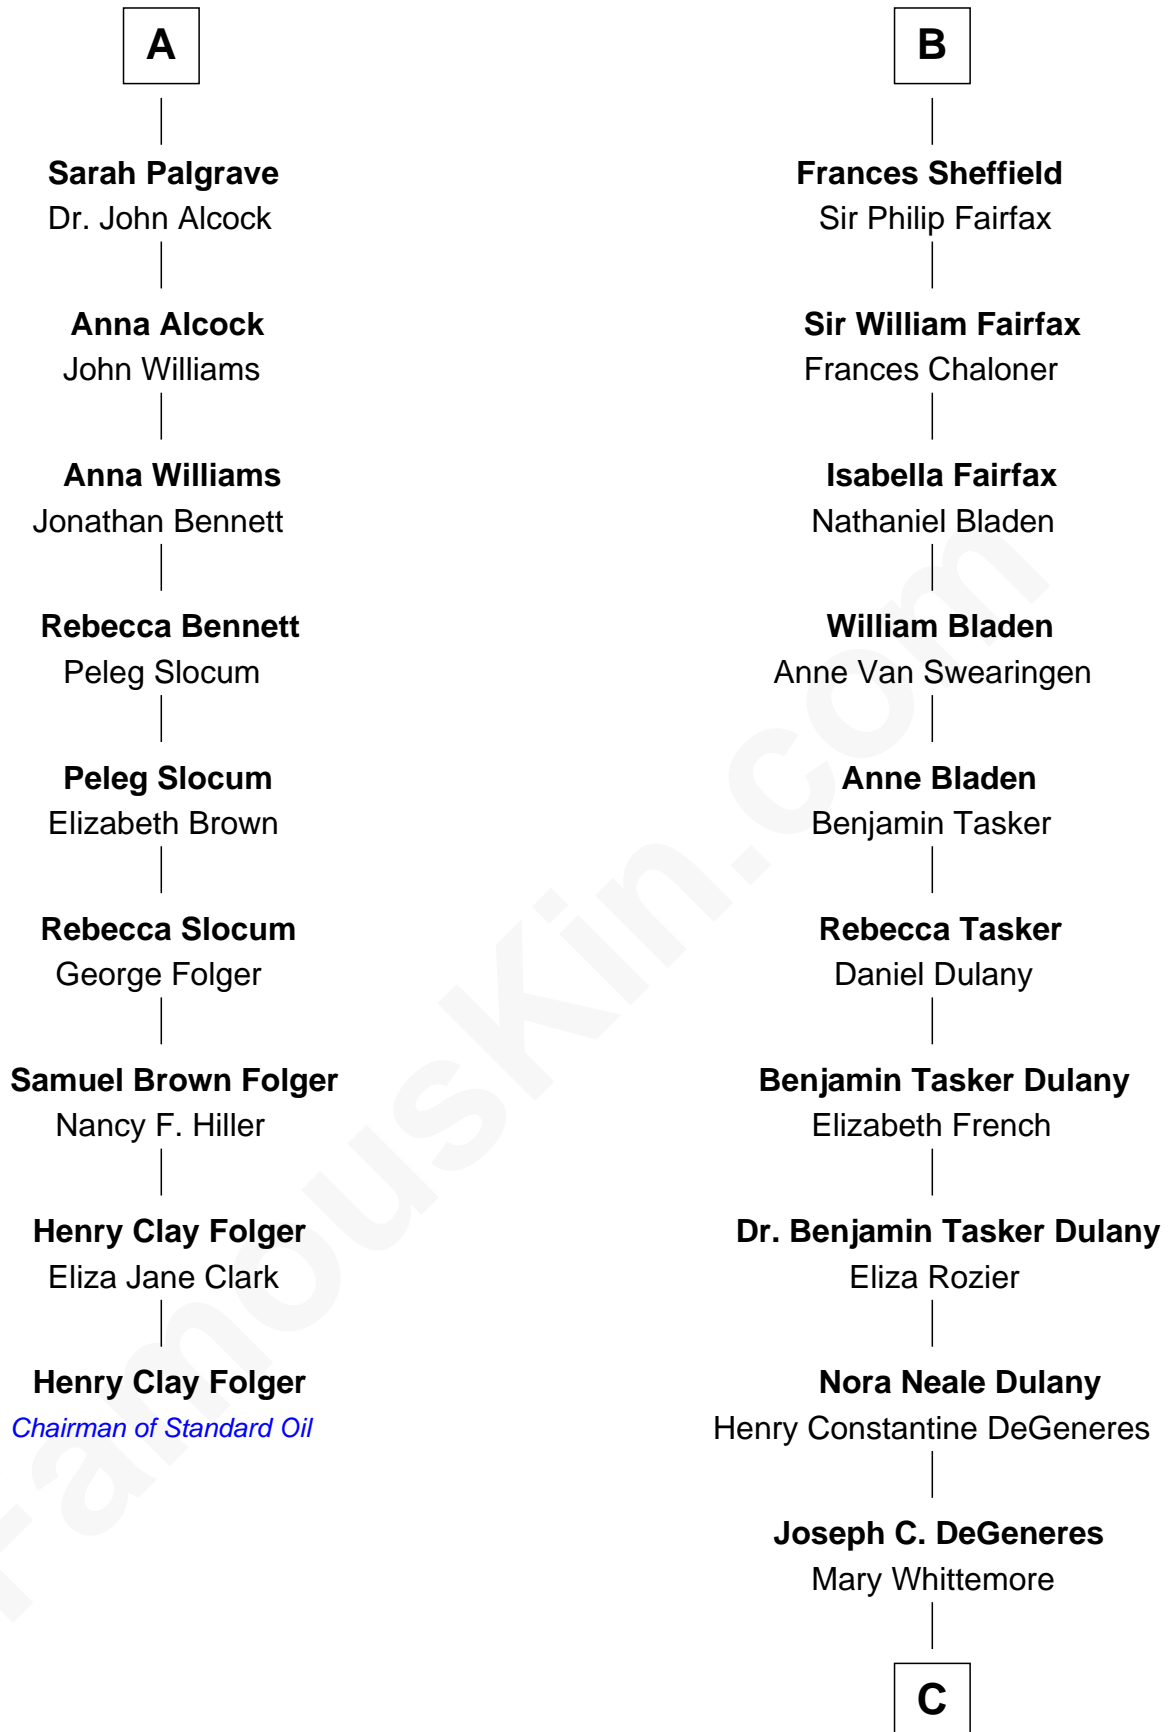

## Relationship Chart of

### Henry Clay Folger

*Founder of Folger Shakespeare Library and Chairman of Standard Oil*

15th cousin 5 times removed of

### Ellen DeGeneres

*Comedienne and TV Personality*

**Sir Robert Goushill**

Elizabeth Fitzalan

C

Alfred George DeGeneres

Julia E. Billiu

Elliot Everett DeGeneres

Ruth Elodie Martin

Elliot Everett DeGeneres

Betty Jane Pfeffer

Ellen DeGeneres

*Comedienne and TV Personality*