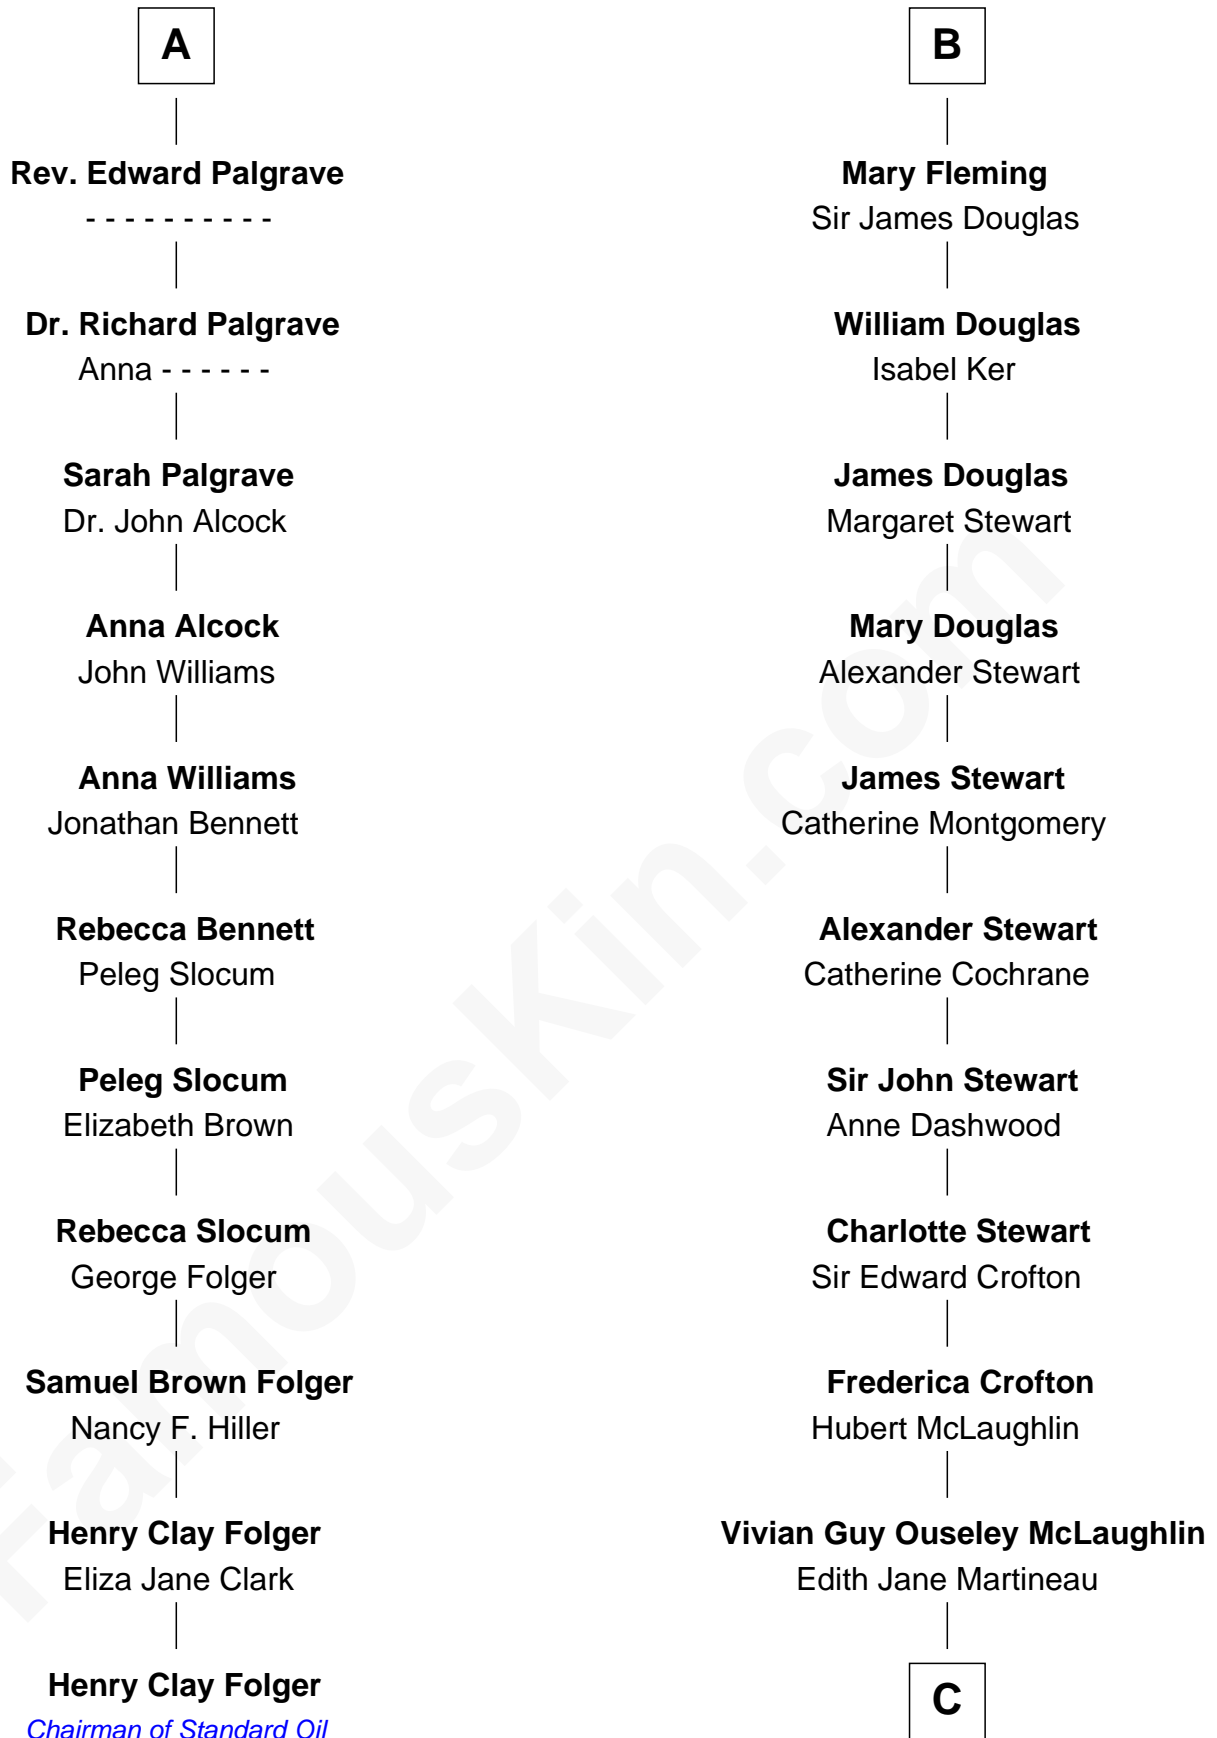

FamousKin.com

Relationship Chart of

Henry Clay Folger

Founder of Folger Shakespeare Library and Chairman of Standard Oil

17th cousin 2 times removed of

Guy Ritchie

British Filmmaker

Richard Fitzalan
Eleanor Plantagenet

C

Doris Margaretta McLaughlin

Stuart John Ritchie

John Vivian Ritchie

Amber Mary Parkinson

Guy Ritchie

British Filmmaker

FamousKin.com