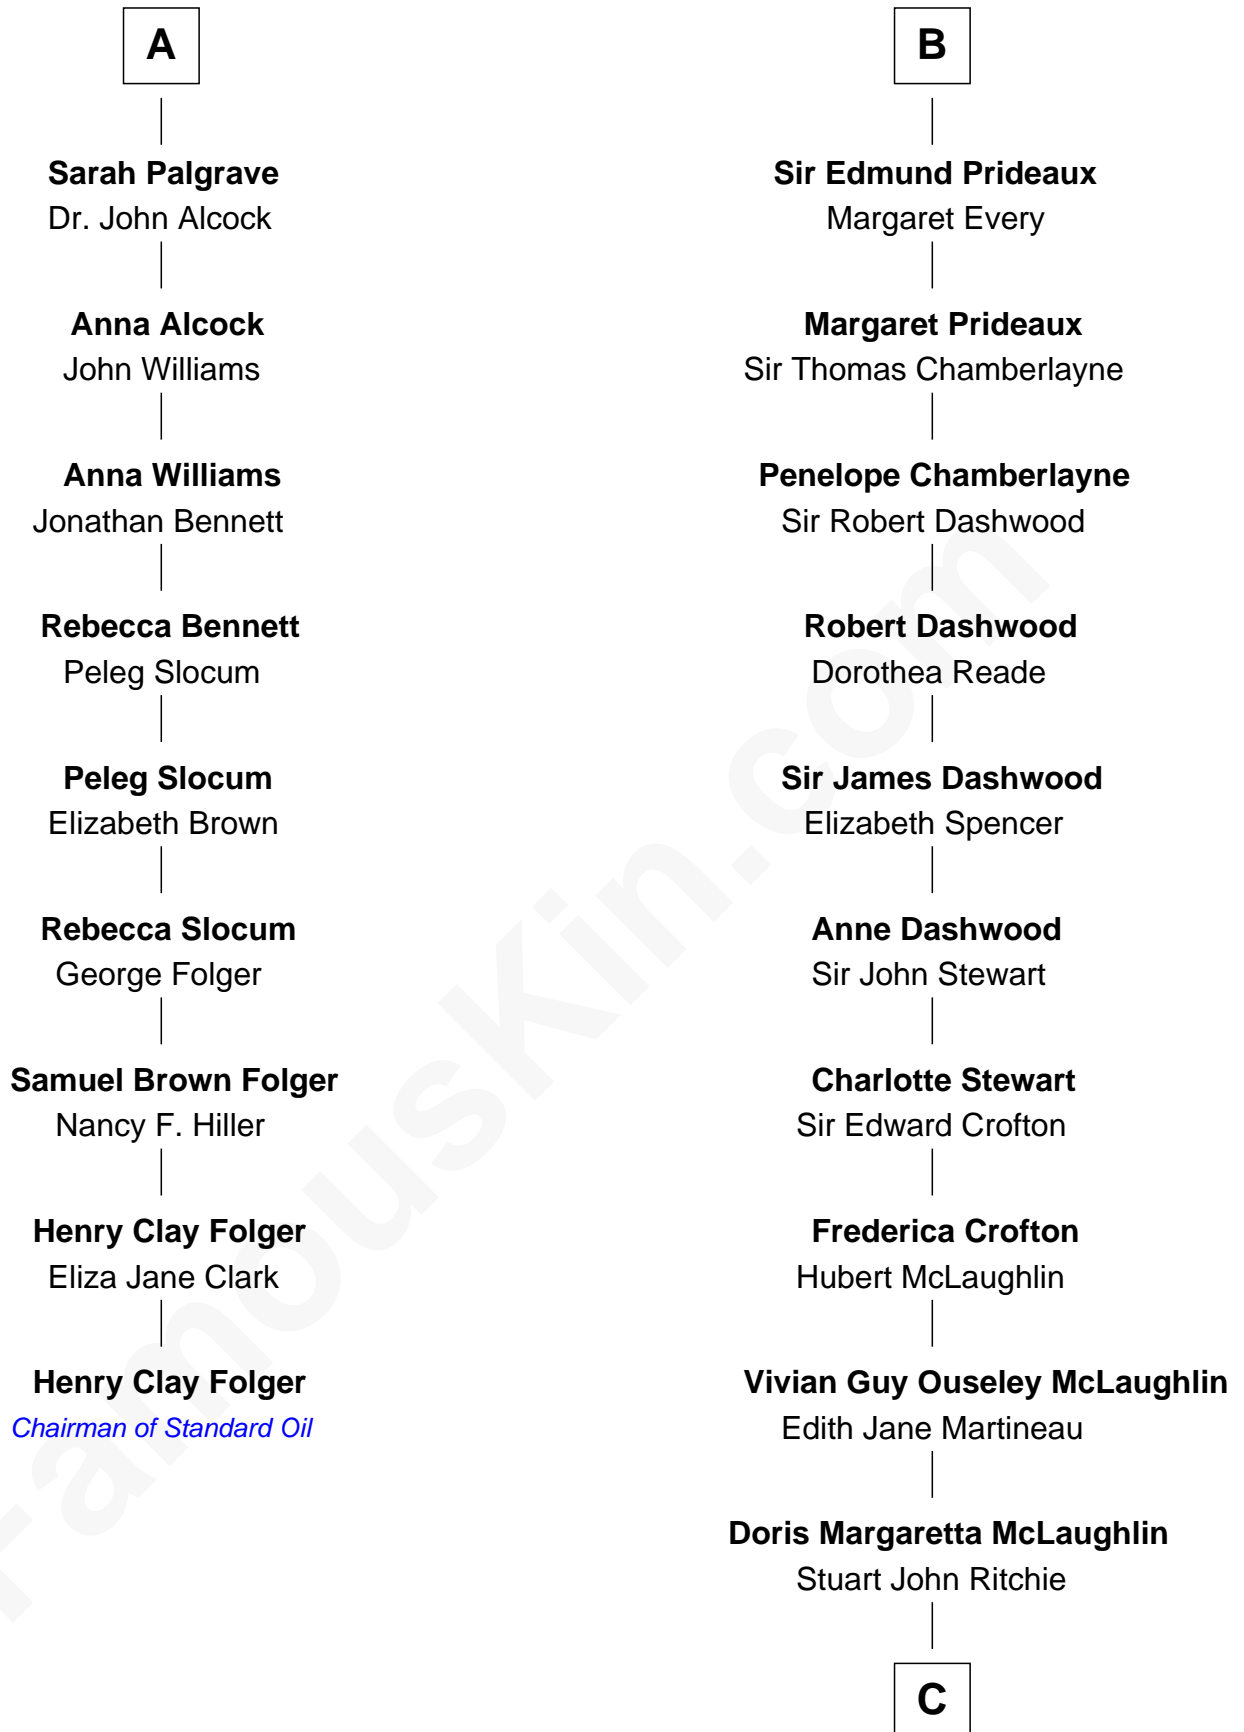

FamousKin.com

Relationship Chart of

Henry Clay Folger

Founder of Folger Shakespeare Library and Chairman of Standard Oil

15th cousin 3 times removed of

Guy Ritchie

British Filmmaker

C

John Vivian Ritchie
Amber Mary Parkinson

Guy Ritchie
British Filmmaker

FamousKin.com