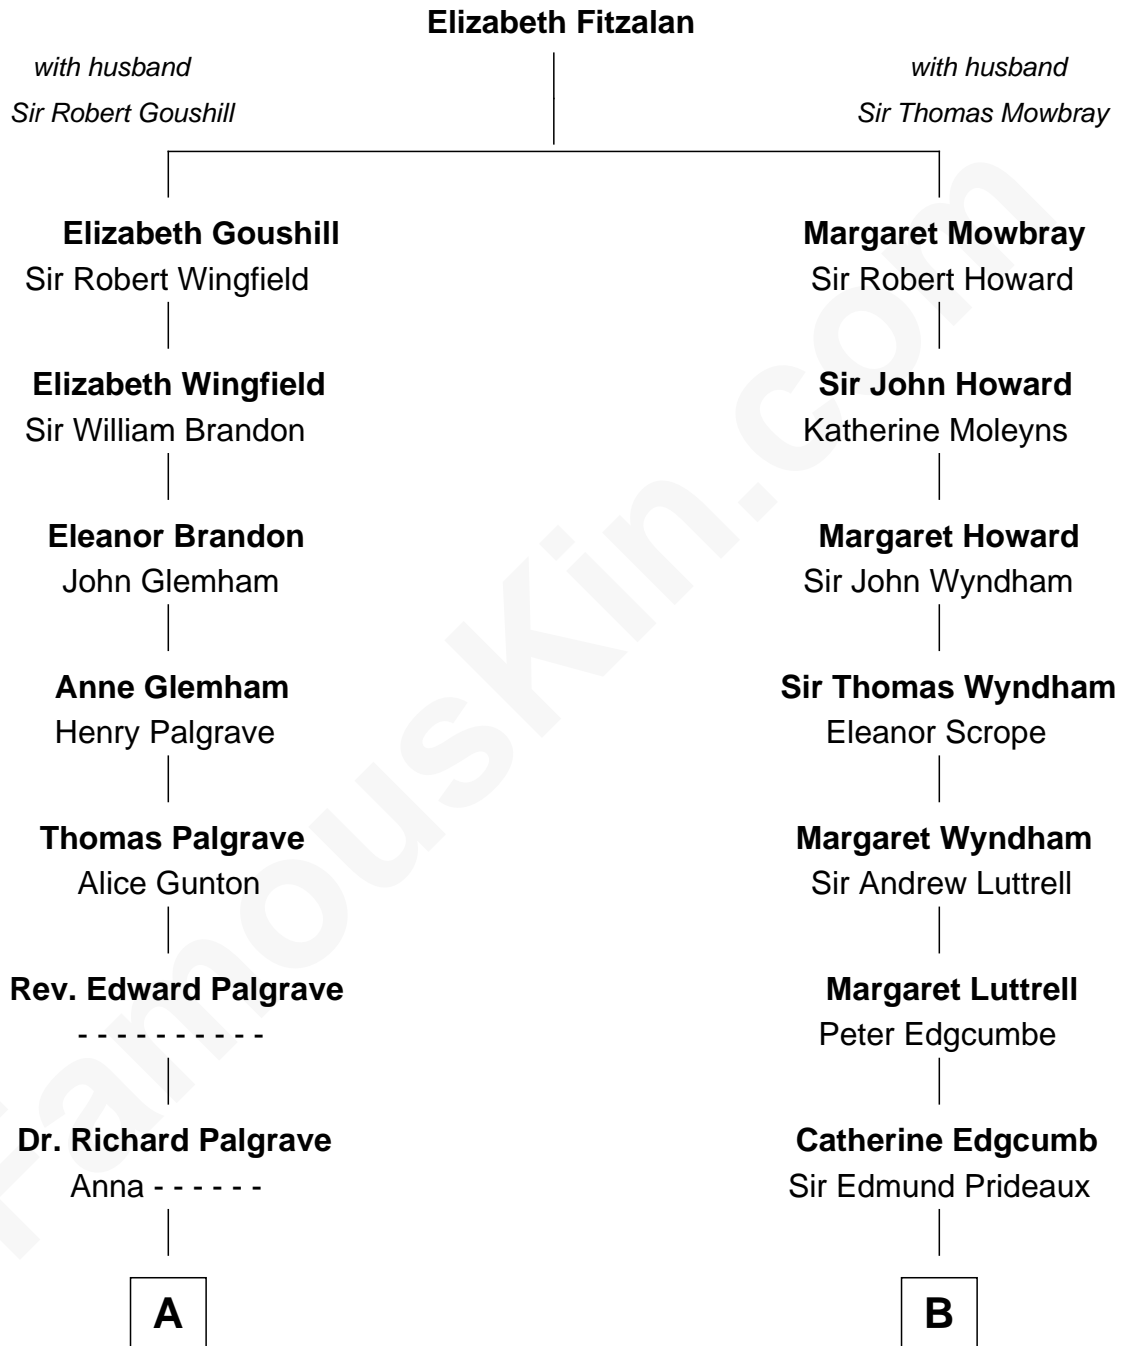

FamousKin.com

Relationship Chart of

Henry Clay Folger

Founder of Folger Shakespeare Library and Chairman of Standard Oil

15th cousin 3 times removed of

Guy Ritchie

British Filmmaker

C

John Vivian Ritchie
Amber Mary Parkinson

Guy Ritchie
British Filmmaker

FamousKin.com