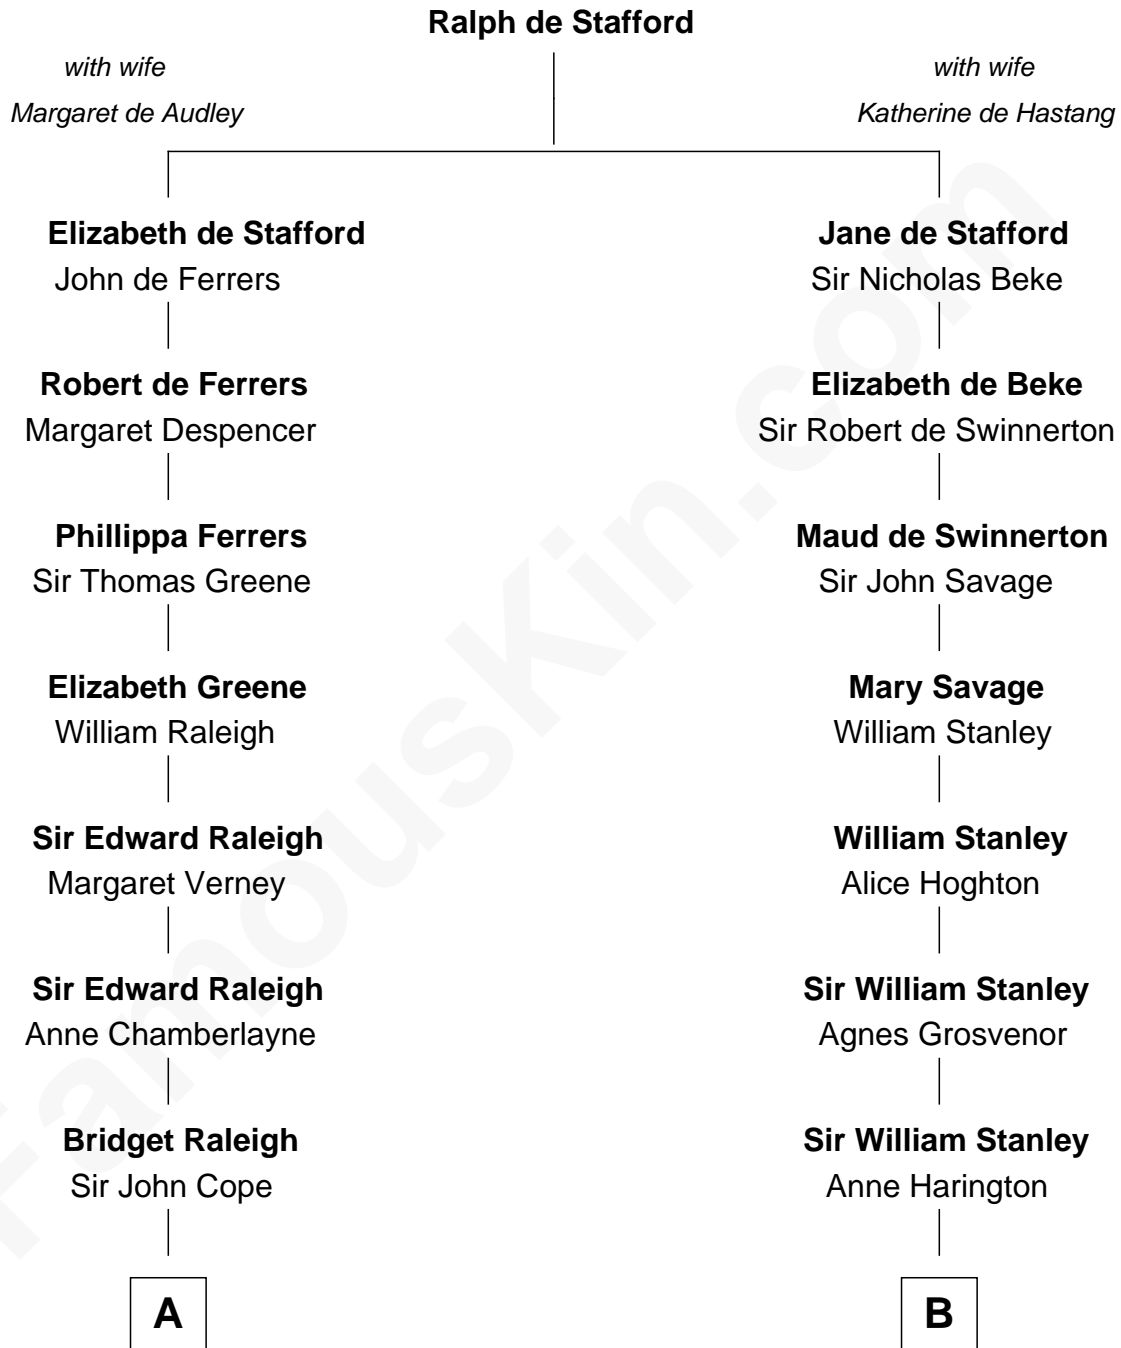

Thomas Hunt Morgan

Nobel Prize Winner in Physiology or Medicine