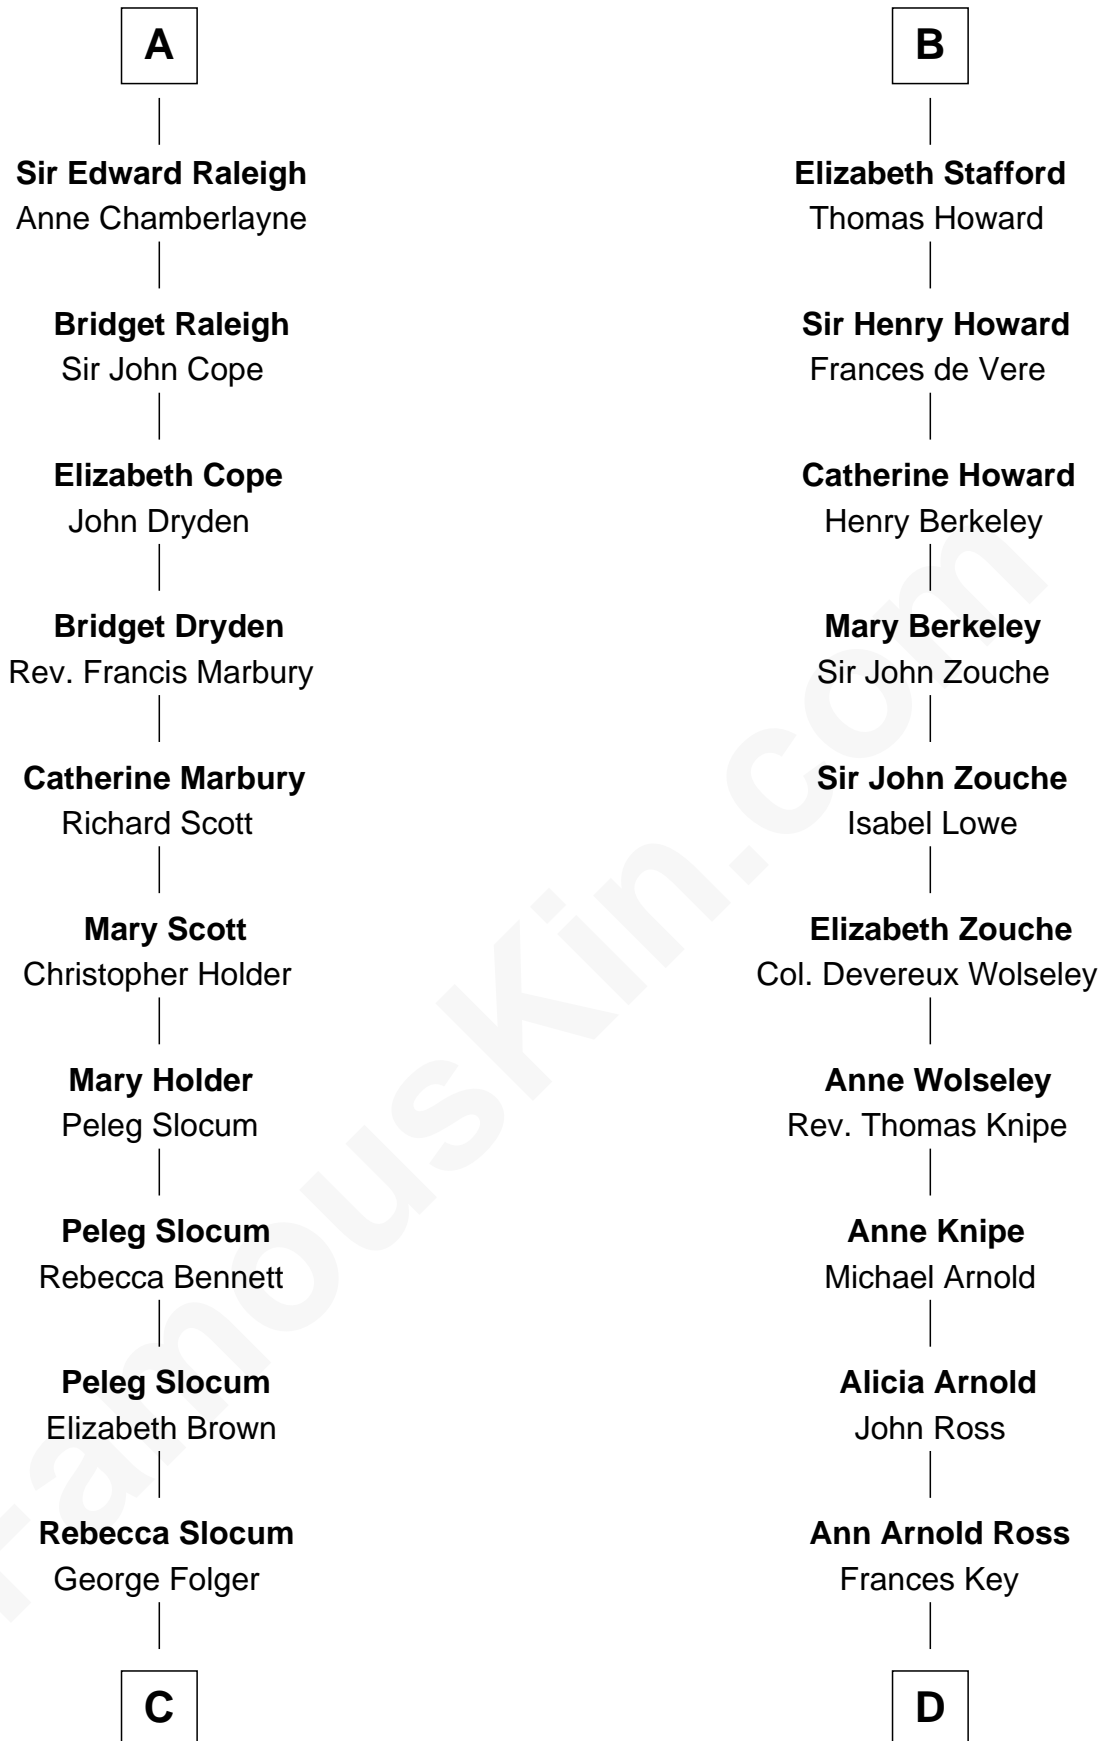

FamousKin.com

Relationship Chart of

Henry Clay Folger

Founder of Folger Shakespeare Library and Chairman of Standard Oil

19th cousin 2 times removed of

Thomas Hunt Morgan

Nobel Prize Winner in Physiology or Medicine

Sir Hugh I de Audley

Iseult de Mortimer

C

Samuel Brown Folger

Nancy F. Hiller

Henry Clay Folger

Eliza Jane Clark

Henry Clay Folger

Chairman of Standard Oil

D

John Ross Key

Anne Phebe Penn Dagworthy Charlton

Francis Scott Key

Mary Tayloe Lloyd

Elizabeth Phoebe Key

Charles Howard