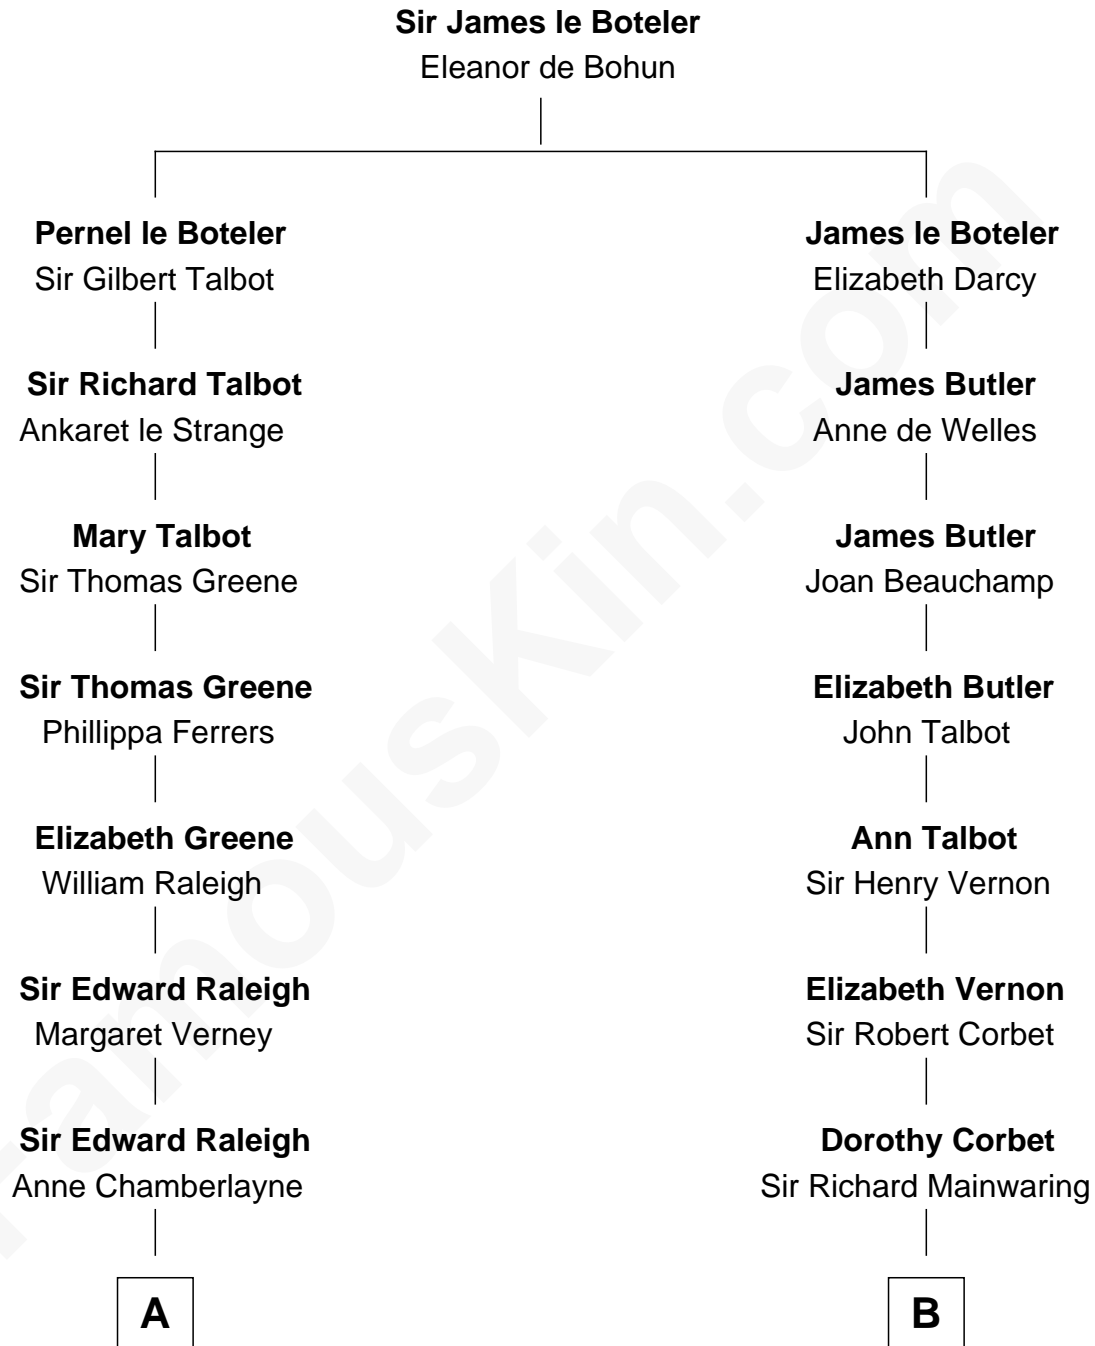

FamousKin.com

Relationship Chart of

Henry Clay Folger

Founder of Folger Shakespeare Library and Chairman of Standard Oil

17th cousin 1 time removed of

Marjorie Post

Founder of General Foods

C

Henry Clay Folger

Eliza Jane Clark

Henry Clay Folger

Chairman of Standard Oil

FamousKin.com