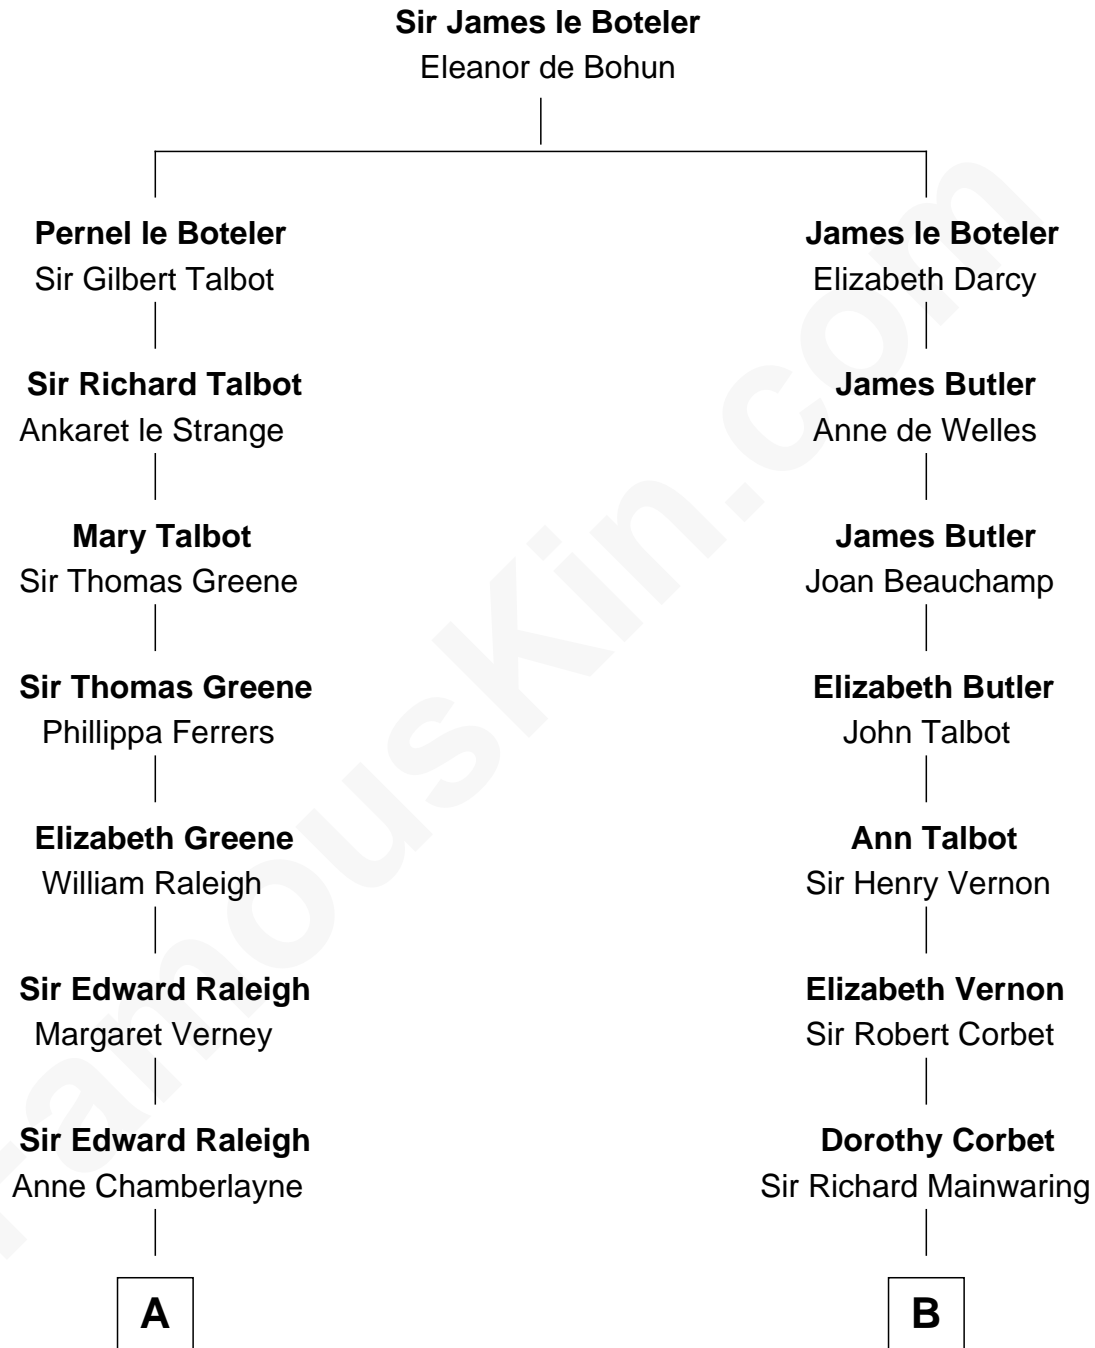

FamousKin.com

Relationship Chart of

Henry Clay Folger

Founder of Folger Shakespeare Library and Chairman of Standard Oil

16th cousin 2 times removed of

C. W. Post

Founder of Post Cereals

C

Henry Clay Folger

Eliza Jane Clark

Henry Clay Folger

Chairman of Standard Oil

FamousKin.com