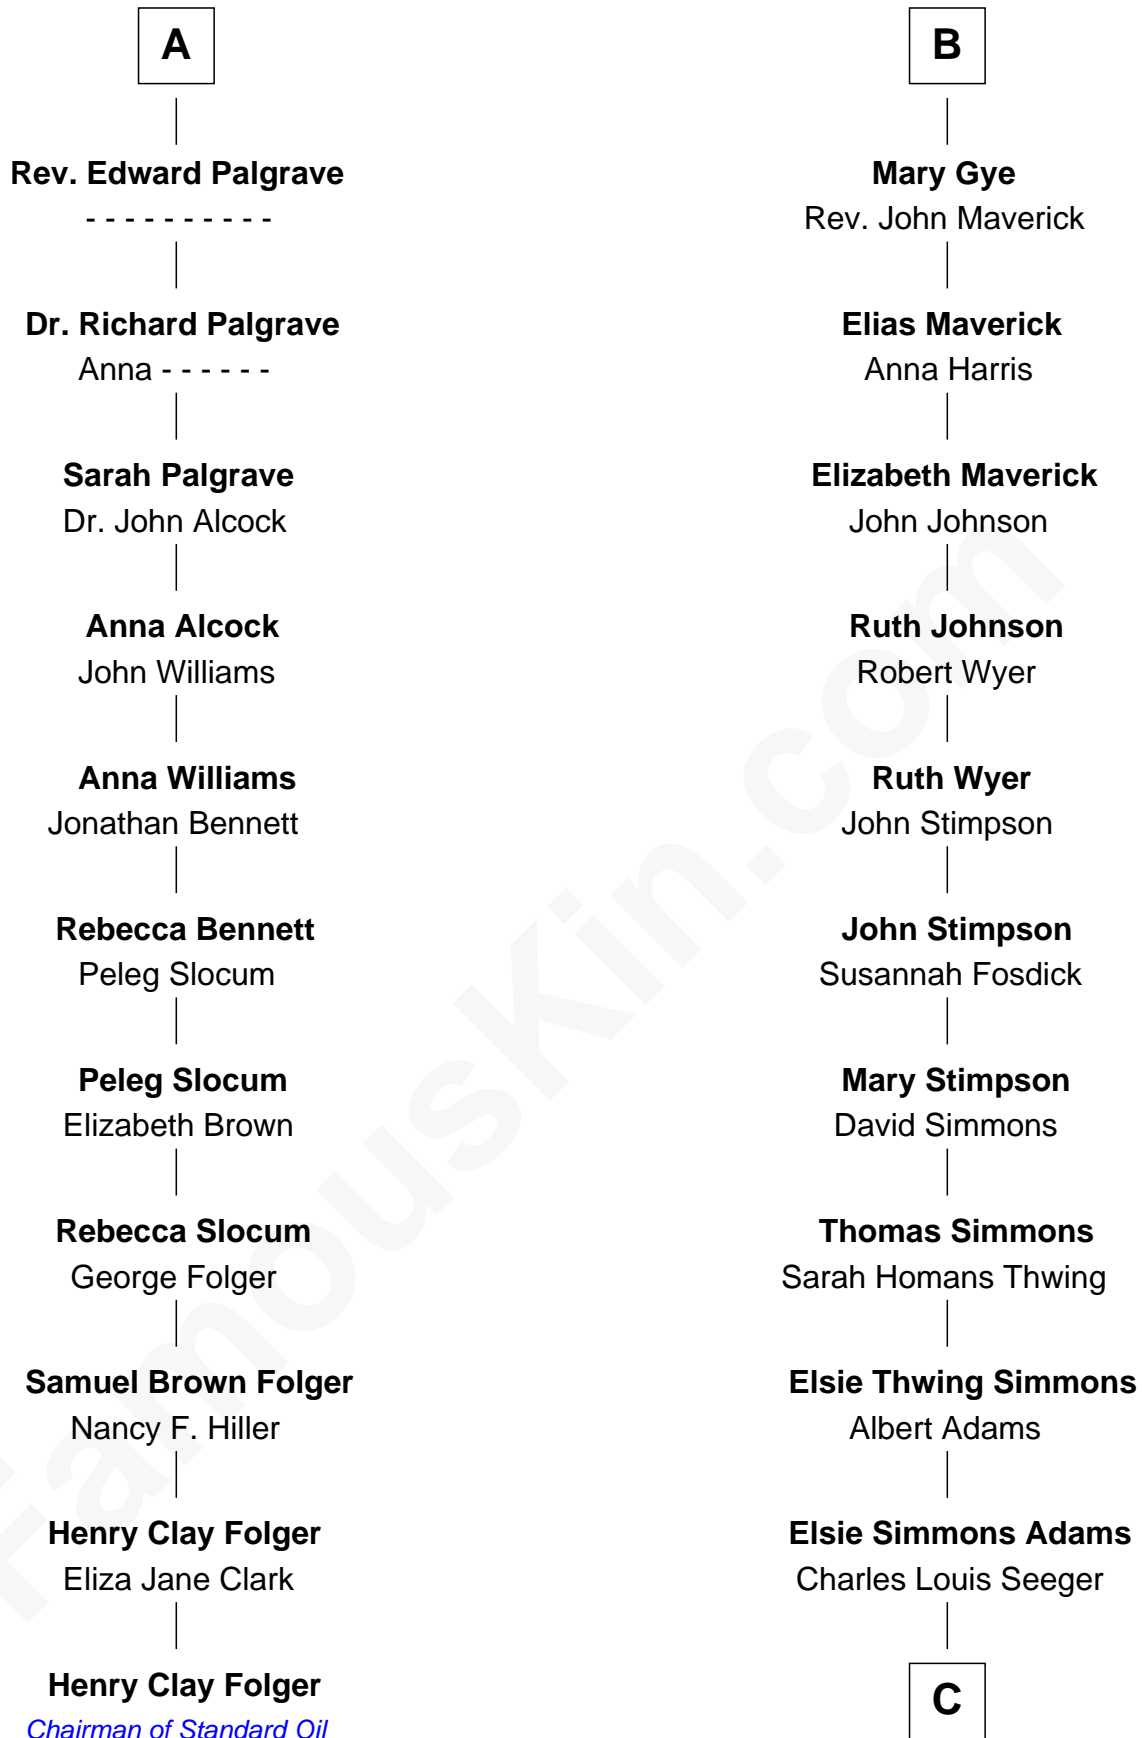

FamousKin.com

Relationship Chart of

Henry Clay Folger

Founder of Folger Shakespeare Library and Chairman of Standard Oil

17th cousin 1 time removed of

Pete Seeger

American Folk Singer

Richard Fitzalan
Eleanor Plantagenet

C

Charles Louis Seeger
Constance de Clyver Edson

Pete Seeger
American Folk Singer

FamousKin.com