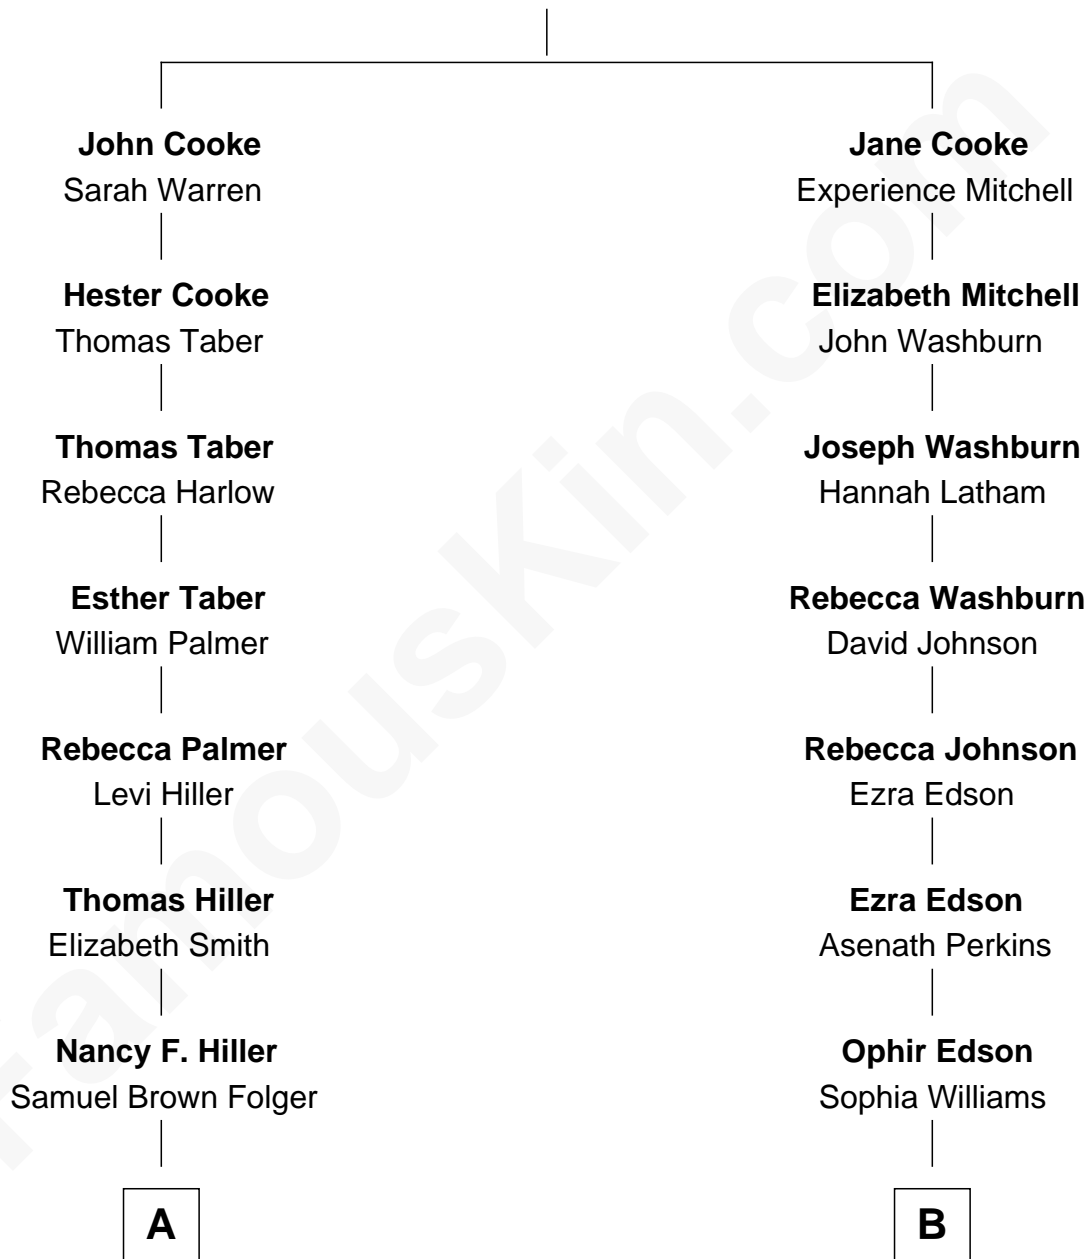

## Relationship Chart of

### Henry Clay Folger

*Founder of Folger Shakespeare Library and Chairman of Standard Oil*

8th cousin 2 times removed of

**Pete Seeger**

*American Folk Singer*

**Francis Cooke**  
Hester le Mahieu

**A**

**Henry Clay Folger**

Eliza Jane Clark

**Henry Clay Folger**

*Chairman of Standard Oil*

**B**

**Cyrus Edson**

Martha Davidson Nelson

**John Tracey Edson**

Winona de Clyver Charlier