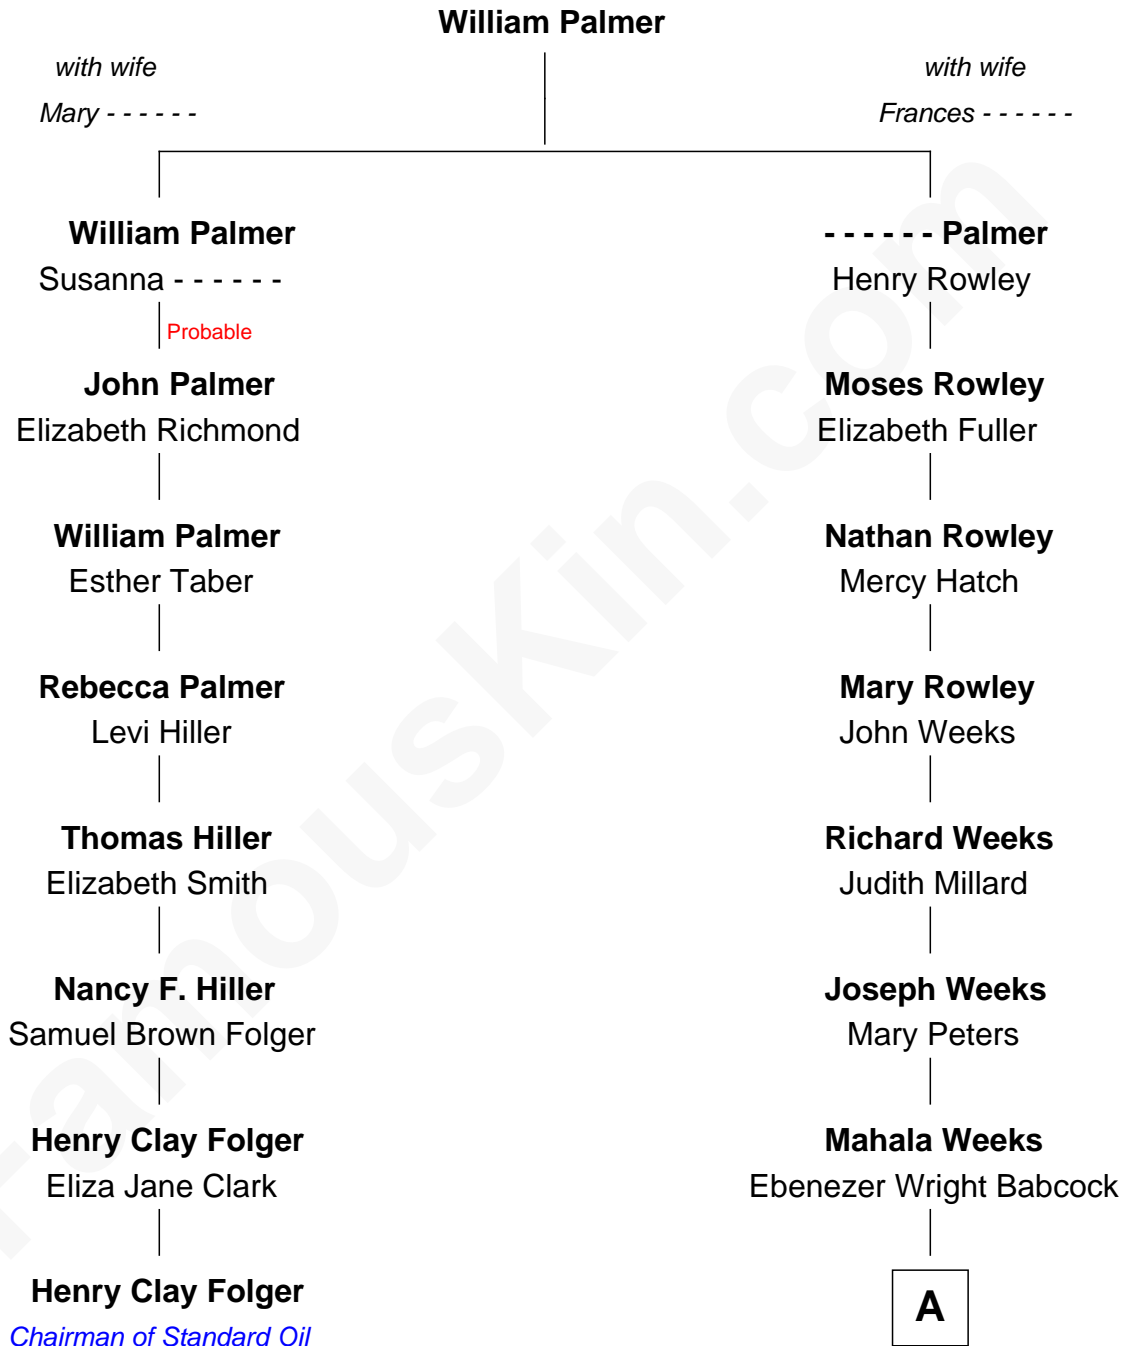

7th cousin 3 times removed of

Charlie Munger

Vice-Chairman of Berkshire Hathaway