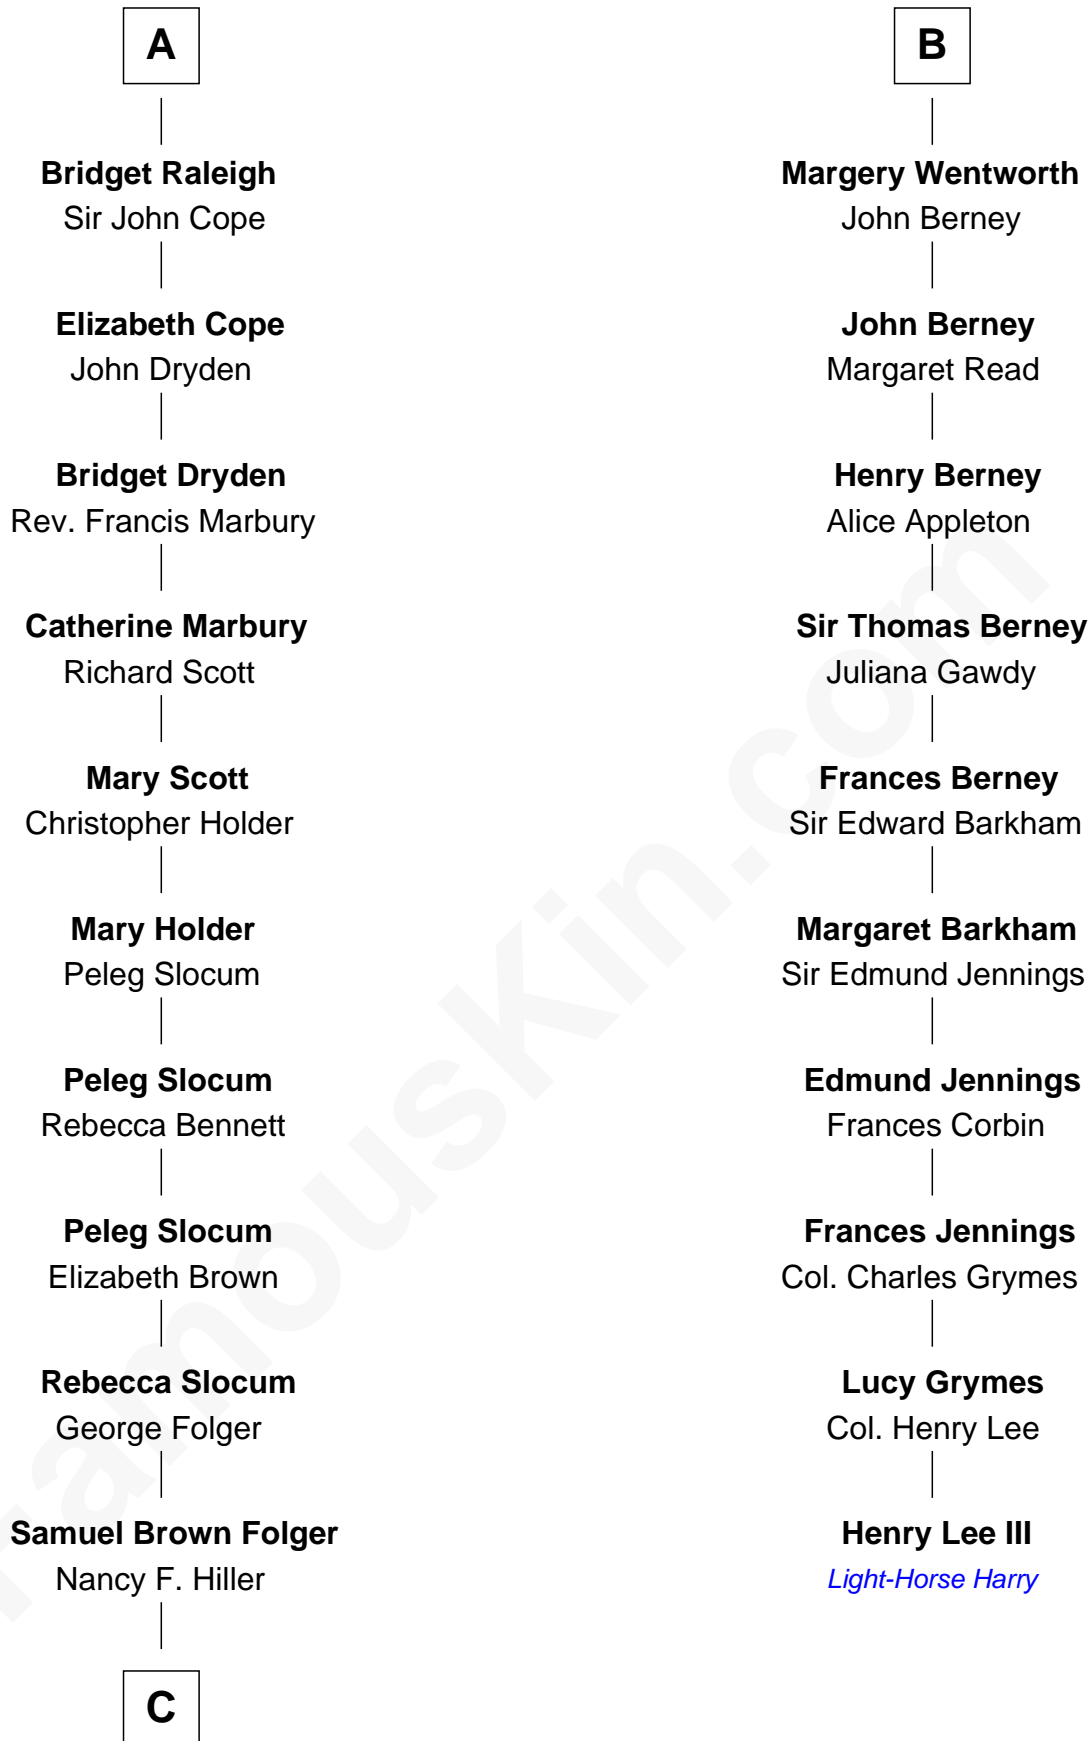

FamousKin.com

Relationship Chart of

Henry Clay Folger

Founder of Folger Shakespeare Library and Chairman of Standard Oil

16th cousin 2 times removed of

Henry Lee III

9th Governor of Virginia

Hugh le Despencer

Isabel le Despencer

Richard Fitzalan

Sir Edmund Fitzalan

Sibyl de Montagu

Philippe Fitzalan

Sir Richard Sergeaux

Elizabeth Sergeaux

Sir William Marney

Emma Marney

Sir Thomas Tyrrell

Humphrey Tyrrell

Isabel Helion

Anne Tyrrell

Sir Roger Wentworth

B

C