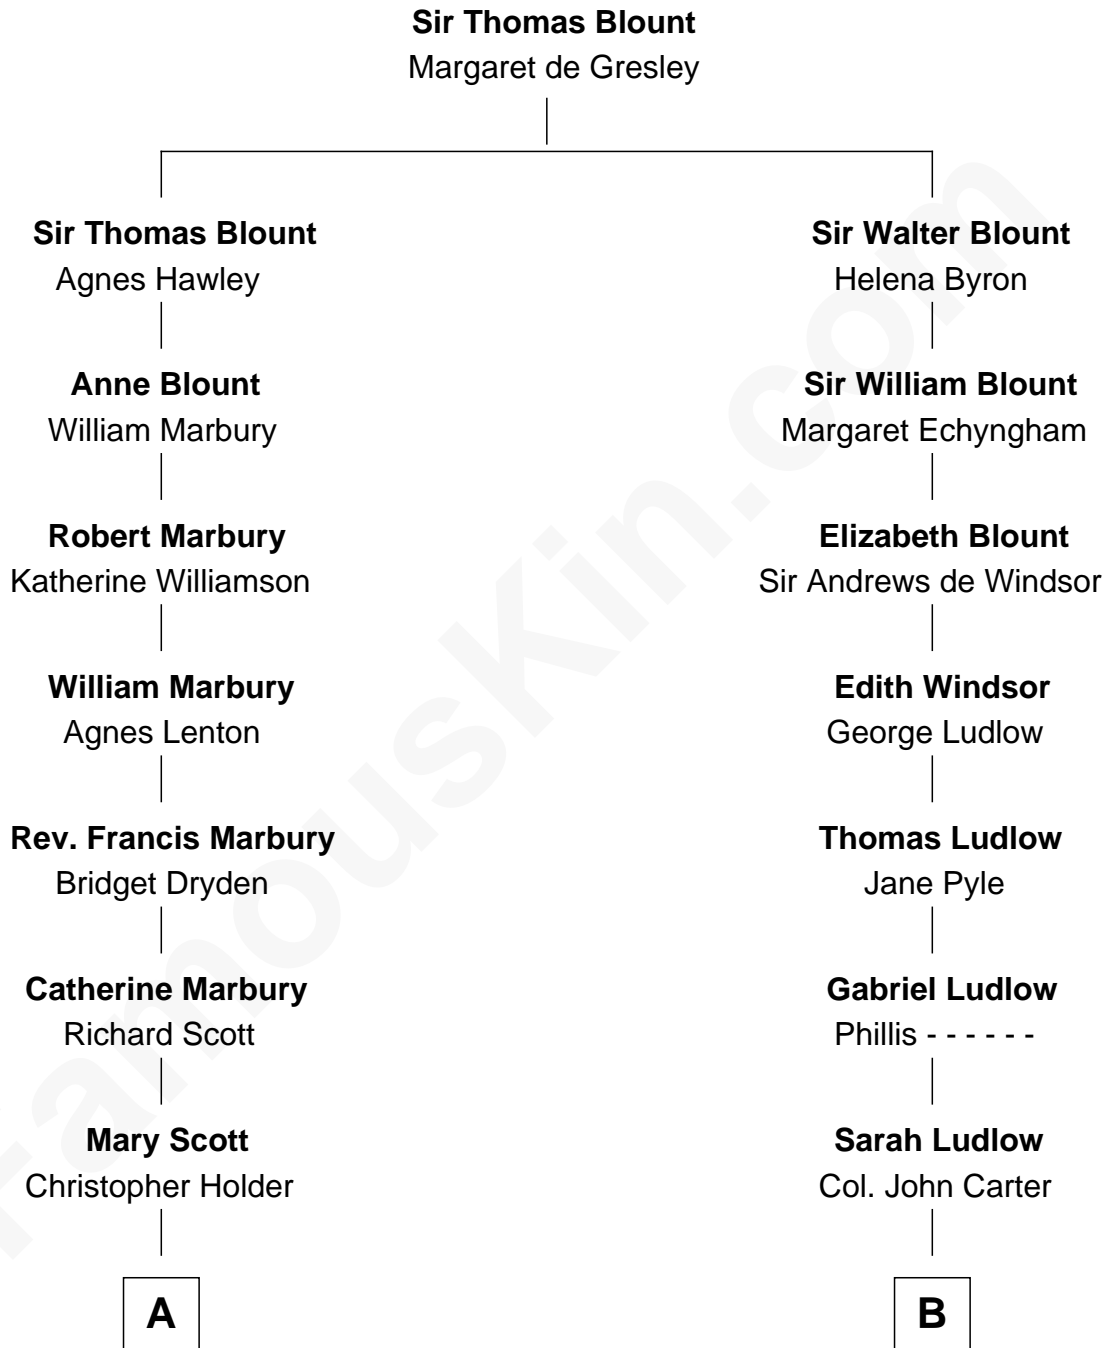

General Robert E. Lee

Confederate Army - U.S. Civil War