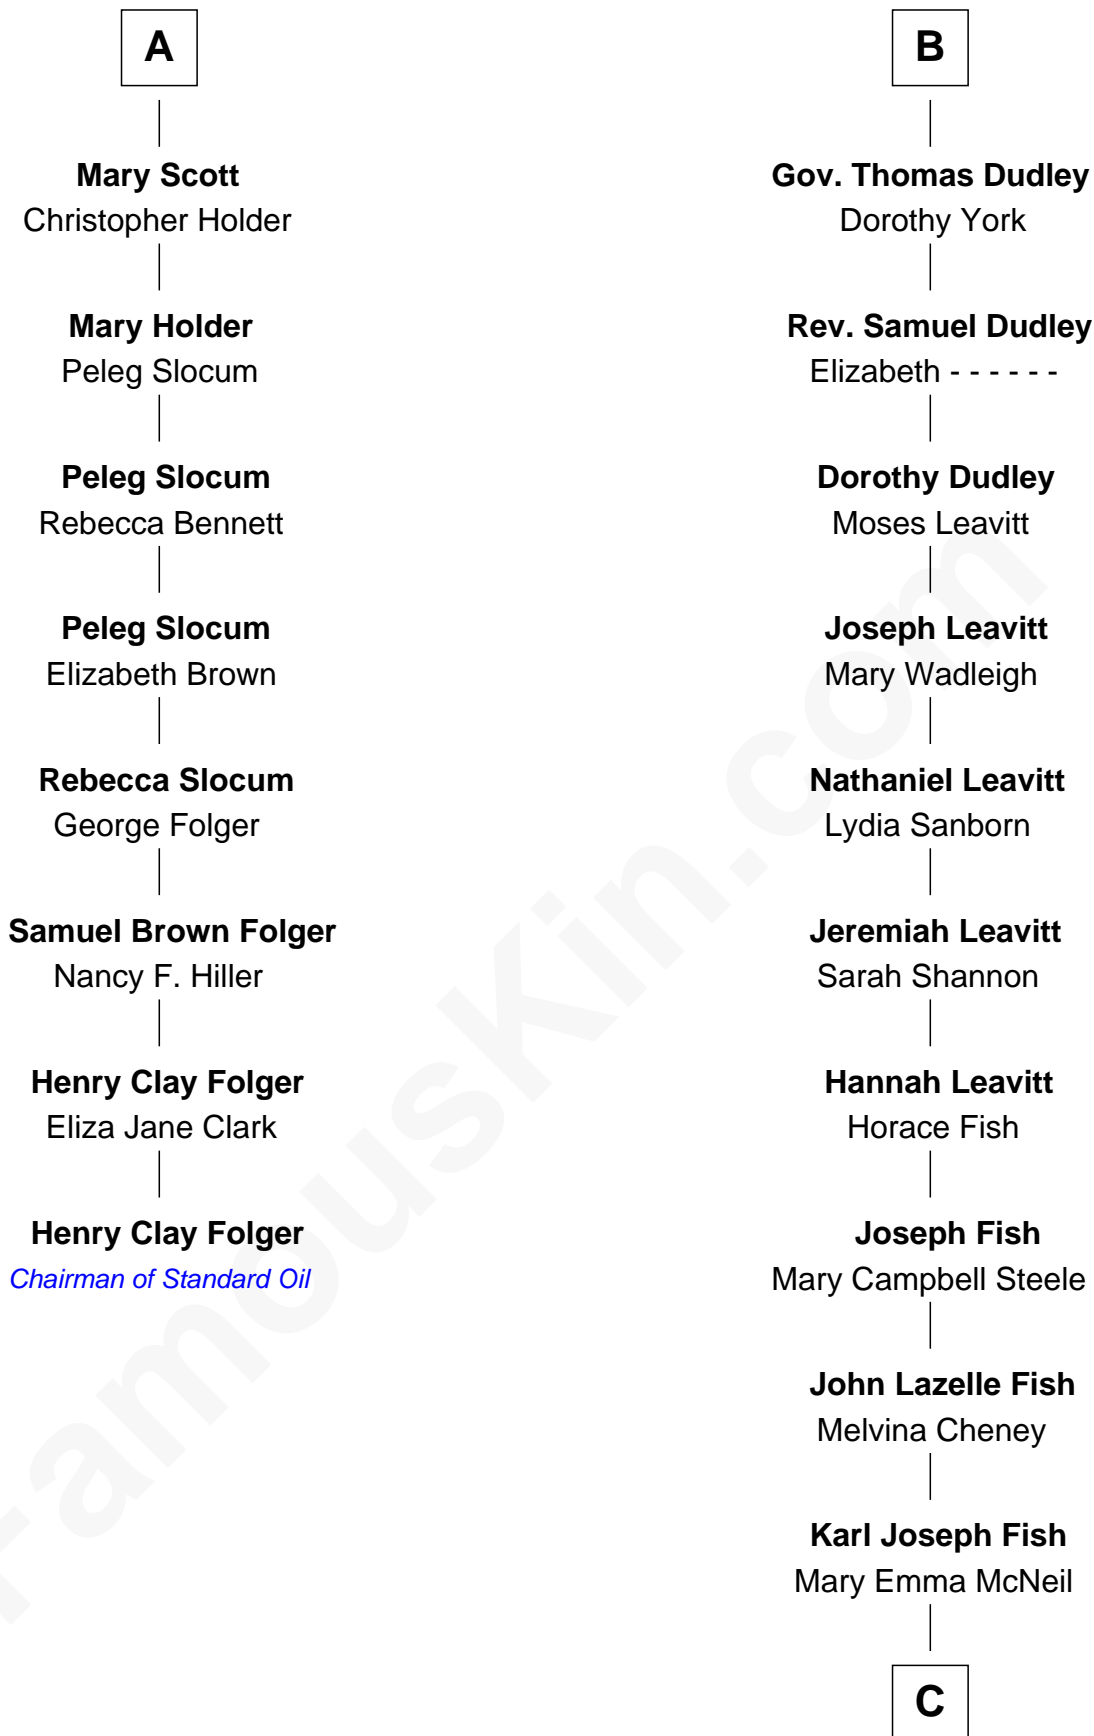

FamousKin.com

Relationship Chart of

Henry Clay Folger

Founder of Folger Shakespeare Library and Chairman of Standard Oil

14th cousin 5 times removed of

Keri Russell

TV and Movie Actress

Sir Walter Blount

Sancha de Ayala

C

Emma Inez Fish
Kermit Sylvester Stephens

Stephanie Stephens
David Harold Russell

Keri Russell
TV and Movie Actress