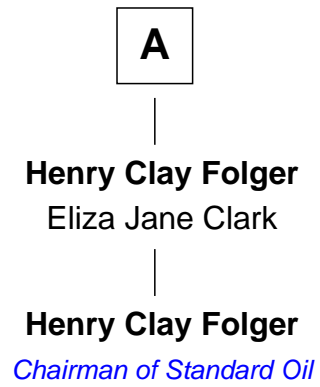

FamousKin.com

Relationship Chart of

Henry Clay Folger

Founder of Folger Shakespeare Library and Chairman of Standard Oil

7th Great-grandson of

John Severance

(unk - 1682) Great Migration Immigrant 1682

John Severance

Daniel Smith

George Smith

Mary Cottle

Elizabeth Smith

Thomas Hiller

Nancy F. Hiller

Samuel Brown Folger

A

FamousKin.com