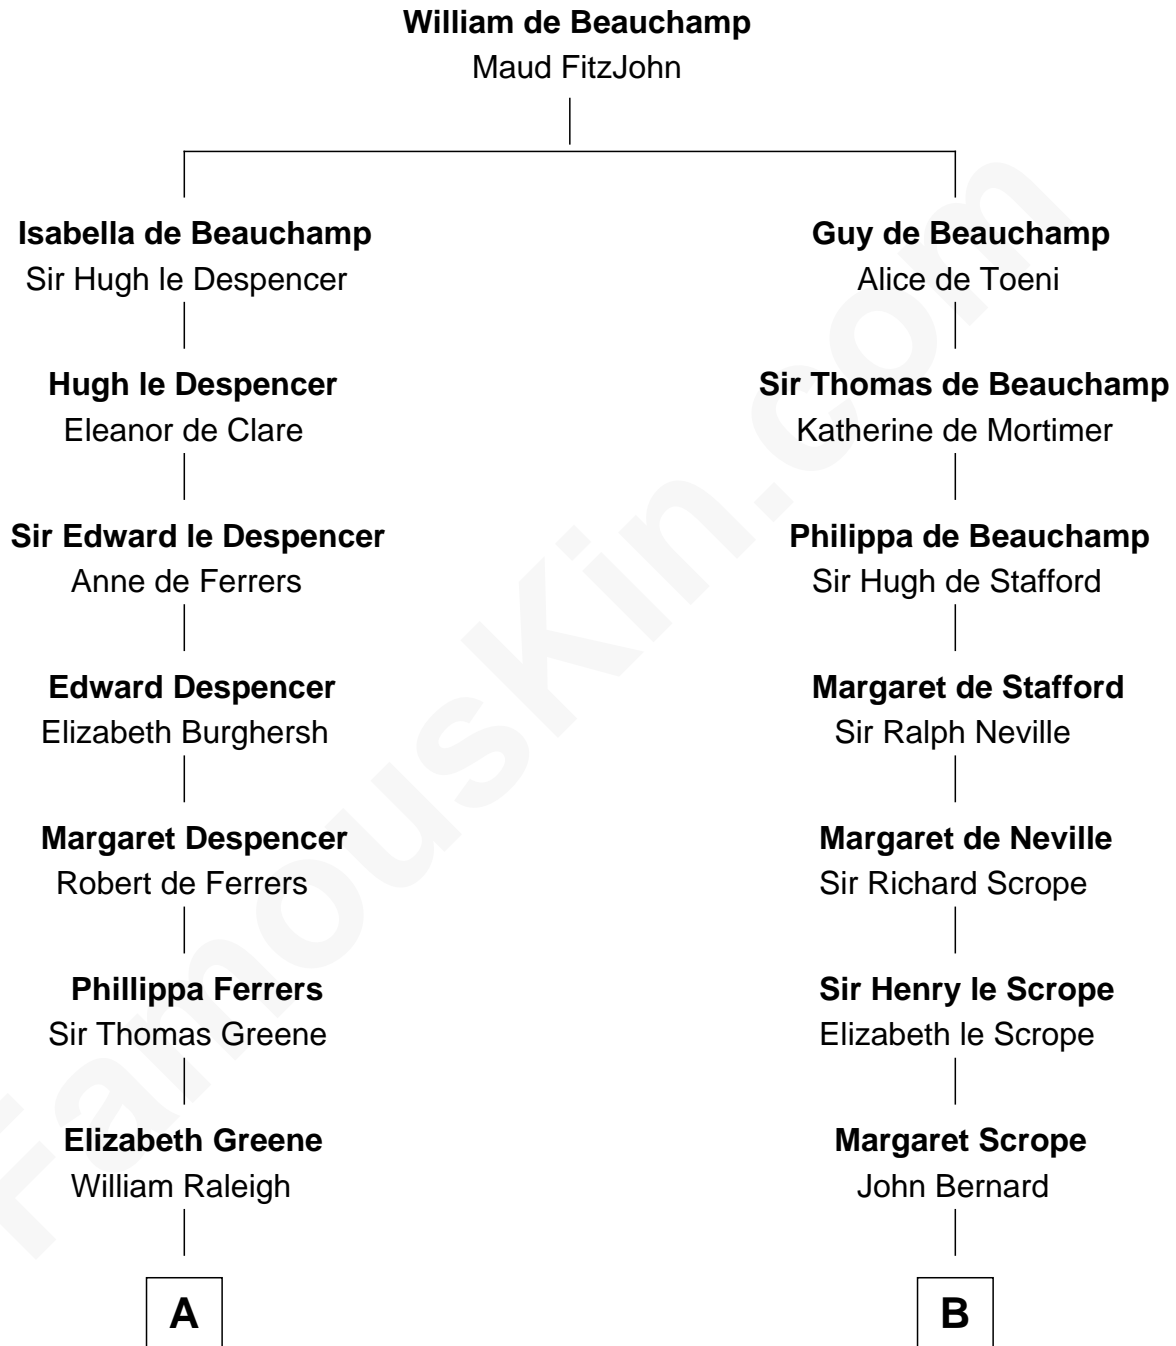

FamousKin.com

Relationship Chart of

Henry Clay Folger

Founder of Folger Shakespeare Library and Chairman of Standard Oil

15th cousin 5 times removed of

Benjamin Harrison V

Signer of the Declaration of Independence

C

—
Rebecca Slocum

George Folger

—
Samuel Brown Folger

Nancy F. Hiller

—
Henry Clay Folger

Eliza Jane Clark

—
Henry Clay Folger