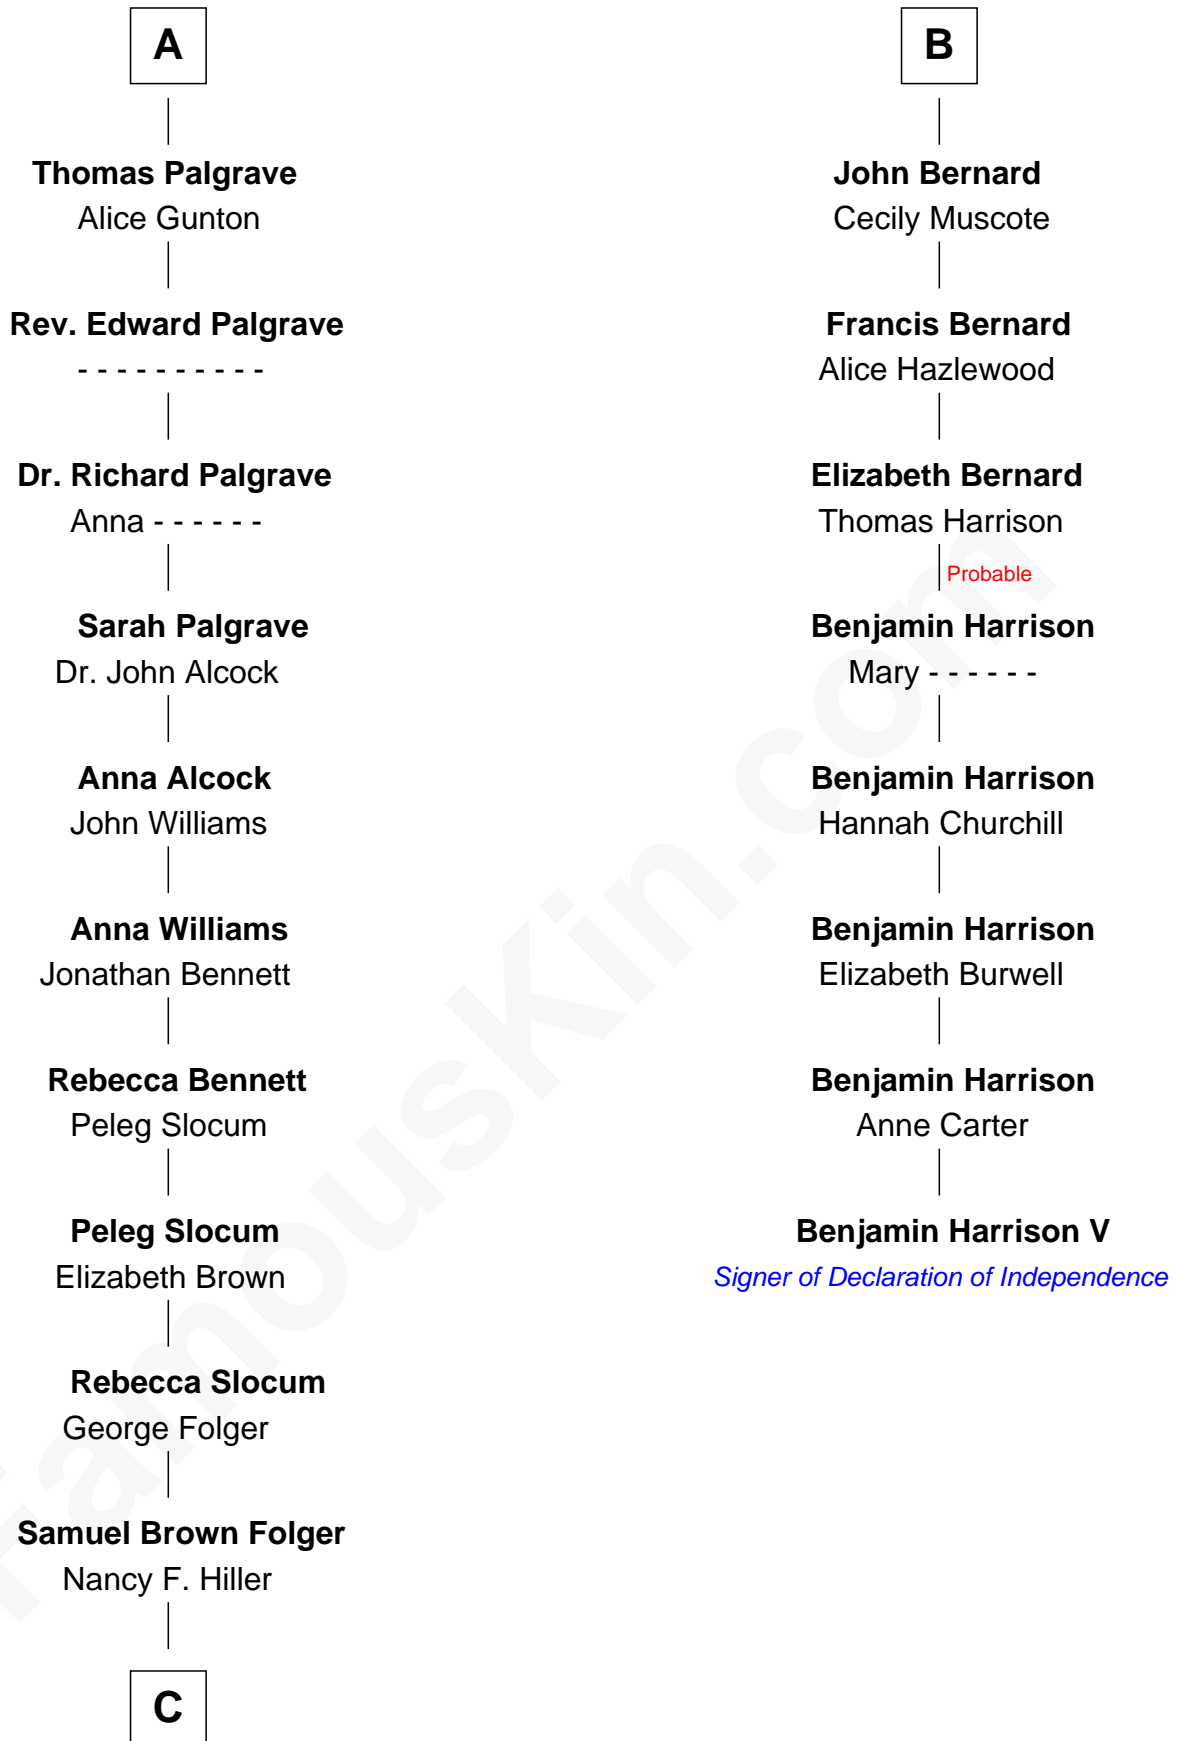

FamousKin.com

Relationship Chart of

Henry Clay Folger

Founder of Folger Shakespeare Library and Chairman of Standard Oil

14th cousin 4 times removed of

Benjamin Harrison V

Signer of the Declaration of Independence

Bartholomew de Badlesmere

Margaret de Clare

Elizabeth de Badlesmere

Sir William de Bohun

Elizabeth de Bohun

Sir Richard Fitzalan

Elizabeth Fitzalan

Sir Robert Goushill

A

Margery de Badlesmere

Sir William de Ros

Maud de Roos

John de Welles

Margery de Welles

Stephen le Scrope

John le Scrope

Elizabeth Chaworth

Elizabeth le Scrope

Sir Henry le Scrope

Margaret Scrope

John Bernard

John Bernard

Margaret Daundelyn

B