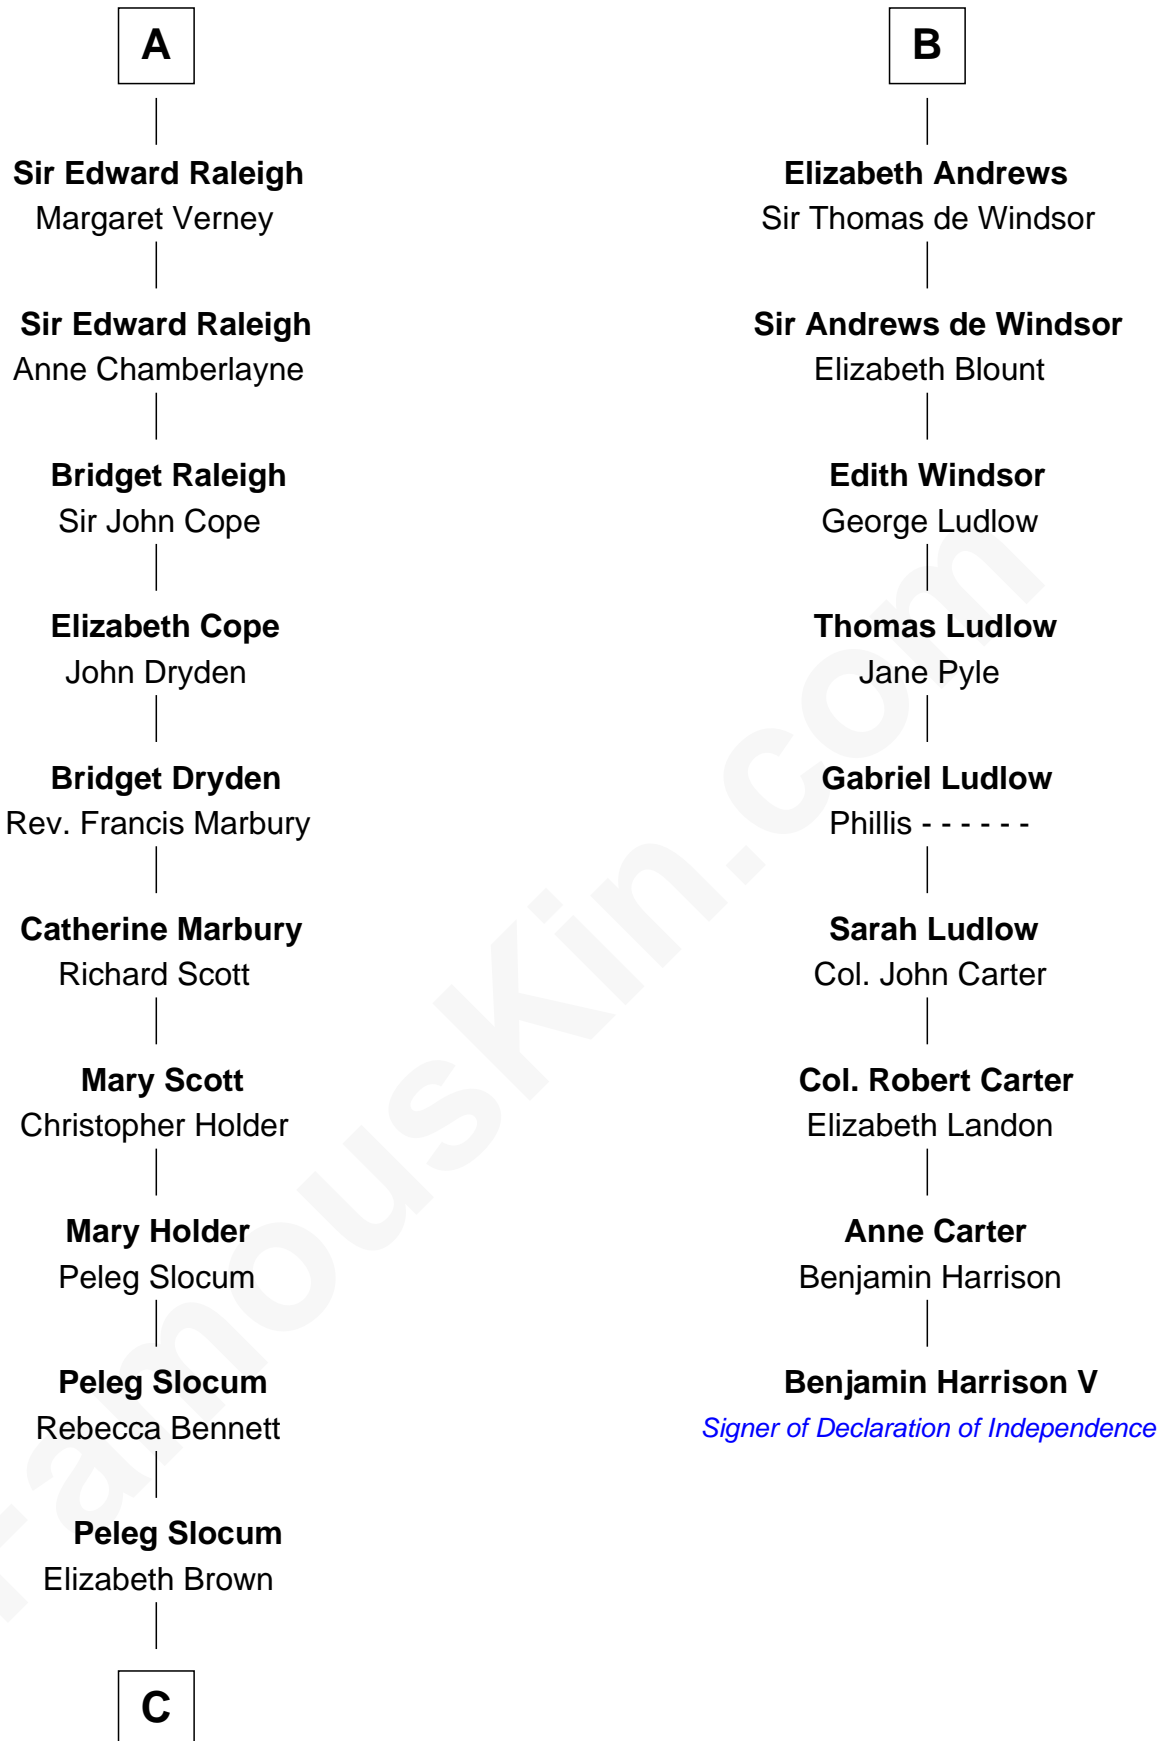

FamousKin.com

Relationship Chart of

Henry Clay Folger

Founder of Folger Shakespeare Library and Chairman of Standard Oil

15th cousin 5 times removed of

Benjamin Harrison V

Signer of the Declaration of Independence

C

—
Rebecca Slocum

George Folger

—
Samuel Brown Folger

Nancy F. Hiller

—
Henry Clay Folger

Eliza Jane Clark

—
Henry Clay Folger