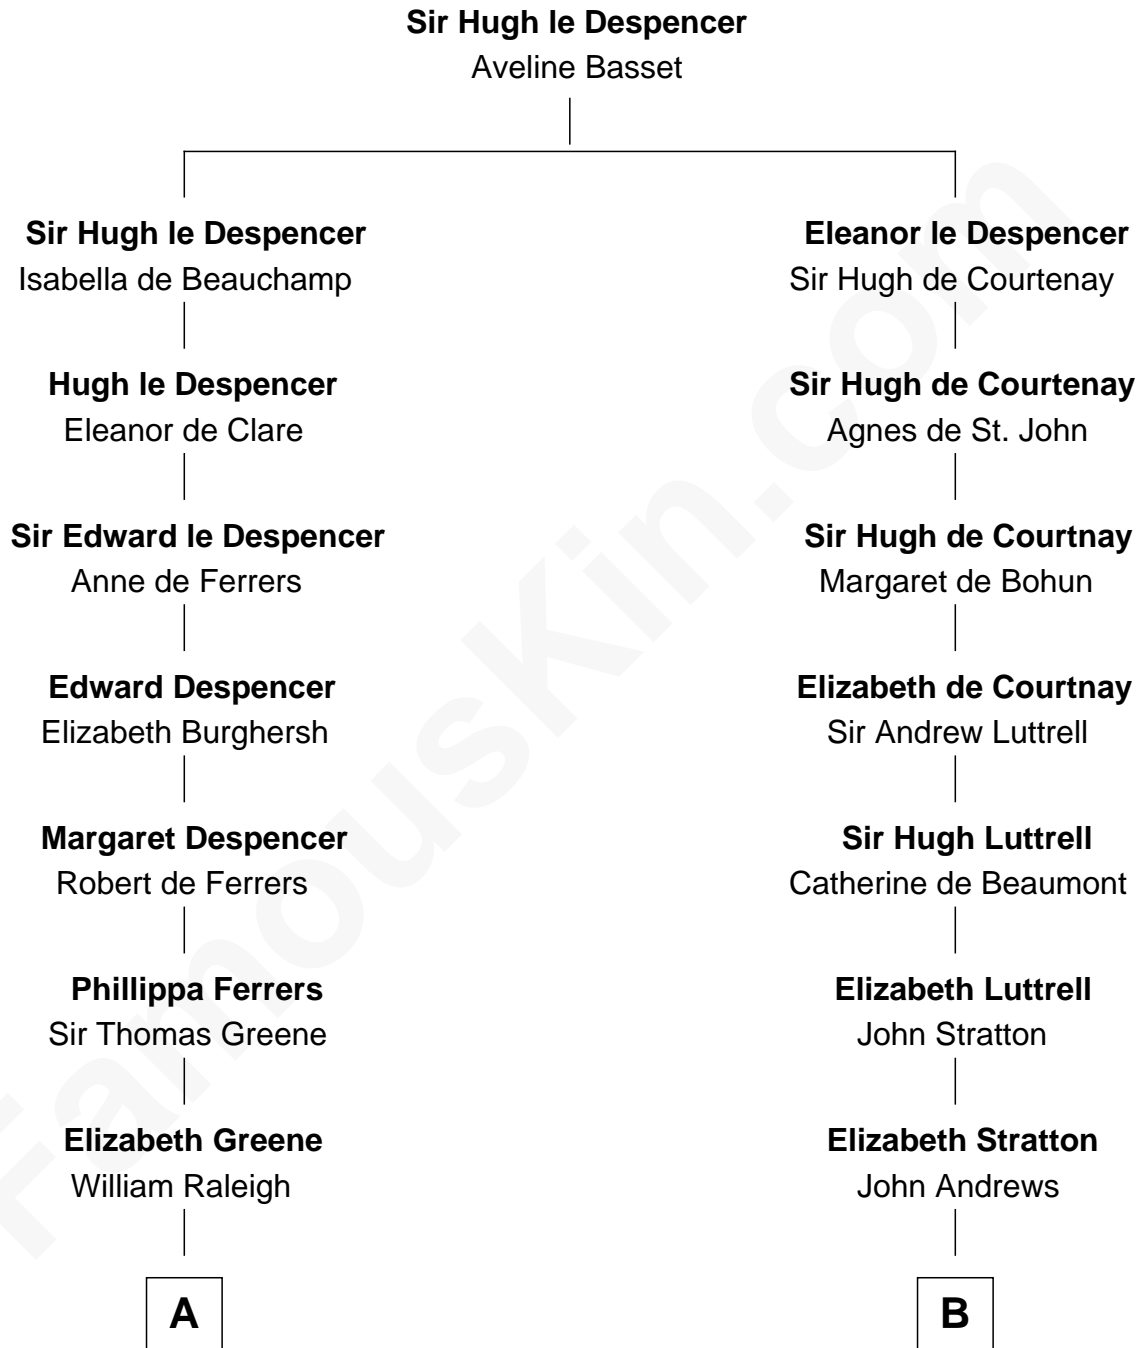

FamousKin.com

Relationship Chart of

Henry Clay Folger

Founder of Folger Shakespeare Library and Chairman of Standard Oil

15th cousin 5 times removed of

Benjamin Harrison V

Signer of the Declaration of Independence

C

—
Rebecca Slocum

George Folger

—
Samuel Brown Folger

Nancy F. Hiller

—
Henry Clay Folger

Eliza Jane Clark

—
Henry Clay Folger