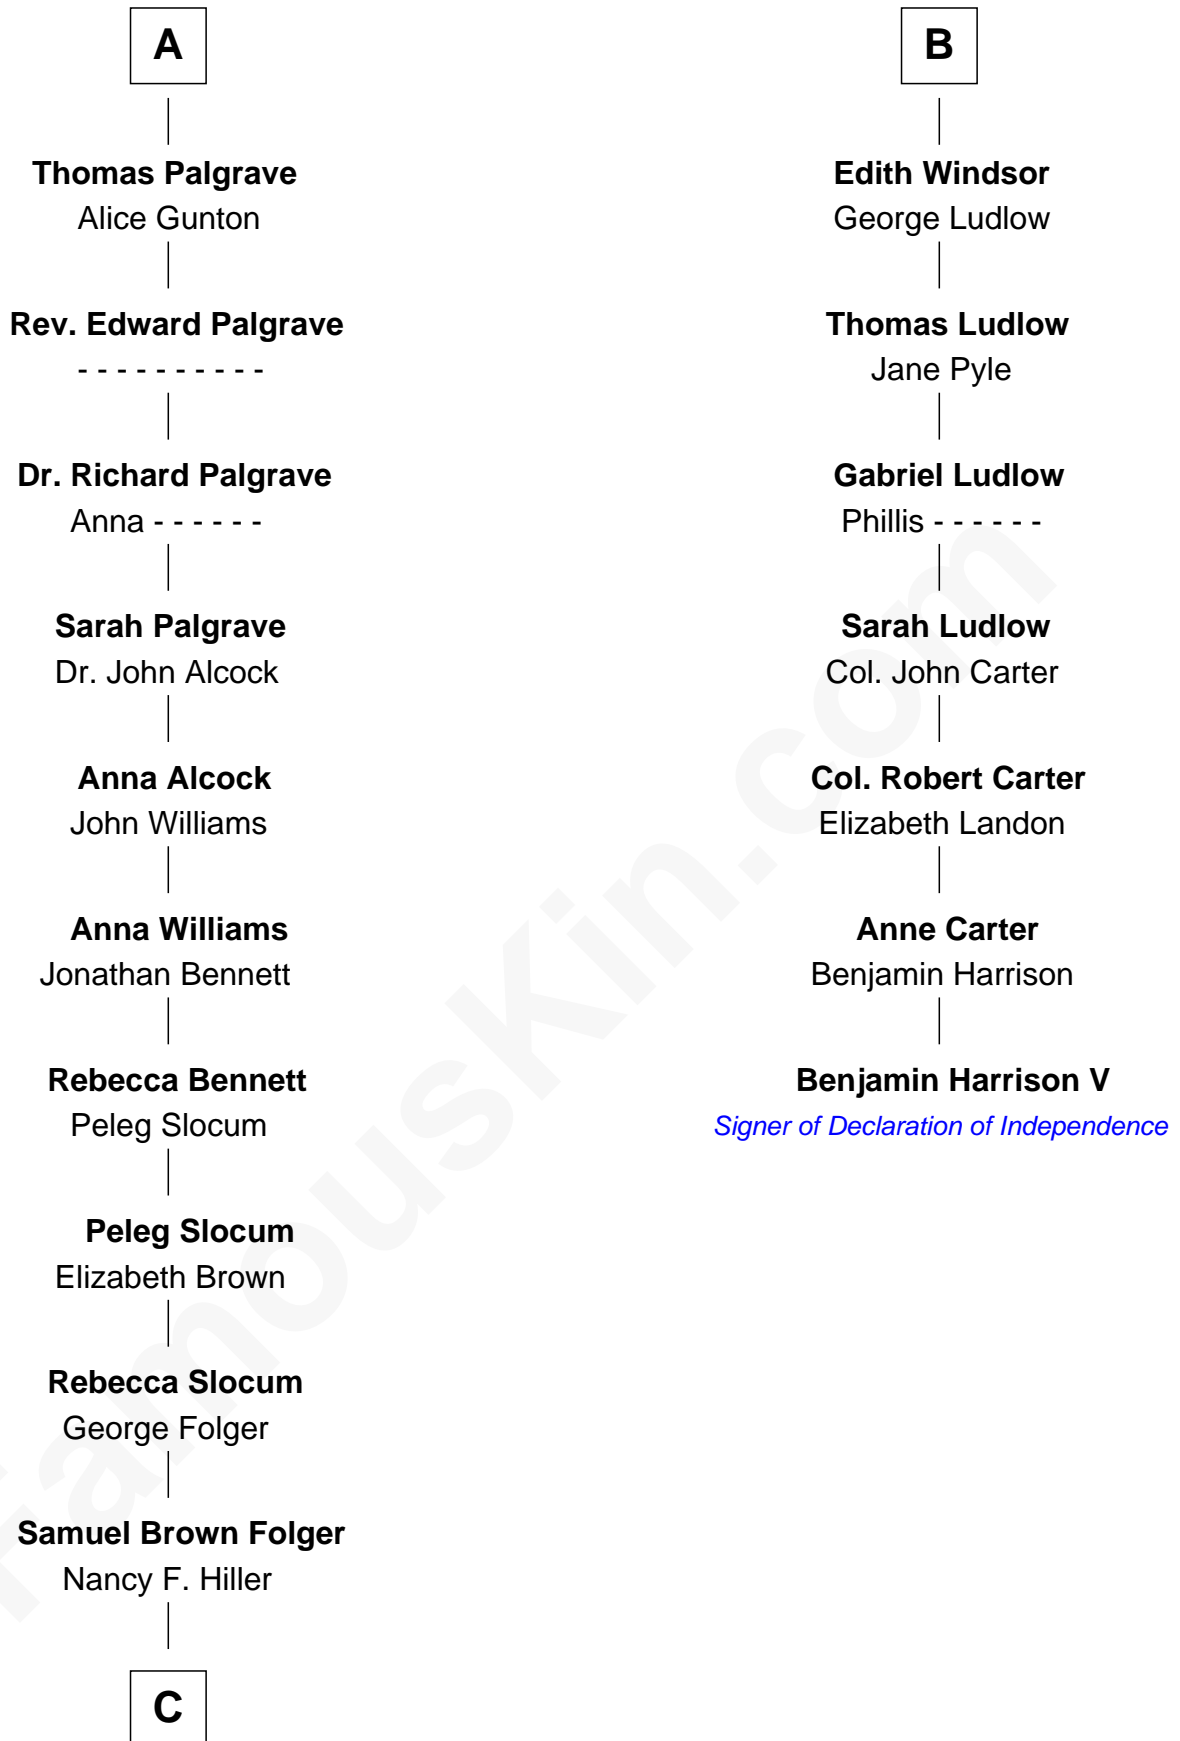

FamousKin.com

Relationship Chart of

Henry Clay Folger

Founder of Folger Shakespeare Library and Chairman of Standard Oil

13th cousin 5 times removed of

Benjamin Harrison V

Signer of the Declaration of Independence

Humphrey de Bohun
Elizabeth Plantagenet

Sir William de Bohun
Elizabeth de Badlesmere

Elizabeth de Bohun
Sir Richard Fitzalan

Elizabeth Fitzalan
Sir Robert Goushill

Elizabeth Goushill
Sir Robert Wingfield

Elizabeth Wingfield
Sir William Brandon

Elizabeth Stratton
John Andrews

Elizabeth Andrews
Sir Thomas de Windsor

Sir Andrews de Windsor
Elizabeth Blount

B

C

Henry Clay Folger

Eliza Jane Clark

Henry Clay Folger