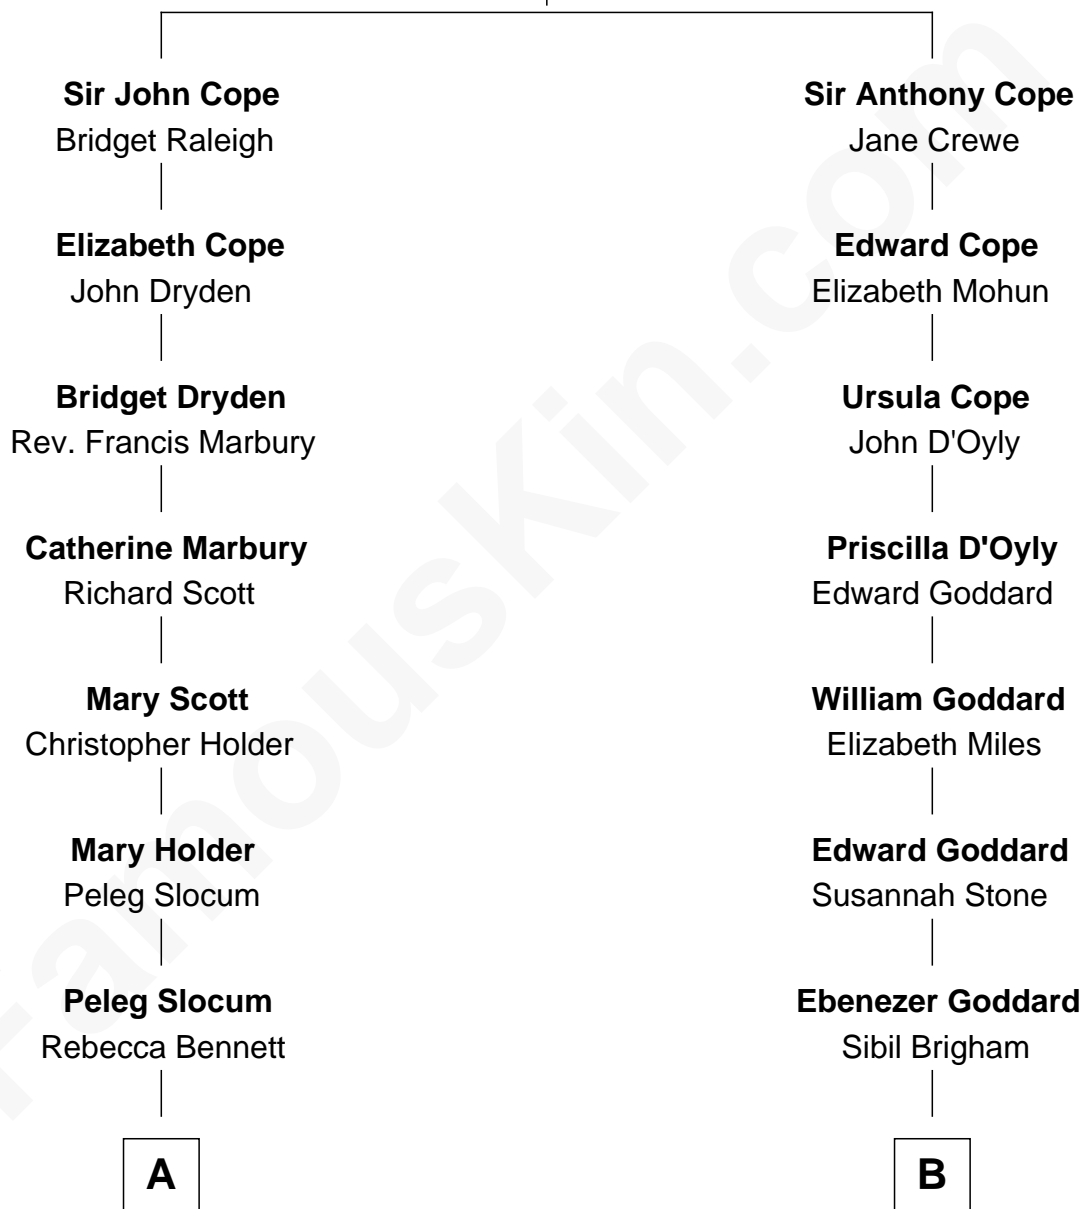

FamousKin.com

Relationship Chart of

Henry Clay Folger

Founder of Folger Shakespeare Library and Chairman of Standard Oil

9th cousin 2 times removed of

Brigham Young

2nd President of the Mormon Church

Sir William Cope

Jane Spencer

A

Peleg Slocum
Elizabeth Brown

Rebecca Slocum
George Folger

Samuel Brown Folger
Nancy F. Hiller

Henry Clay Folger
Eliza Jane Clark

Henry Clay Folger
Chairman of Standard Oil

B