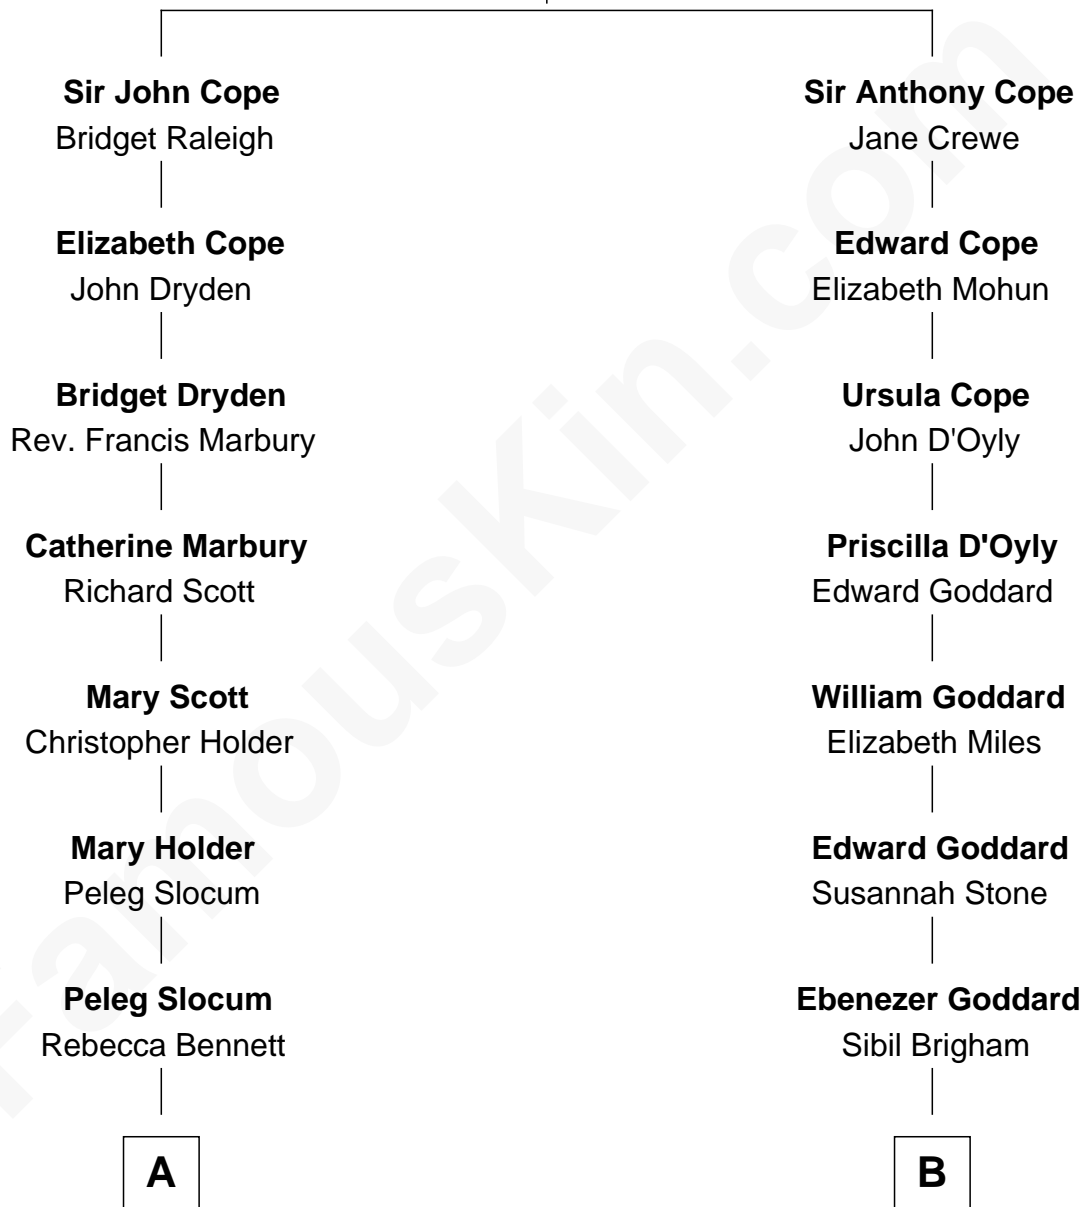

## Relationship Chart of

### Henry Clay Folger

*Founder of Folger Shakespeare Library and Chairman of Standard Oil*

11th cousin 3 times removed of

**Steve Young**

*NFL Hall of Fame Quarterback*

**Sir William Cope**

Jane Spencer

**A**

**Peleg Slocum**  
Elizabeth Brown

**Rebecca Slocum**  
George Folger

**Samuel Brown Folger**  
Nancy F. Hiller

**Henry Clay Folger**  
Eliza Jane Clark

**Henry Clay Folger**  
*Chairman of Standard Oil*

**B**